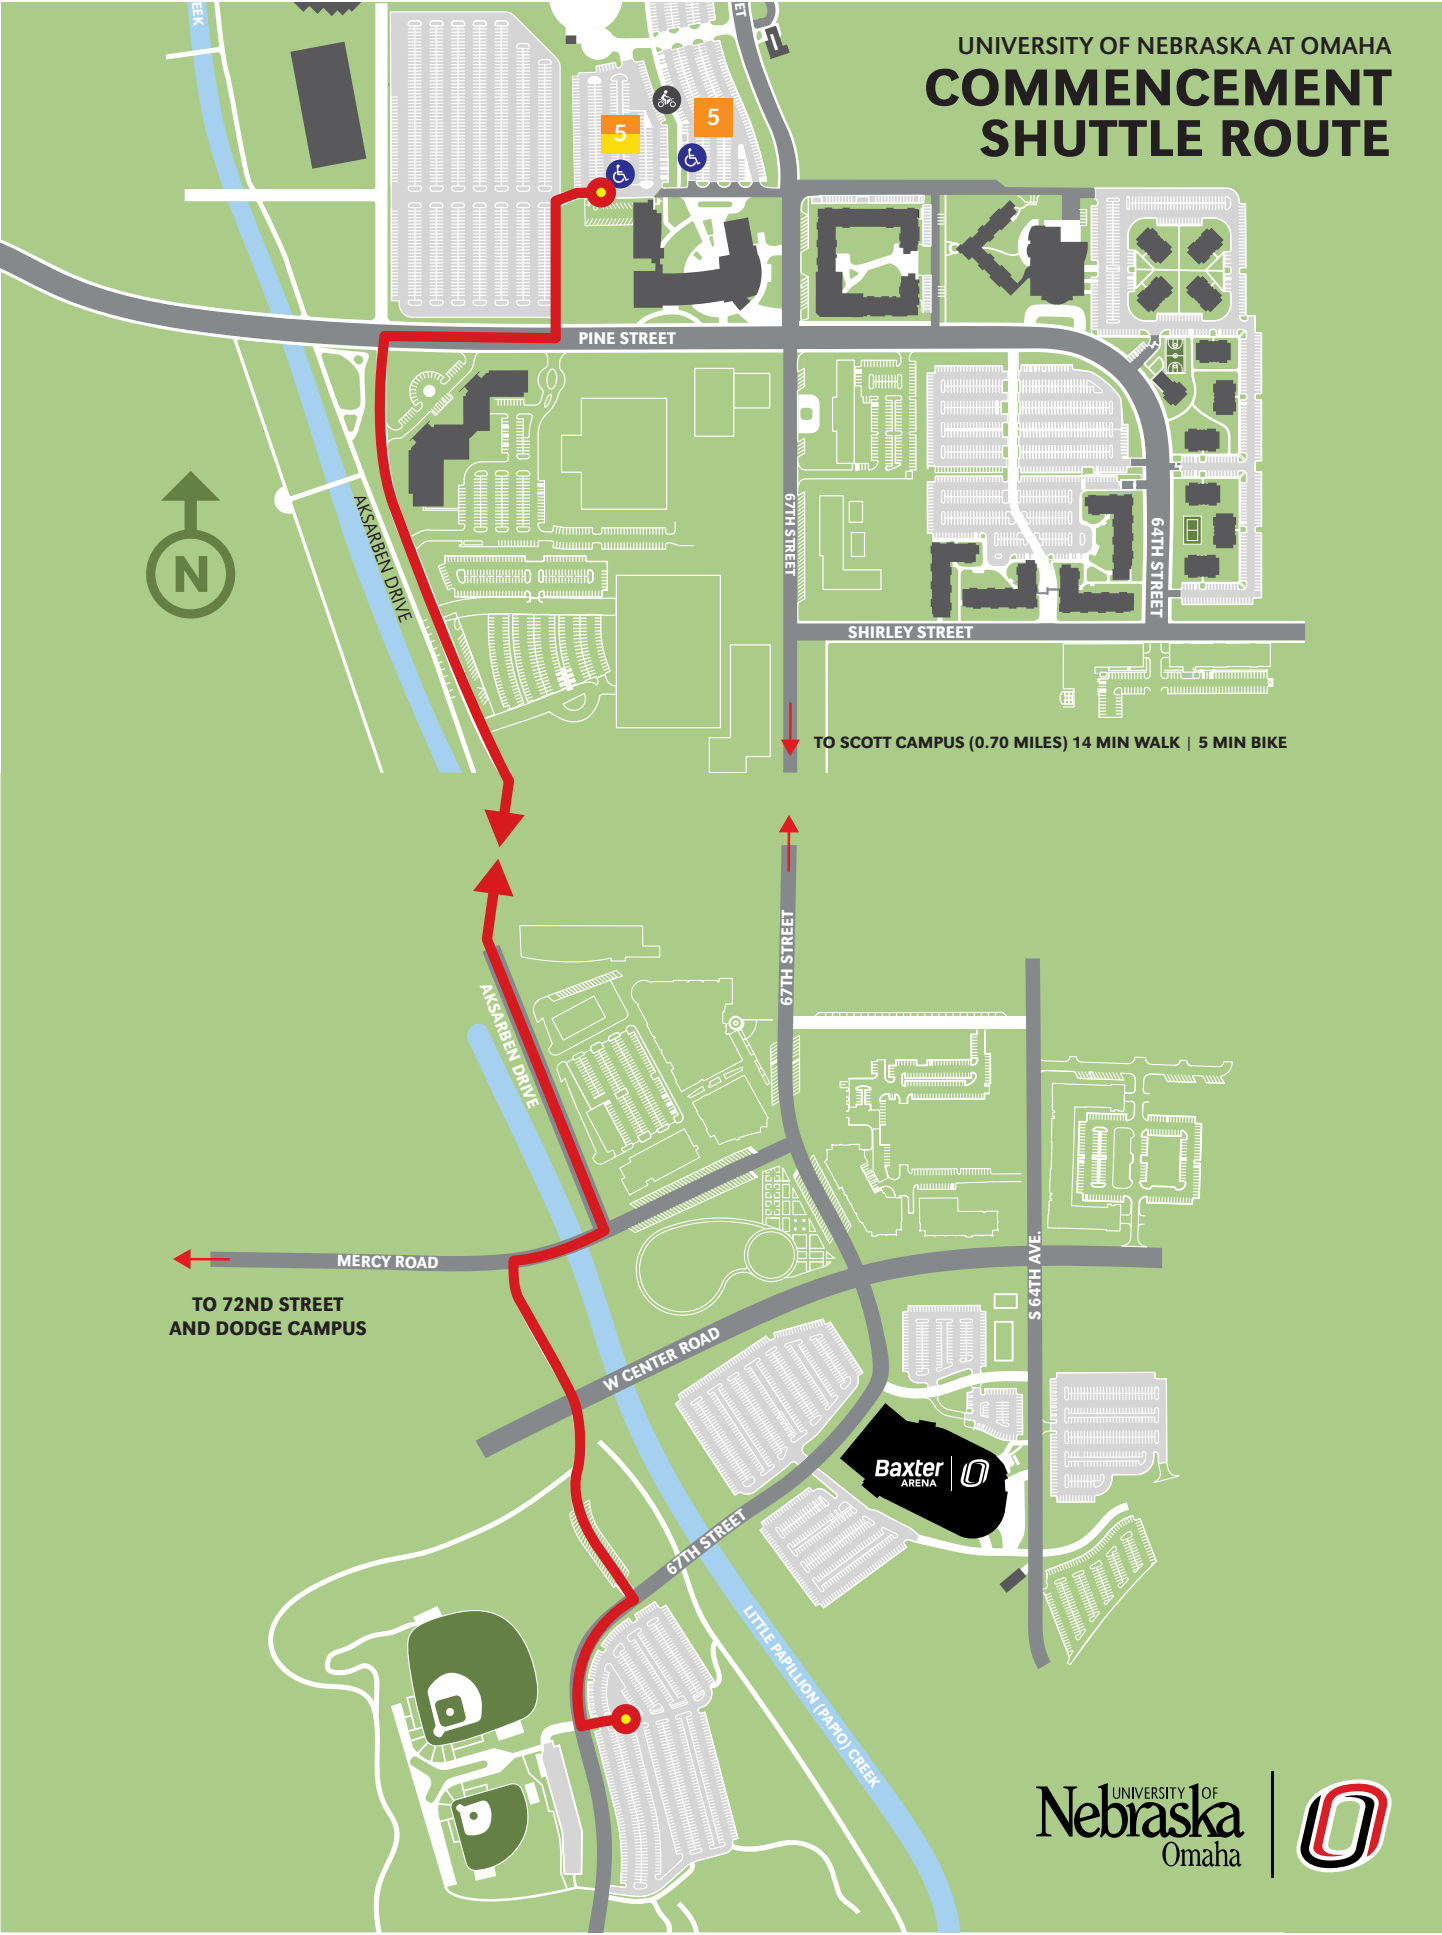

UNIVERSITY OF NEBRASKA AT OMAHA COMMENCEMENT SHUTTLE ROUTE

TO SCOTT CAMPUS (0.70 MILES) 14 MIN WALK | 5 MIN BIKE

TO 72ND STREET
AND DODGE CAMPUS