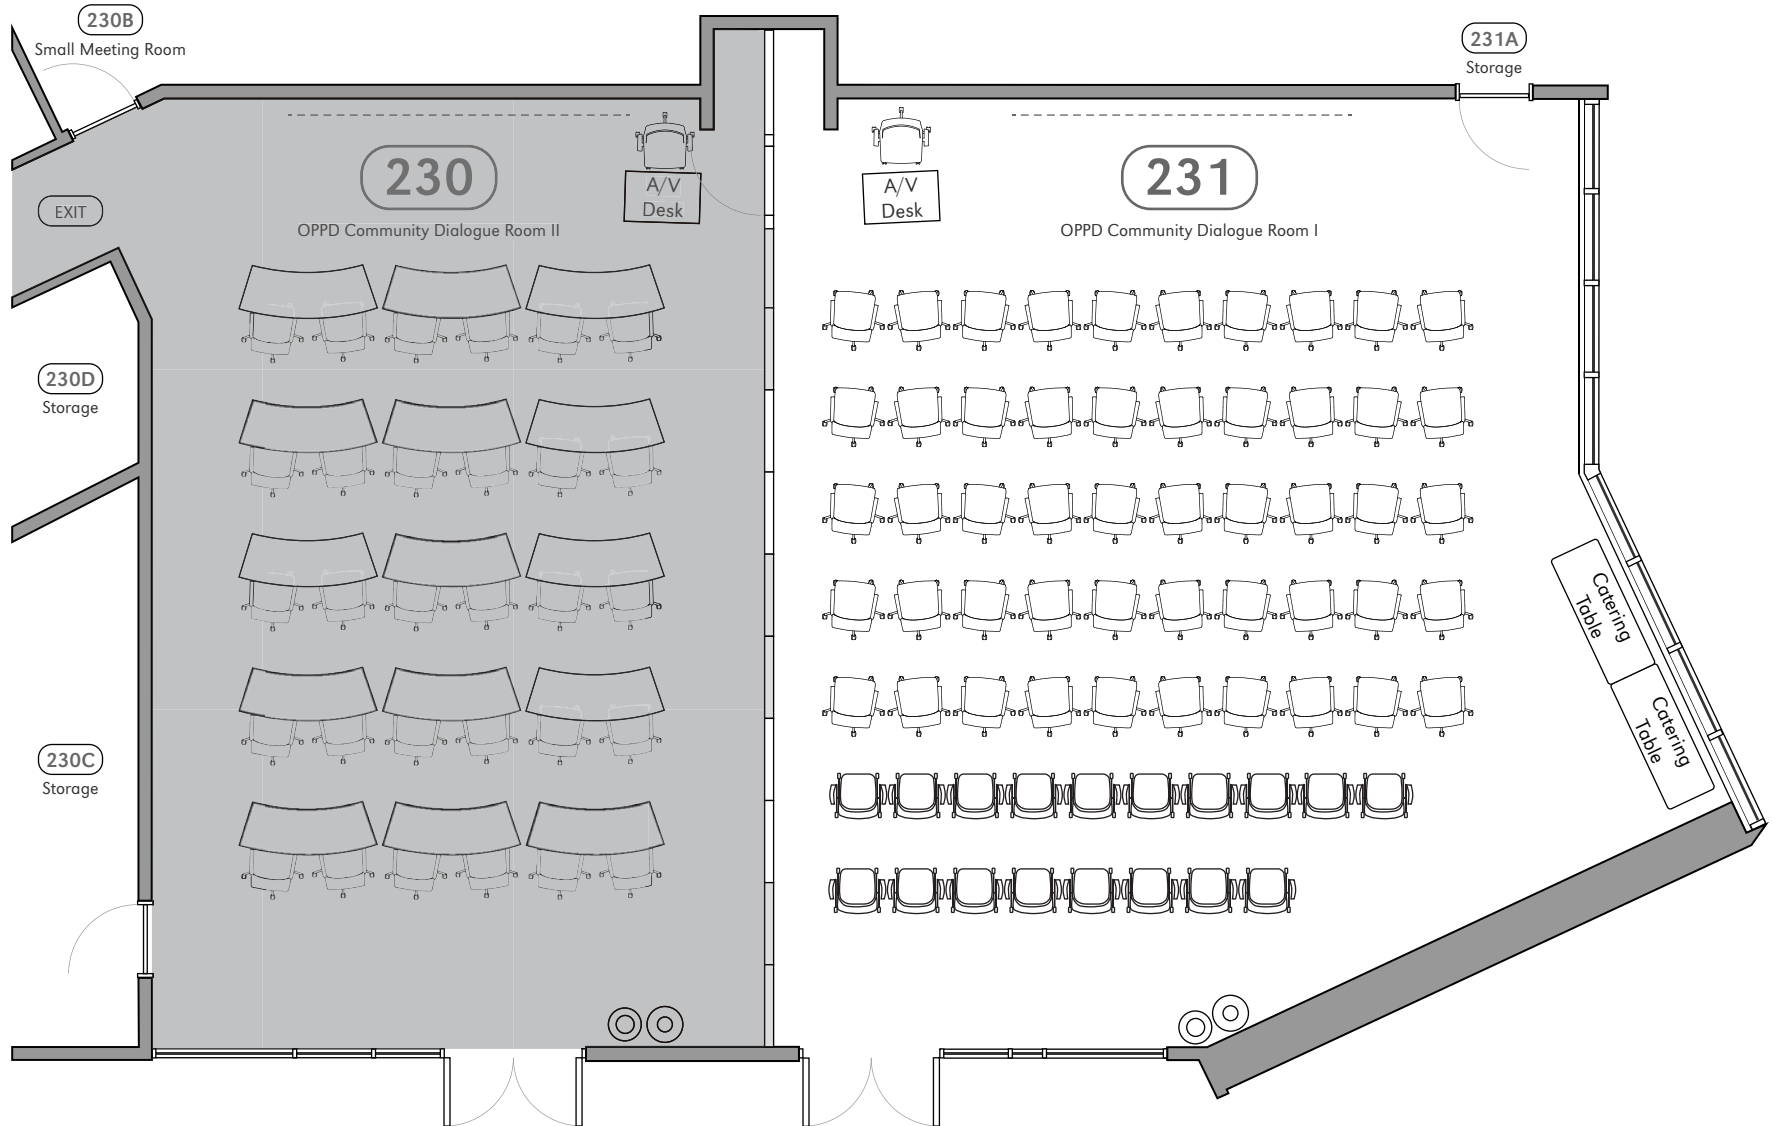

UNIVERSITY OF NEBRASKA AT OMAHA

BARBARA WEITZ COMMUNITY ENGAGEMENT CENTER

231 | OPPD COMMUNITY DIALOGUE ROOMS | THEATER SET-UP, FOR 68

(50) Global Accord Chairs | (18) Allsteel Seek Chairs

Updated 7/23/18