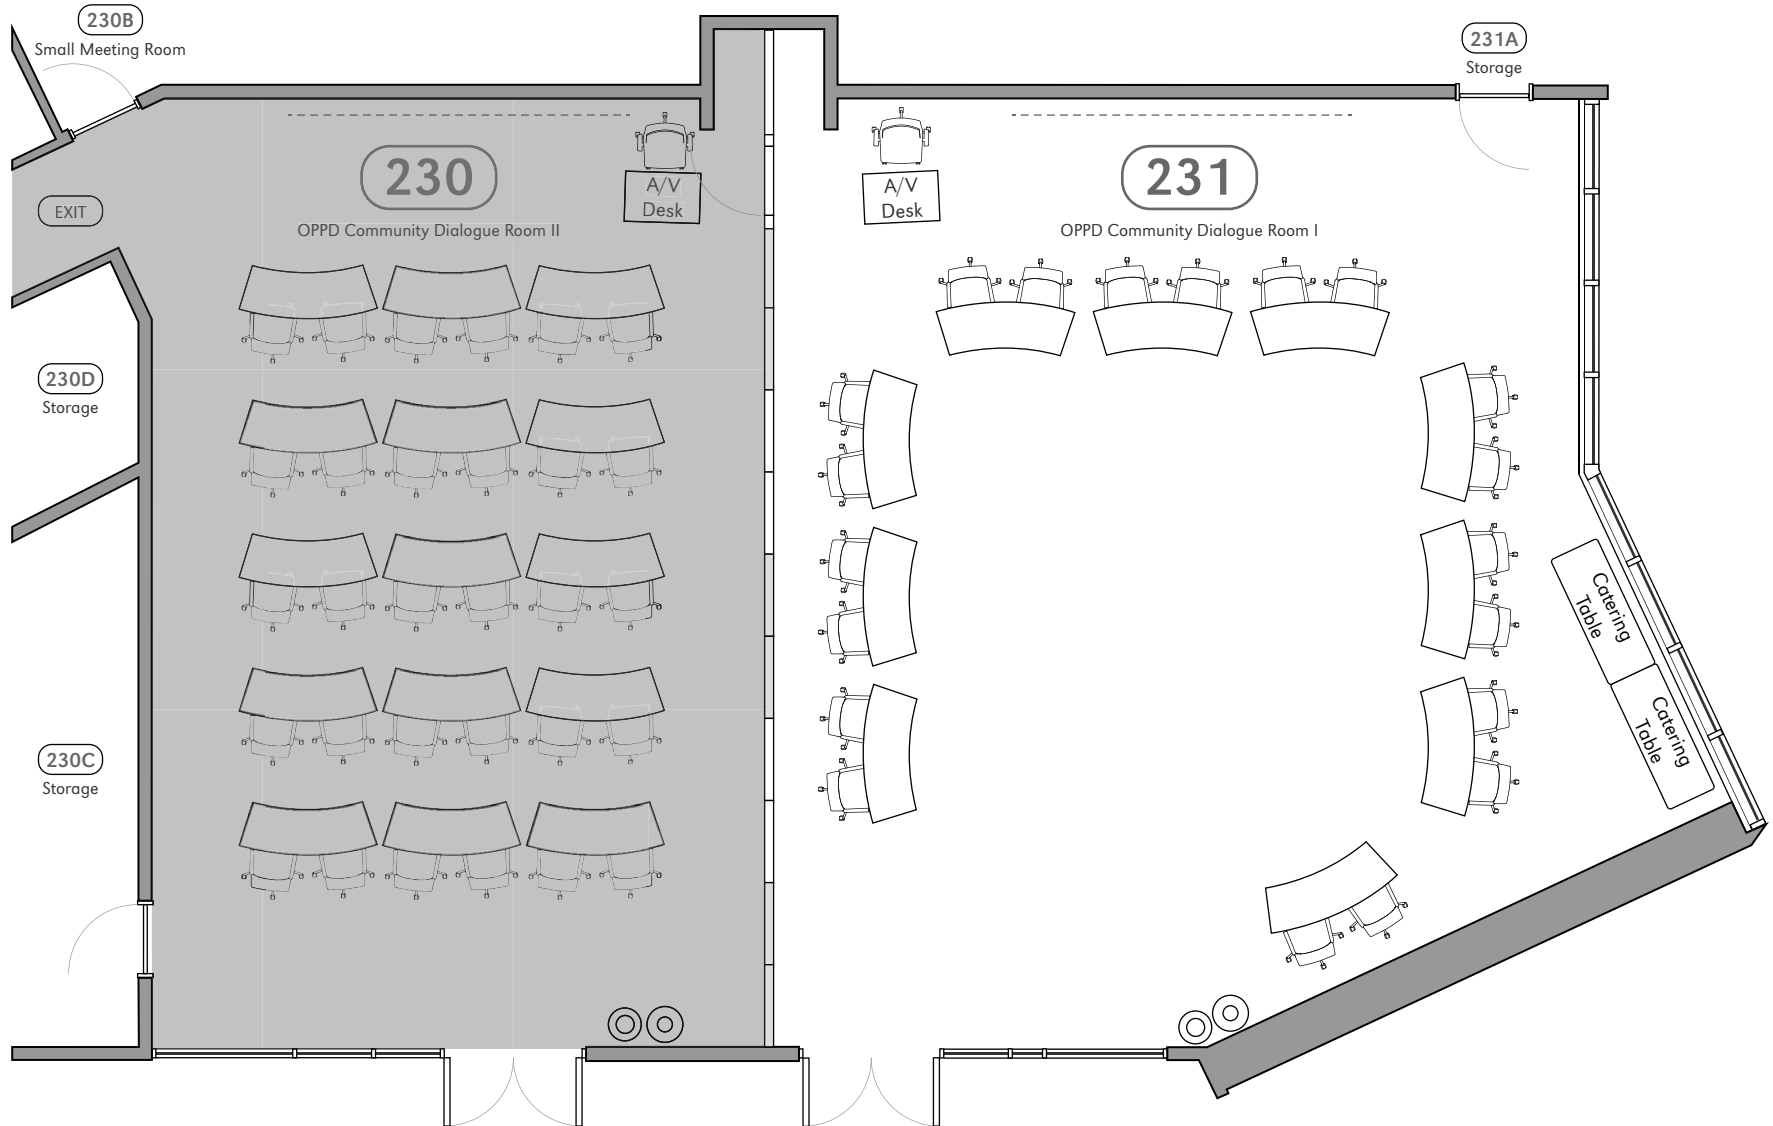

## 231 | OPPD COMMUNITY DIALOGUE ROOMS | FAIR SET-UP

(20) Global Accord Chairs | (10) SPEC Manhattan Crescent Tables

Updated 8/27/18