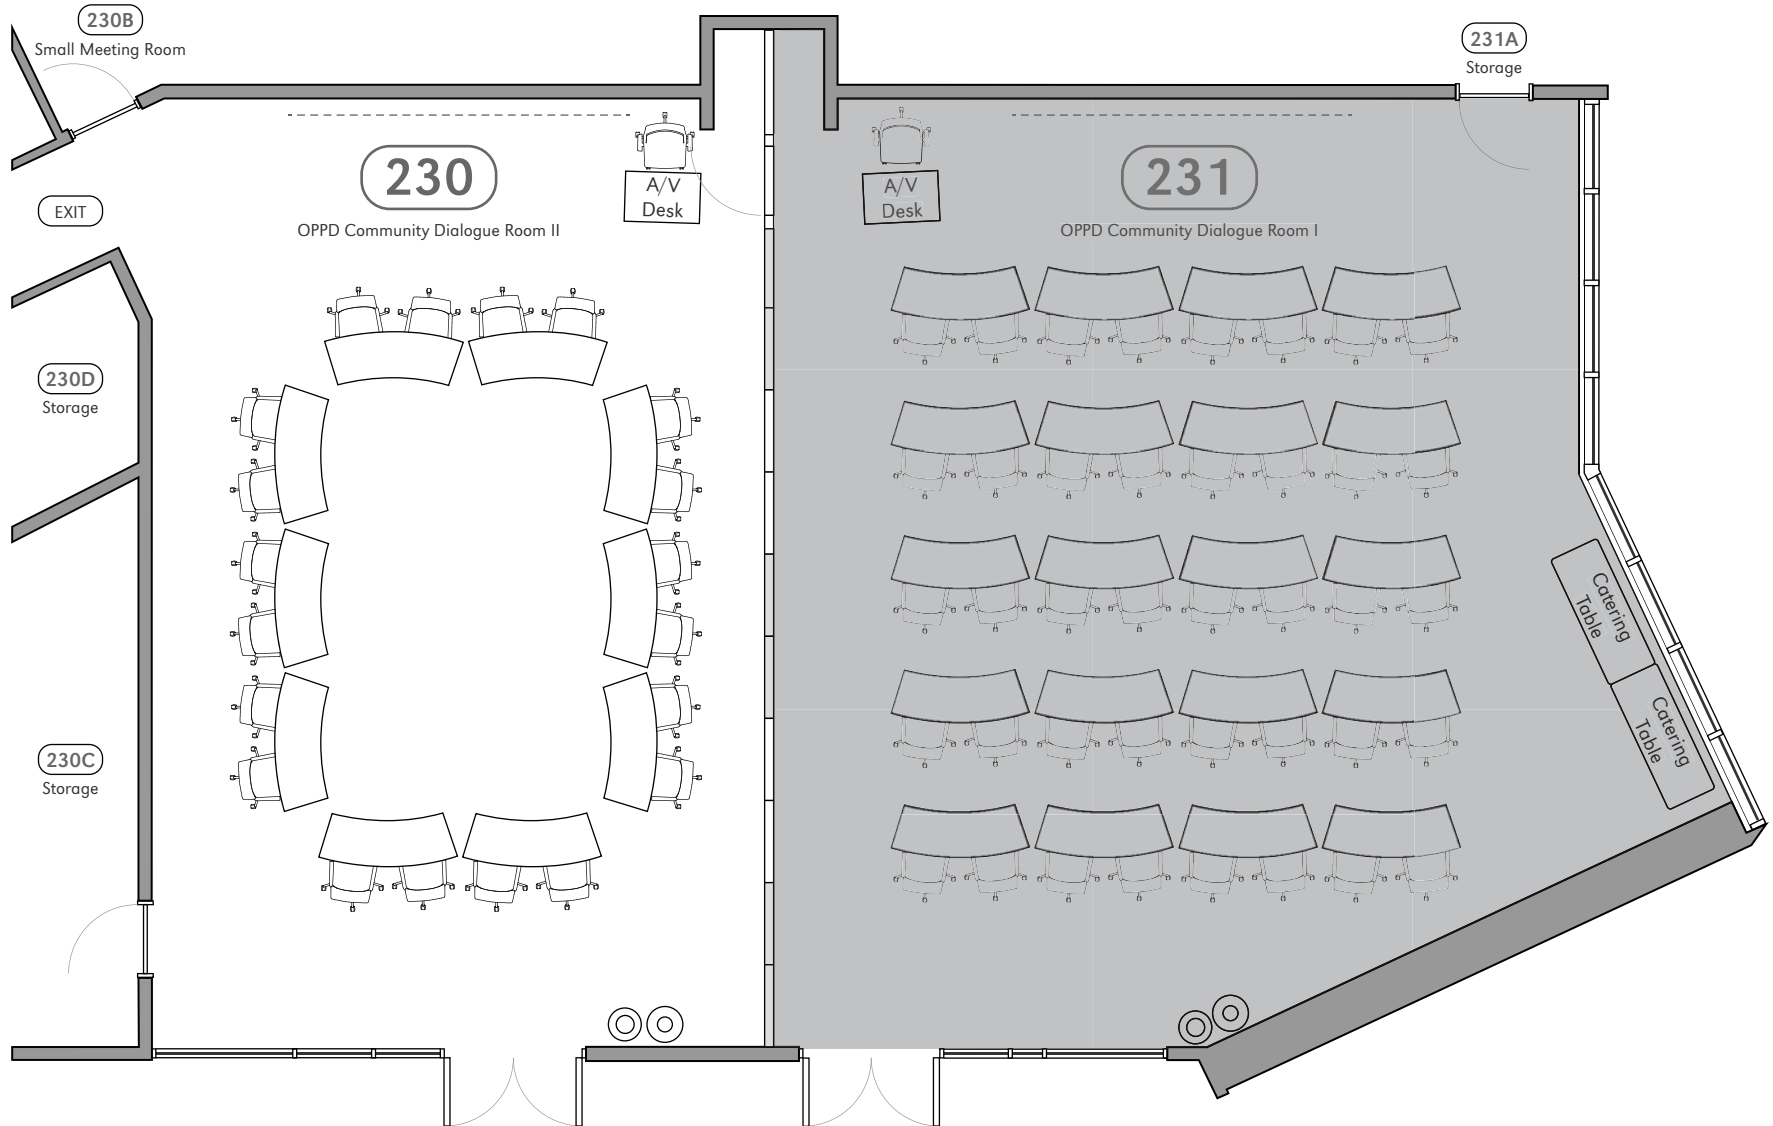

UNIVERSITY OF NEBRASKA AT OMAHA

BARBARA WEITZ COMMUNITY ENGAGEMENT CENTER

230 | OPPD COMMUNITY DIALOGUE ROOM | HOLLOW SQUARE SET-UP

(20) Global Accord Chairs | (10) SPEC Manhattan Crescent Tables

Updated 2/12/18