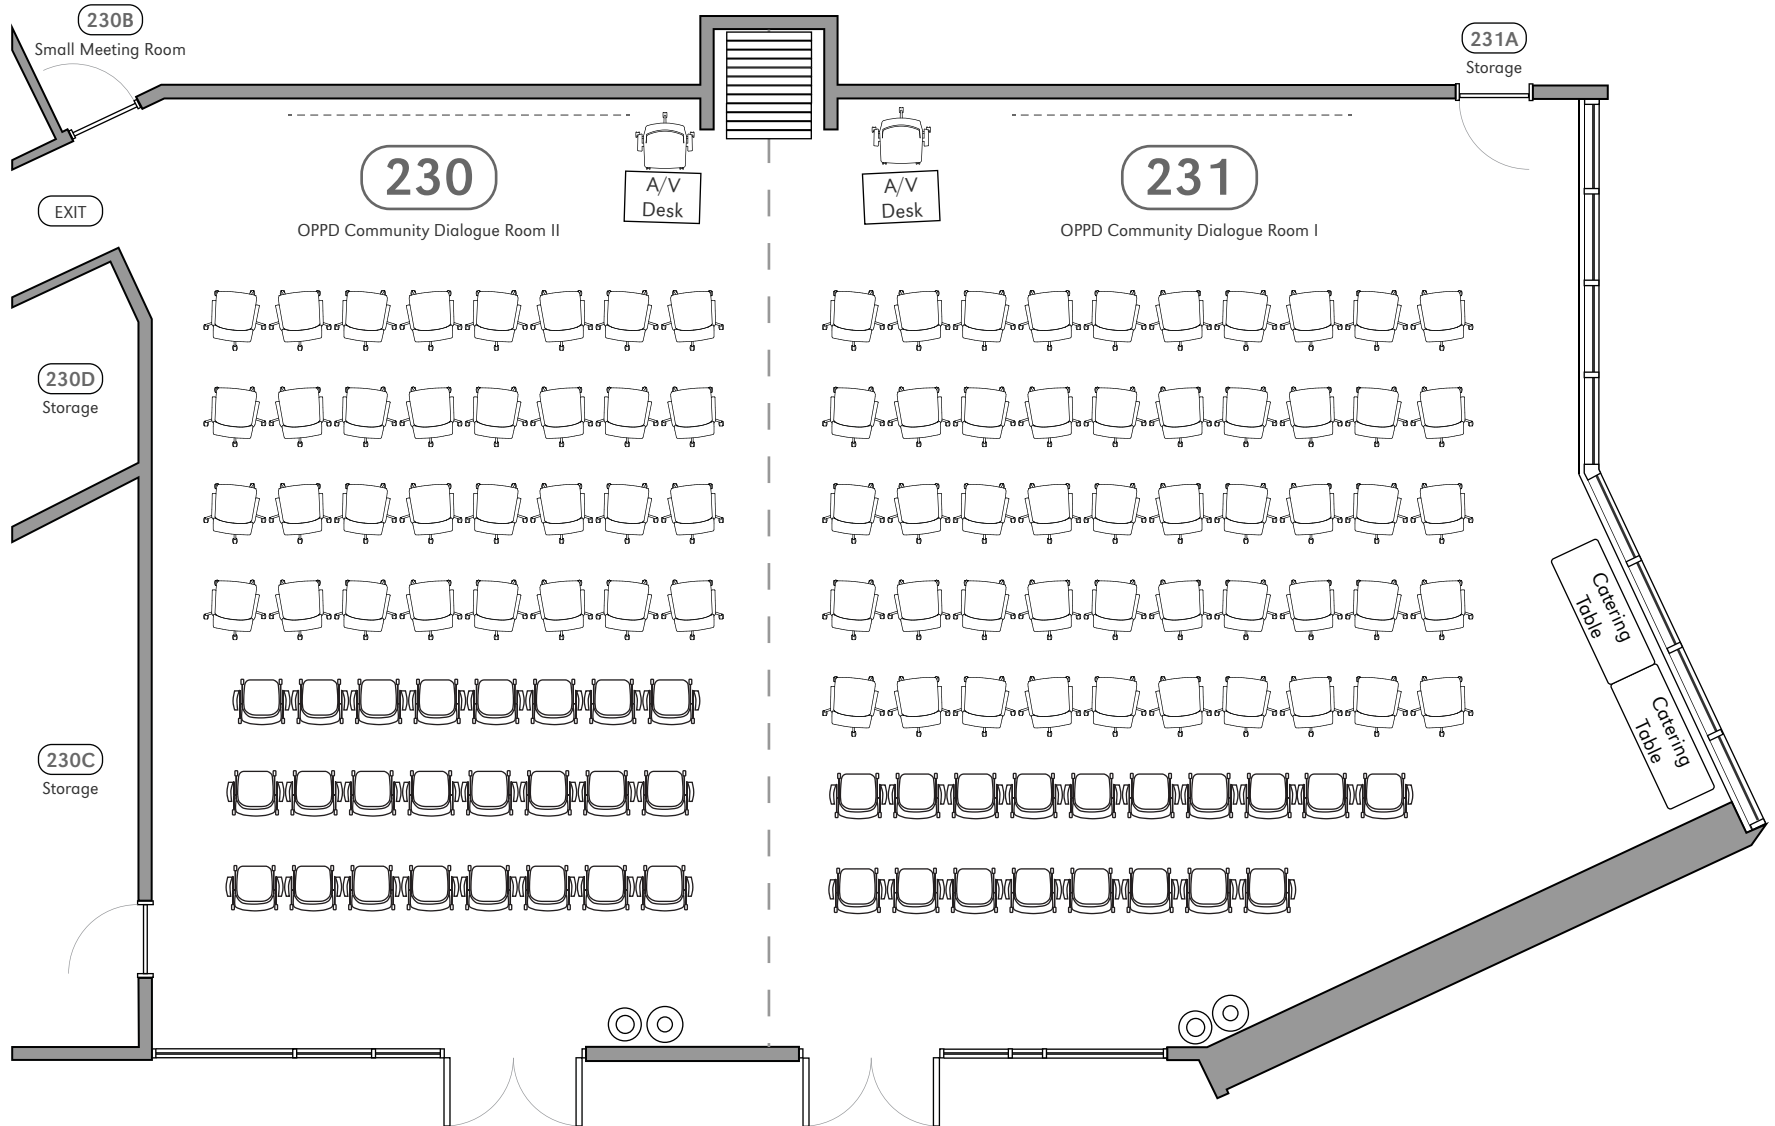

UNIVERSITY OF NEBRASKA AT OMAHA

BARBARA WEITZ COMMUNITY ENGAGEMENT CENTER

230/231 | OPPD COMMUNITY DIALOGUE ROOMS | THEATER SET-UP, FOR 124

(82) Global Accord Chairs | (42) Allsteel Seek Chairs

Updated 12/14/17