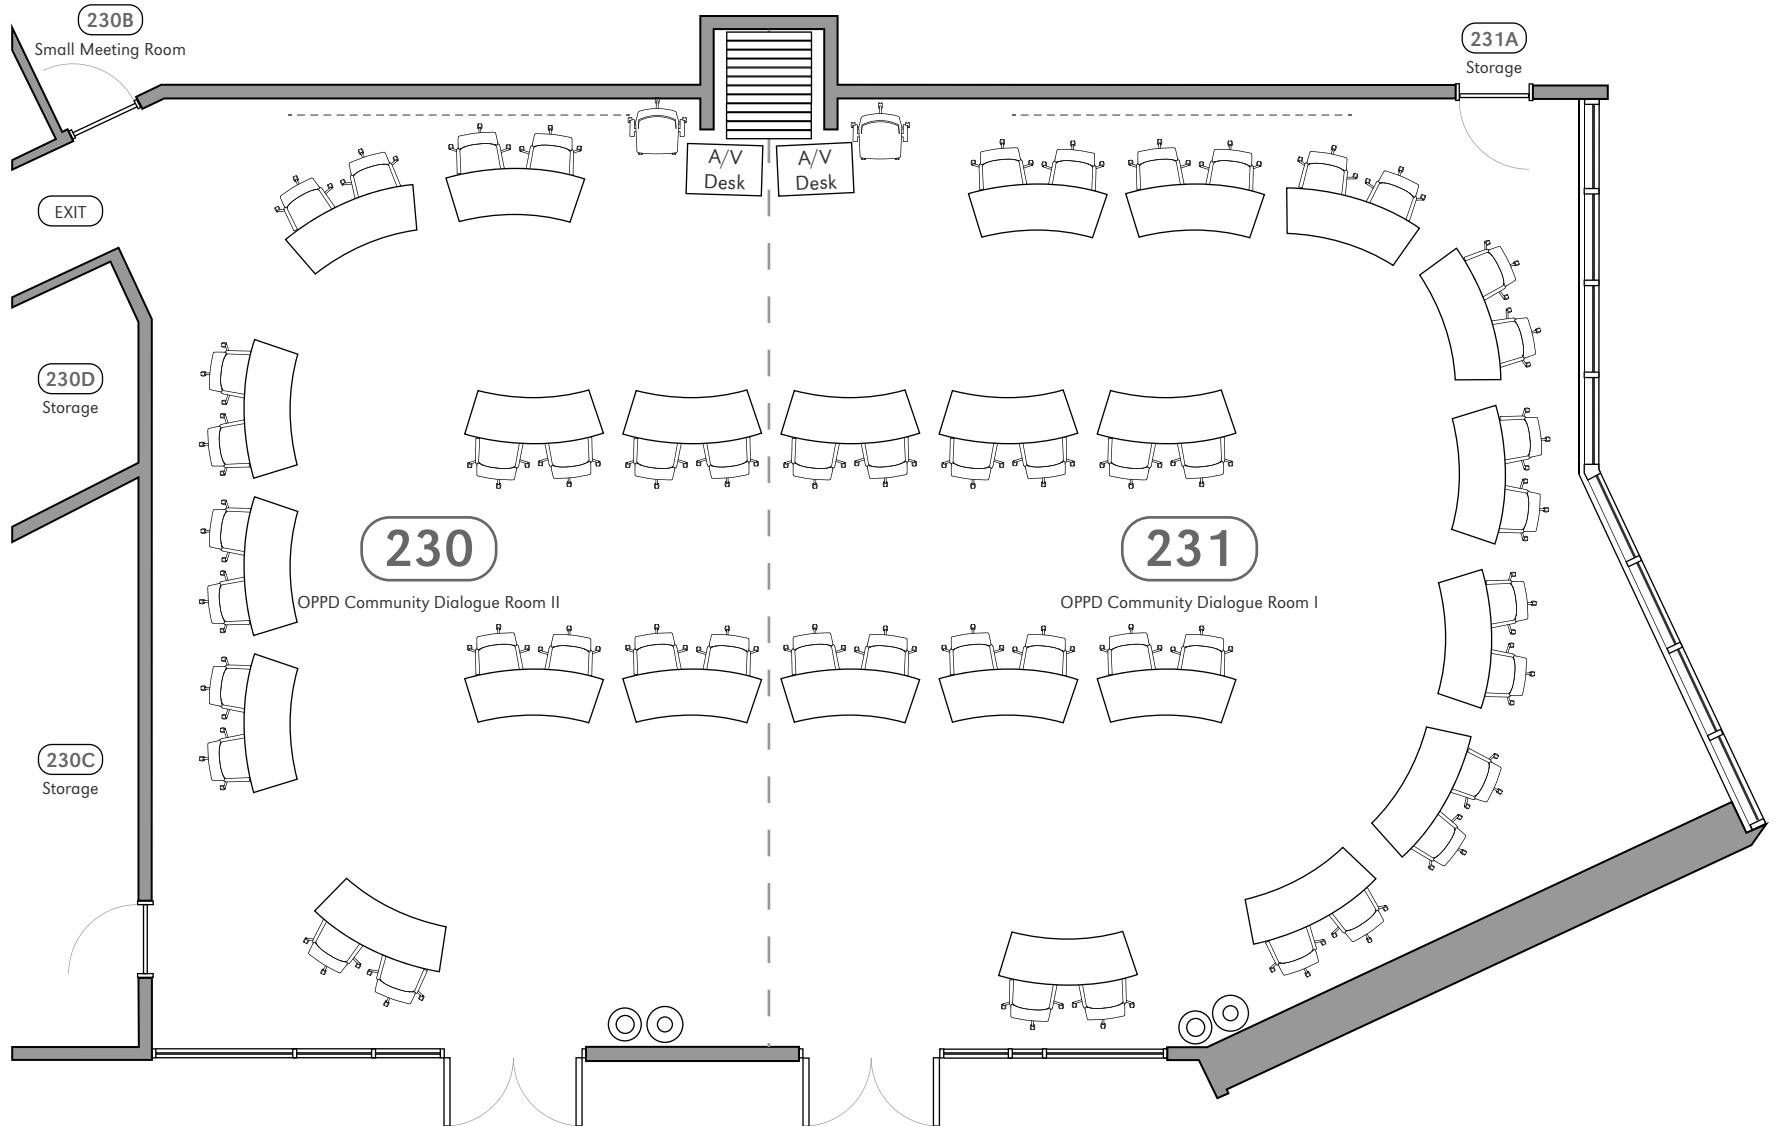

UNIVERSITY OF NEBRASKA AT OMAHA

BARBARA WEITZ COMMUNITY ENGAGEMENT CENTER

230/231 | OPPD COMMUNITY DIALOGUE ROOMS | FAIR SET-UP

(50) Global Accord Chairs | (25) SPEC Manhattan Crescent Tables

Updated 12/14/17