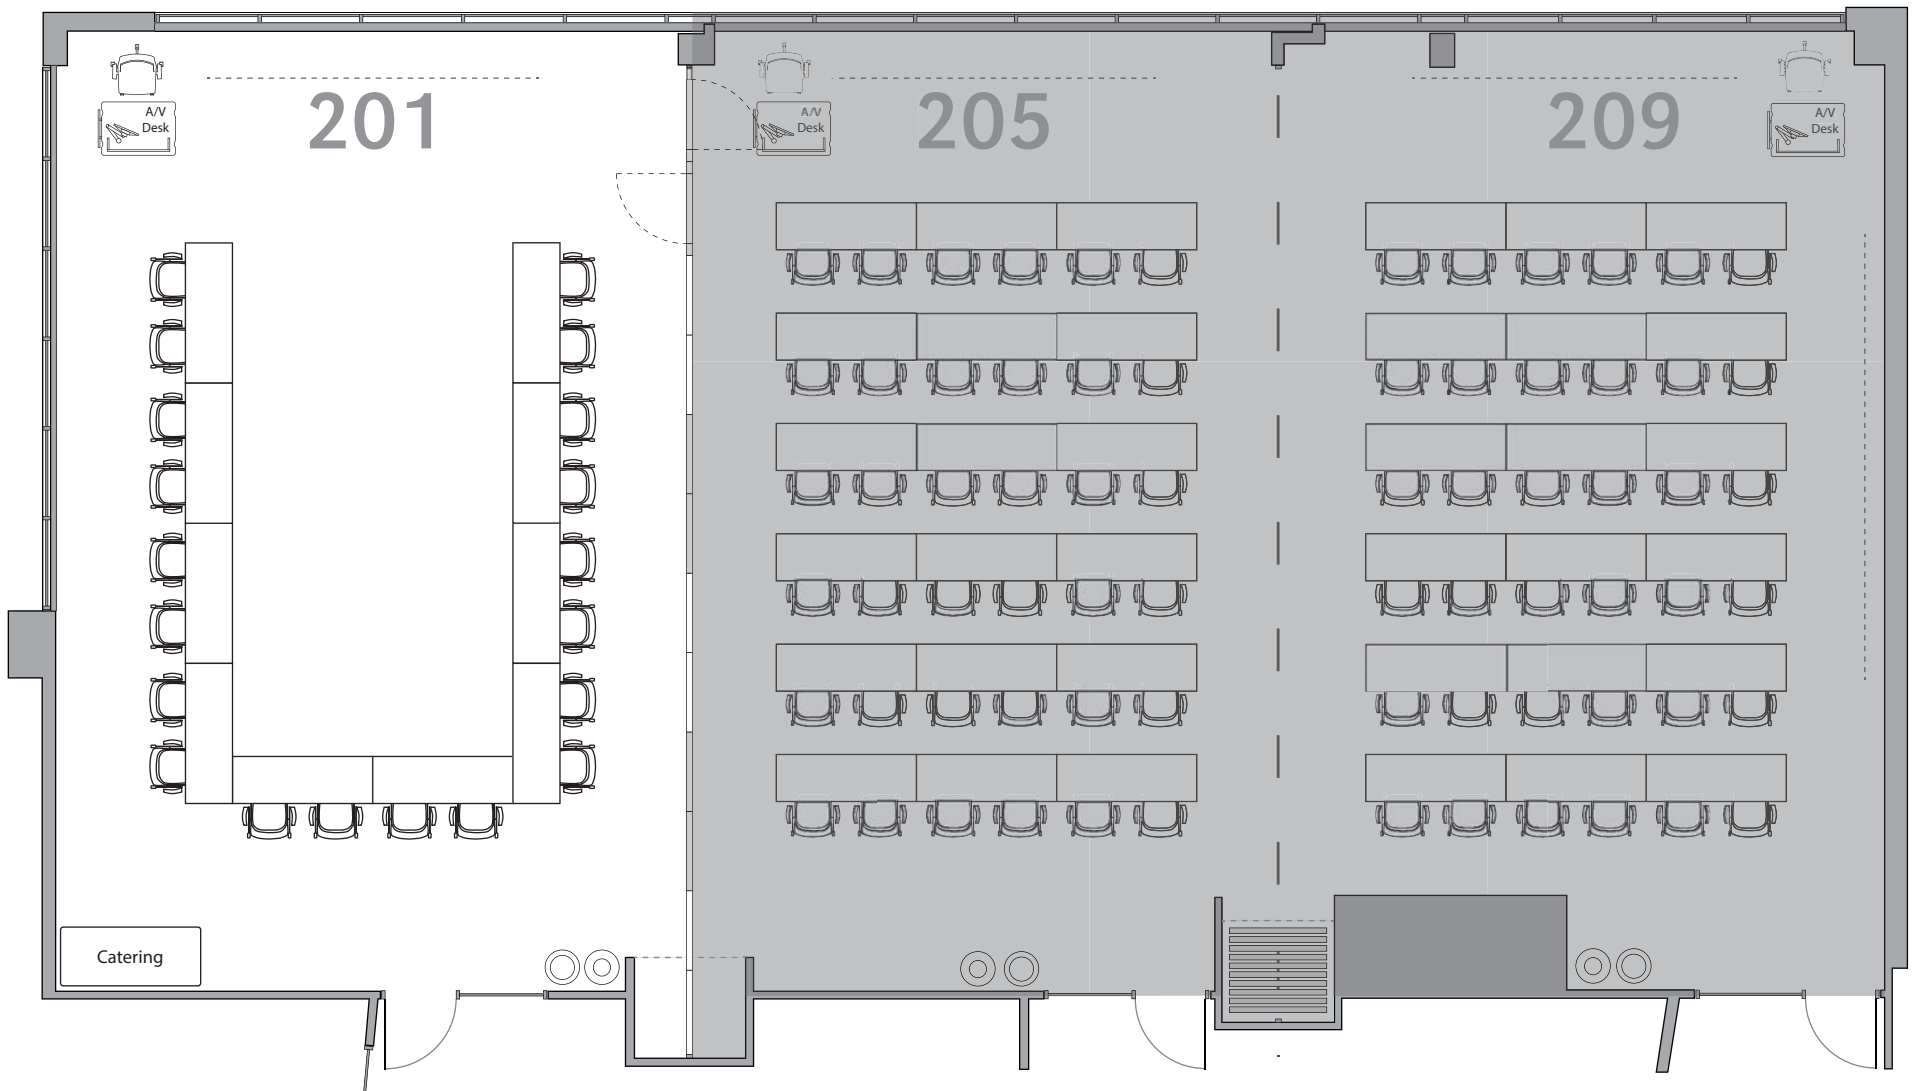

UNIVERSITY OF NEBRASKA AT OMAHA

BARBARA WEITZ COMMUNITY ENGAGEMENT CENTER

201 | LARGE MEETING ROOM | U-SHAPE SET-UP, FOR 20

(20) Allsteel Seek Chairs | (10) ERG Archer Tables

Updated 12/22/17