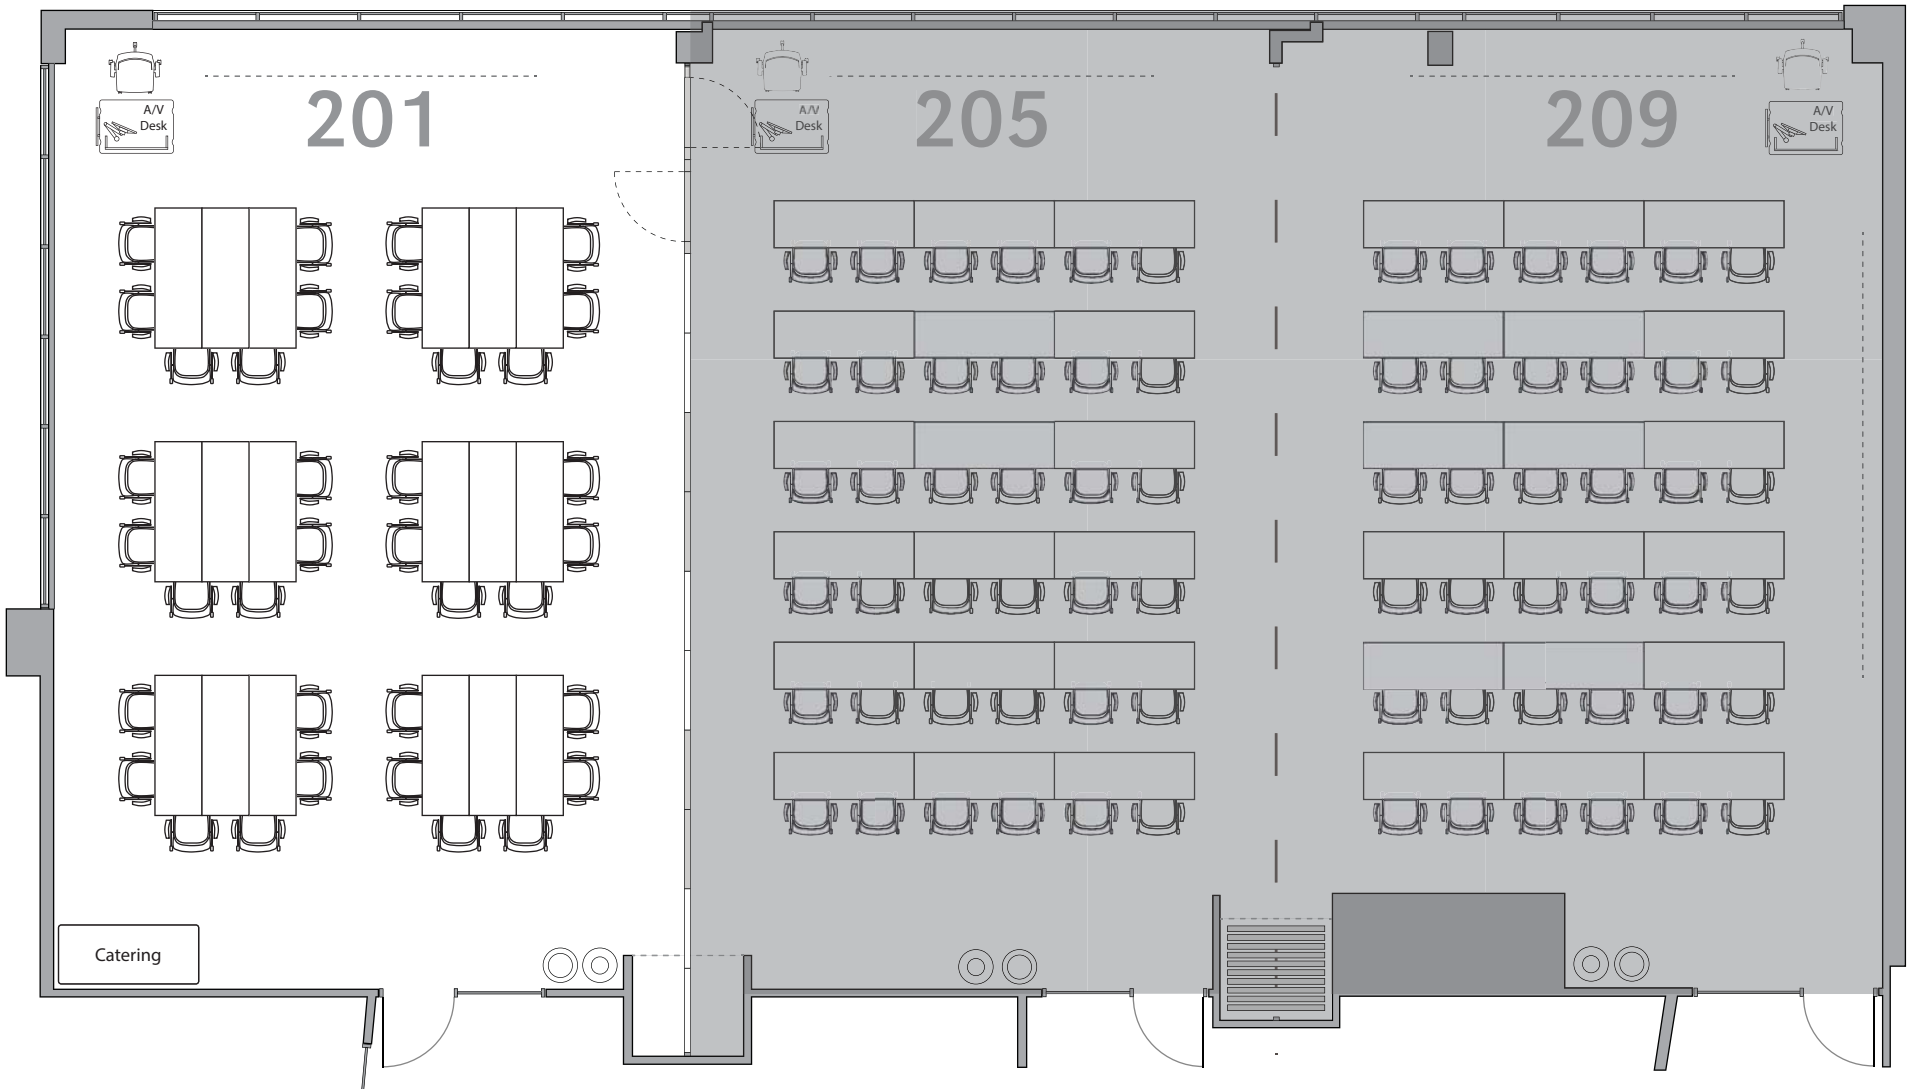

UNIVERSITY OF NEBRASKA AT OMAHA

BARBARA WEITZ COMMUNITY ENGAGEMENT CENTER

201 | LARGE MEETING ROOM | POD SET-UP, FOR 36

(36) Allsteel Seek Chairs | (18) ERG Archer Tables

Updated 12/22/17