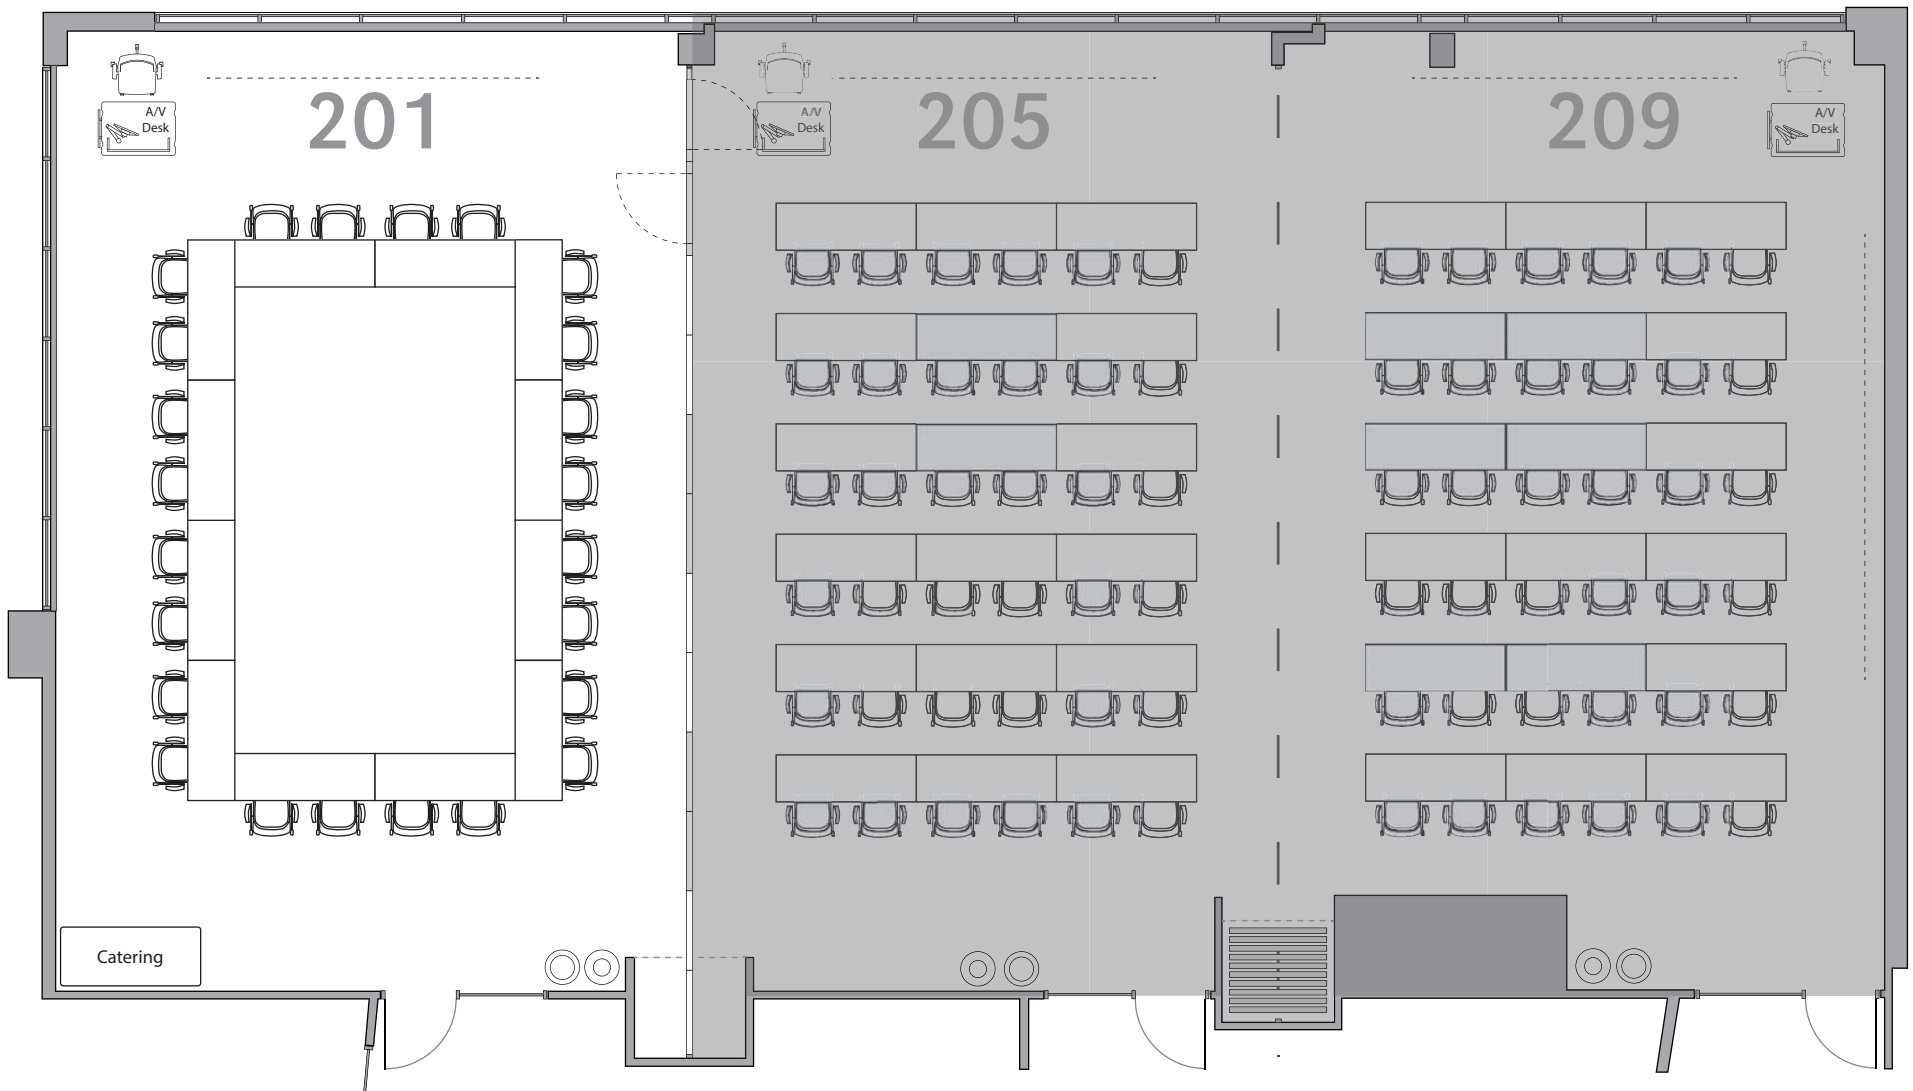

UNIVERSITY OF NEBRASKA AT OMAHA

BARBARA WEITZ COMMUNITY ENGAGEMENT CENTER

201 | LARGE MEETING ROOM | HOLLOW SQUARE SET-UP, FOR 24

(24) Allsteel Seek Chairs | (12) ERG Archer Tables

Updated 12/22/17