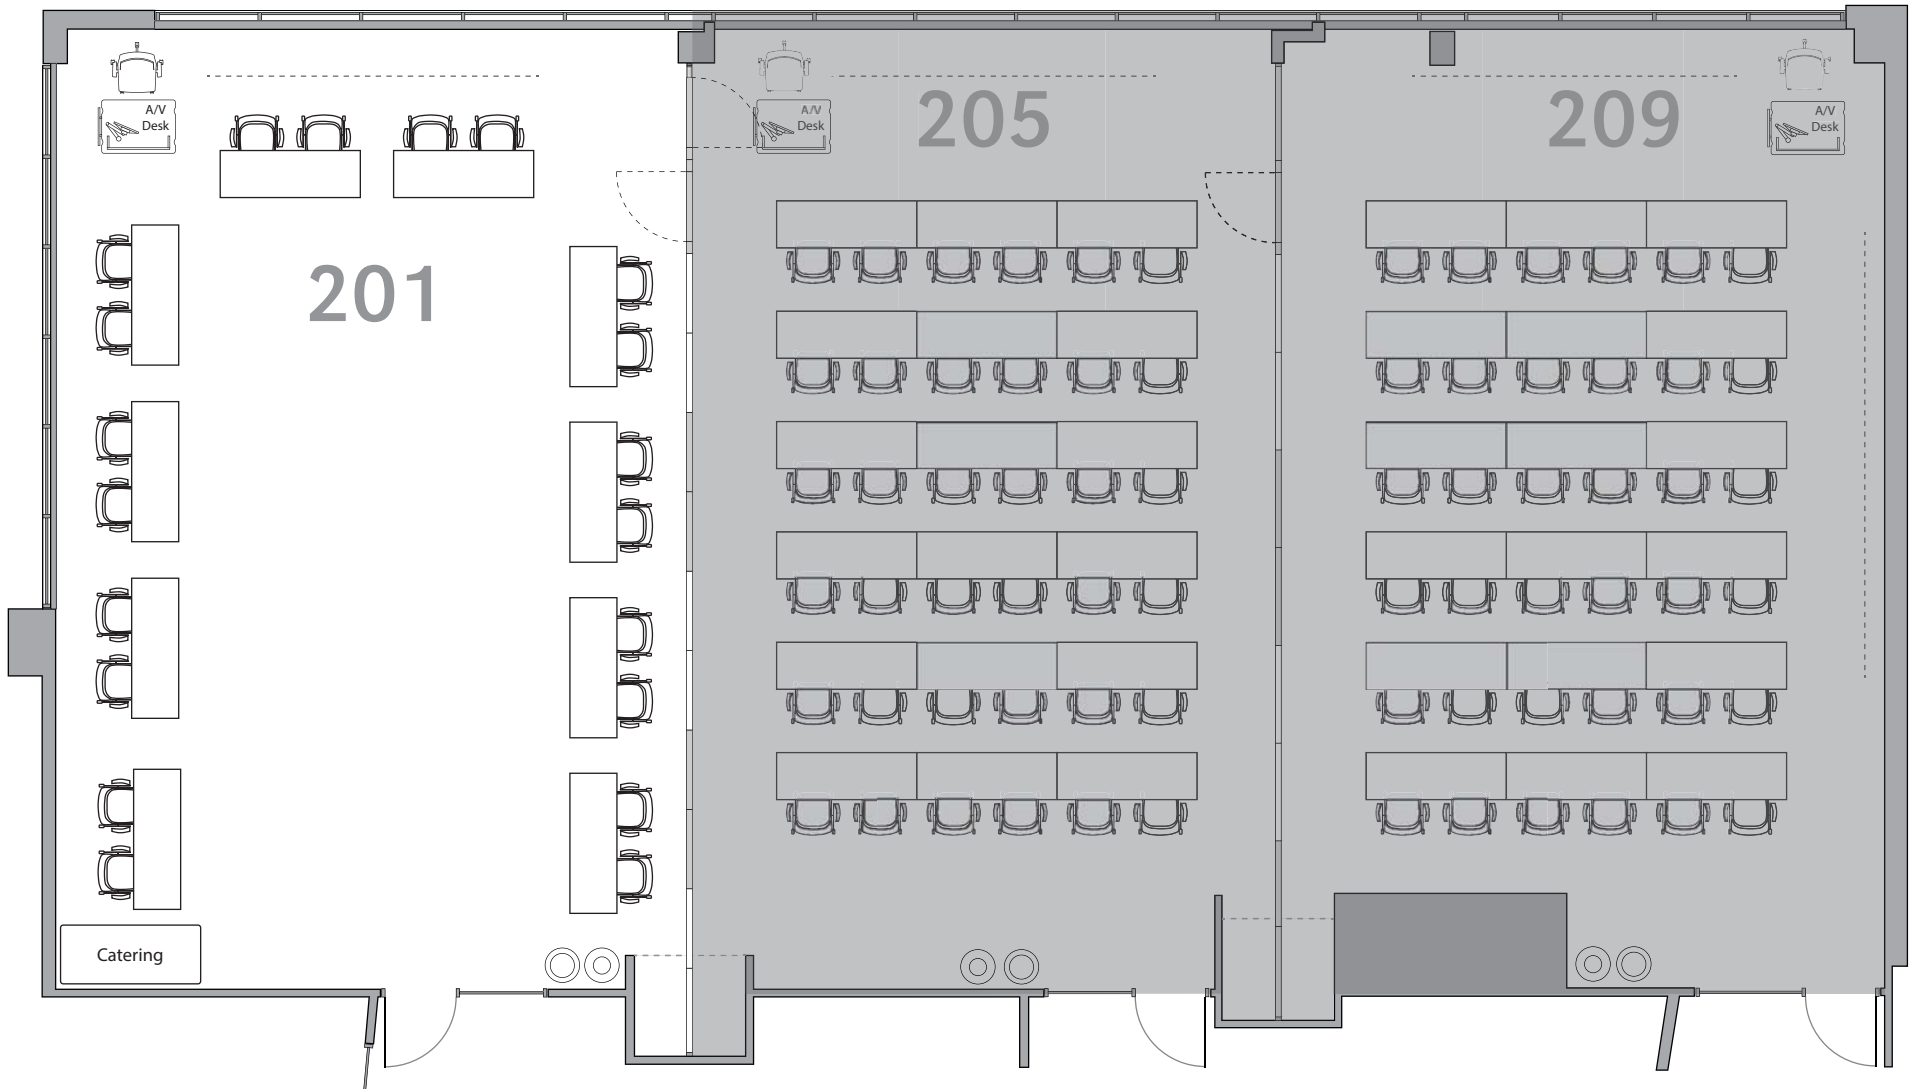

UNIVERSITY OF NEBRASKA AT OMAHA

BARBARA WEITZ COMMUNITY ENGAGEMENT CENTER

201 | LARGE MEETING ROOM | FAIR SET-UP

(20) Allsteel Seek Chairs | (10) ERG Archer Tables

Updated 12/22/17