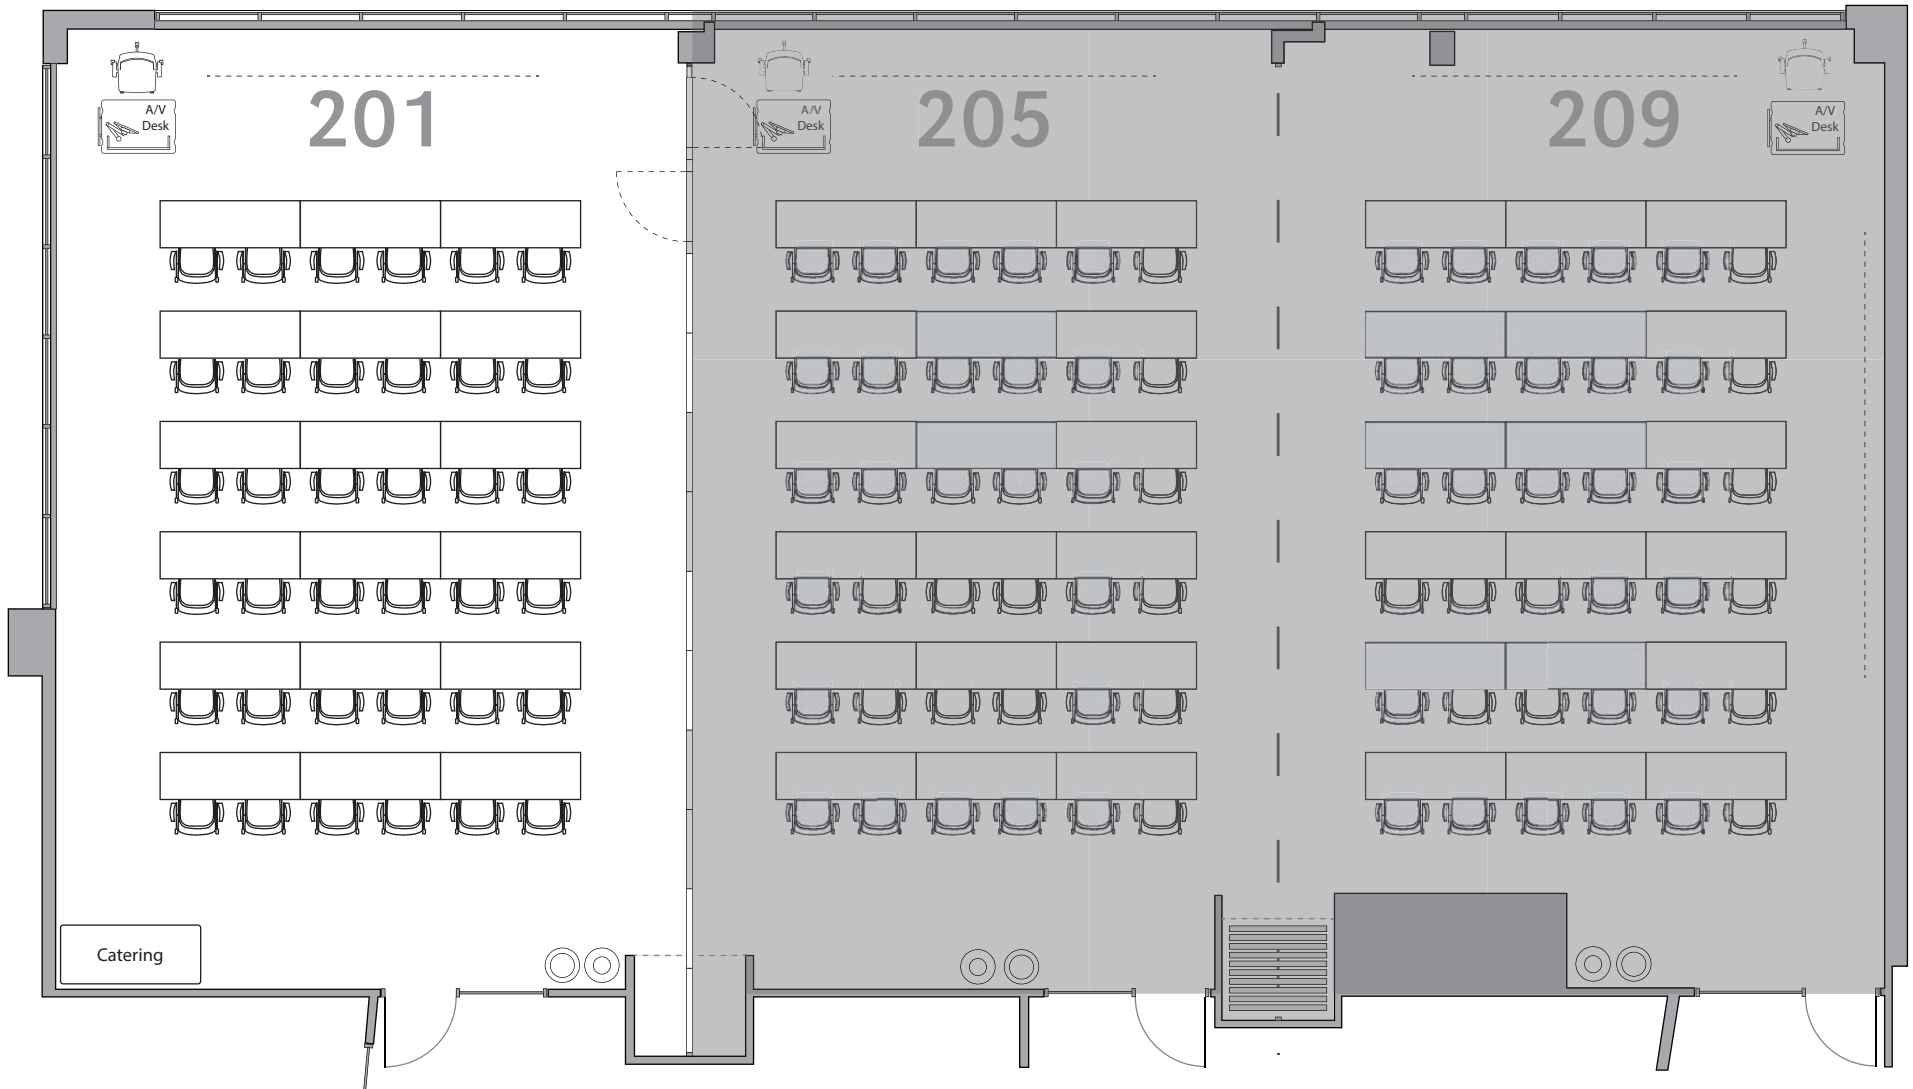

# BARBARA WEITZ COMMUNITY ENGAGEMENT CENTER

201 | LARGE MEETING ROOM | CLASSROOM SET-UP, FOR 36

*(36) Allsteel Seek Chairs | (18) ERG Archer Tables*

Updated 12/22/17