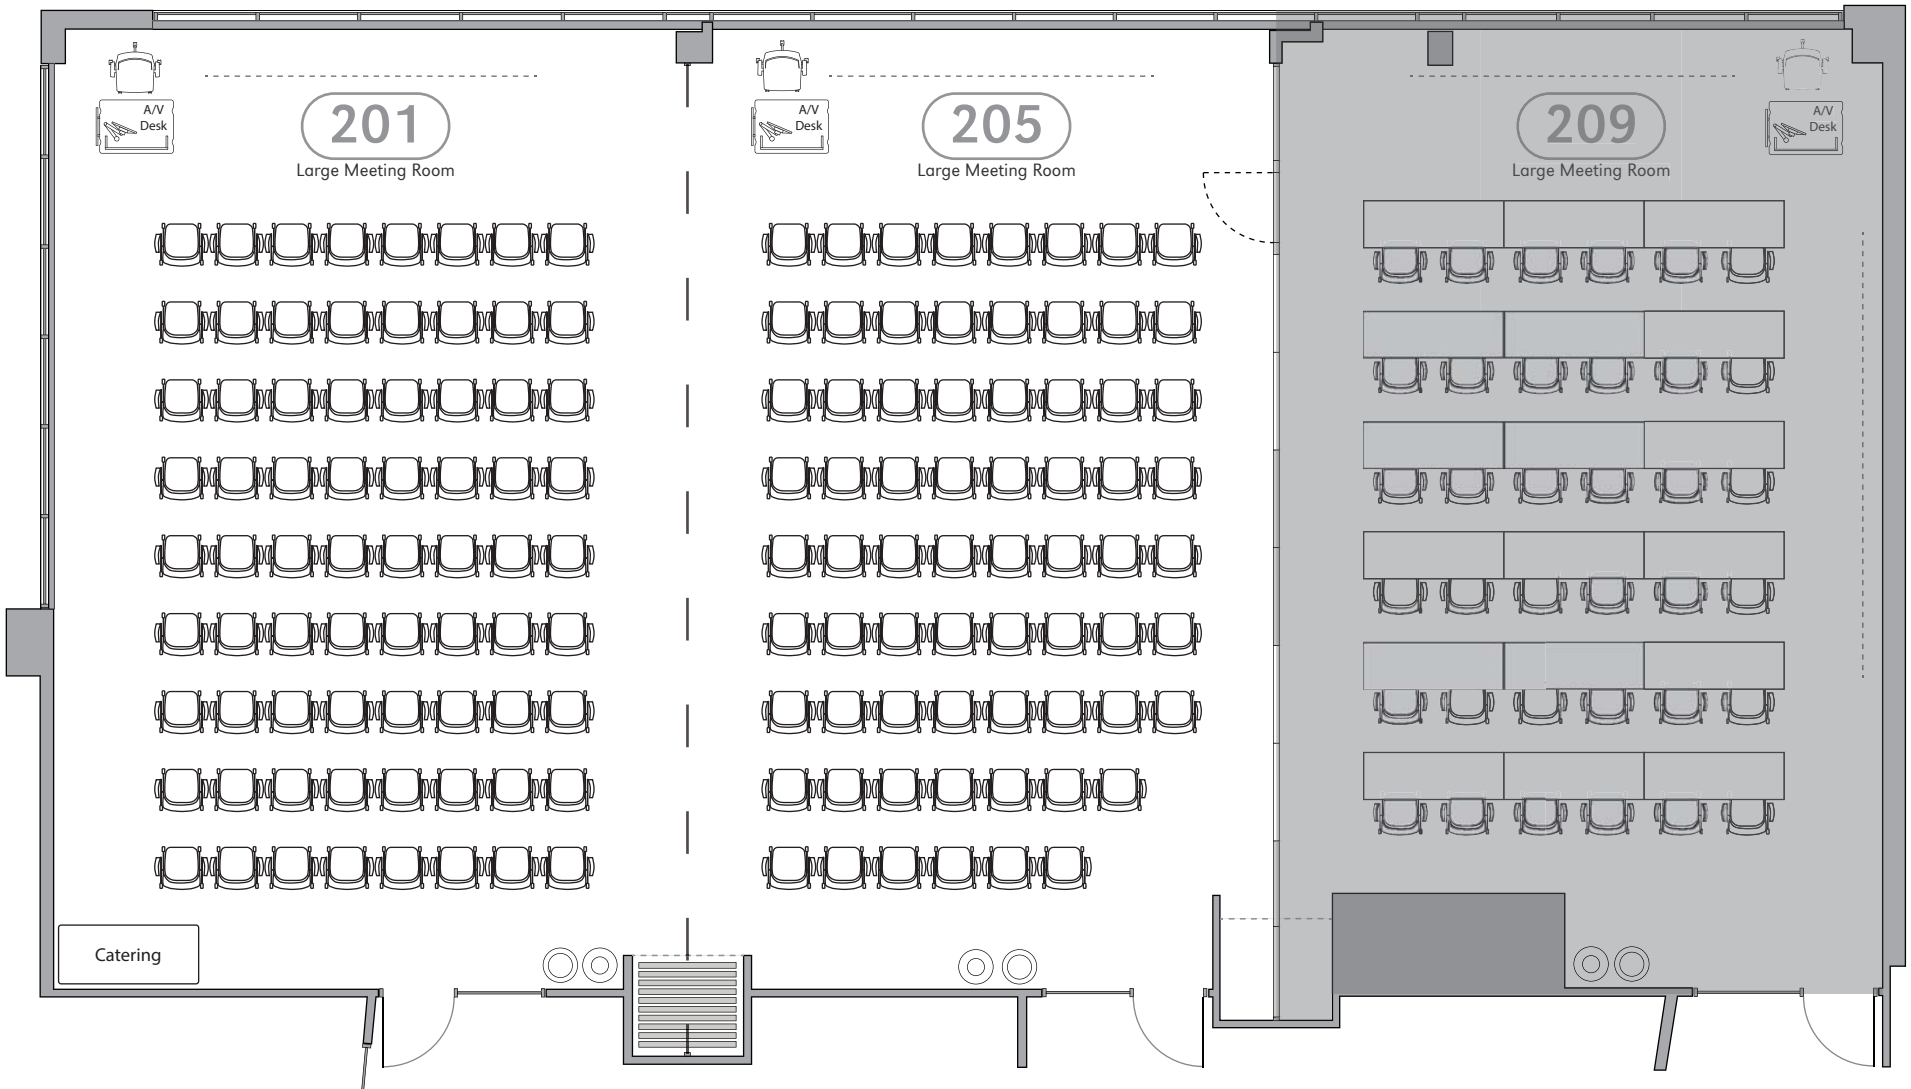

UNIVERSITY OF NEBRASKA AT OMAHA

BARBARA WEITZ COMMUNITY ENGAGEMENT CENTER

201/205 | LARGE MEETING ROOM | THEATER SET-UP, FOR 141

(141) Allsteel Seek Chairs

Updated 7/24/18