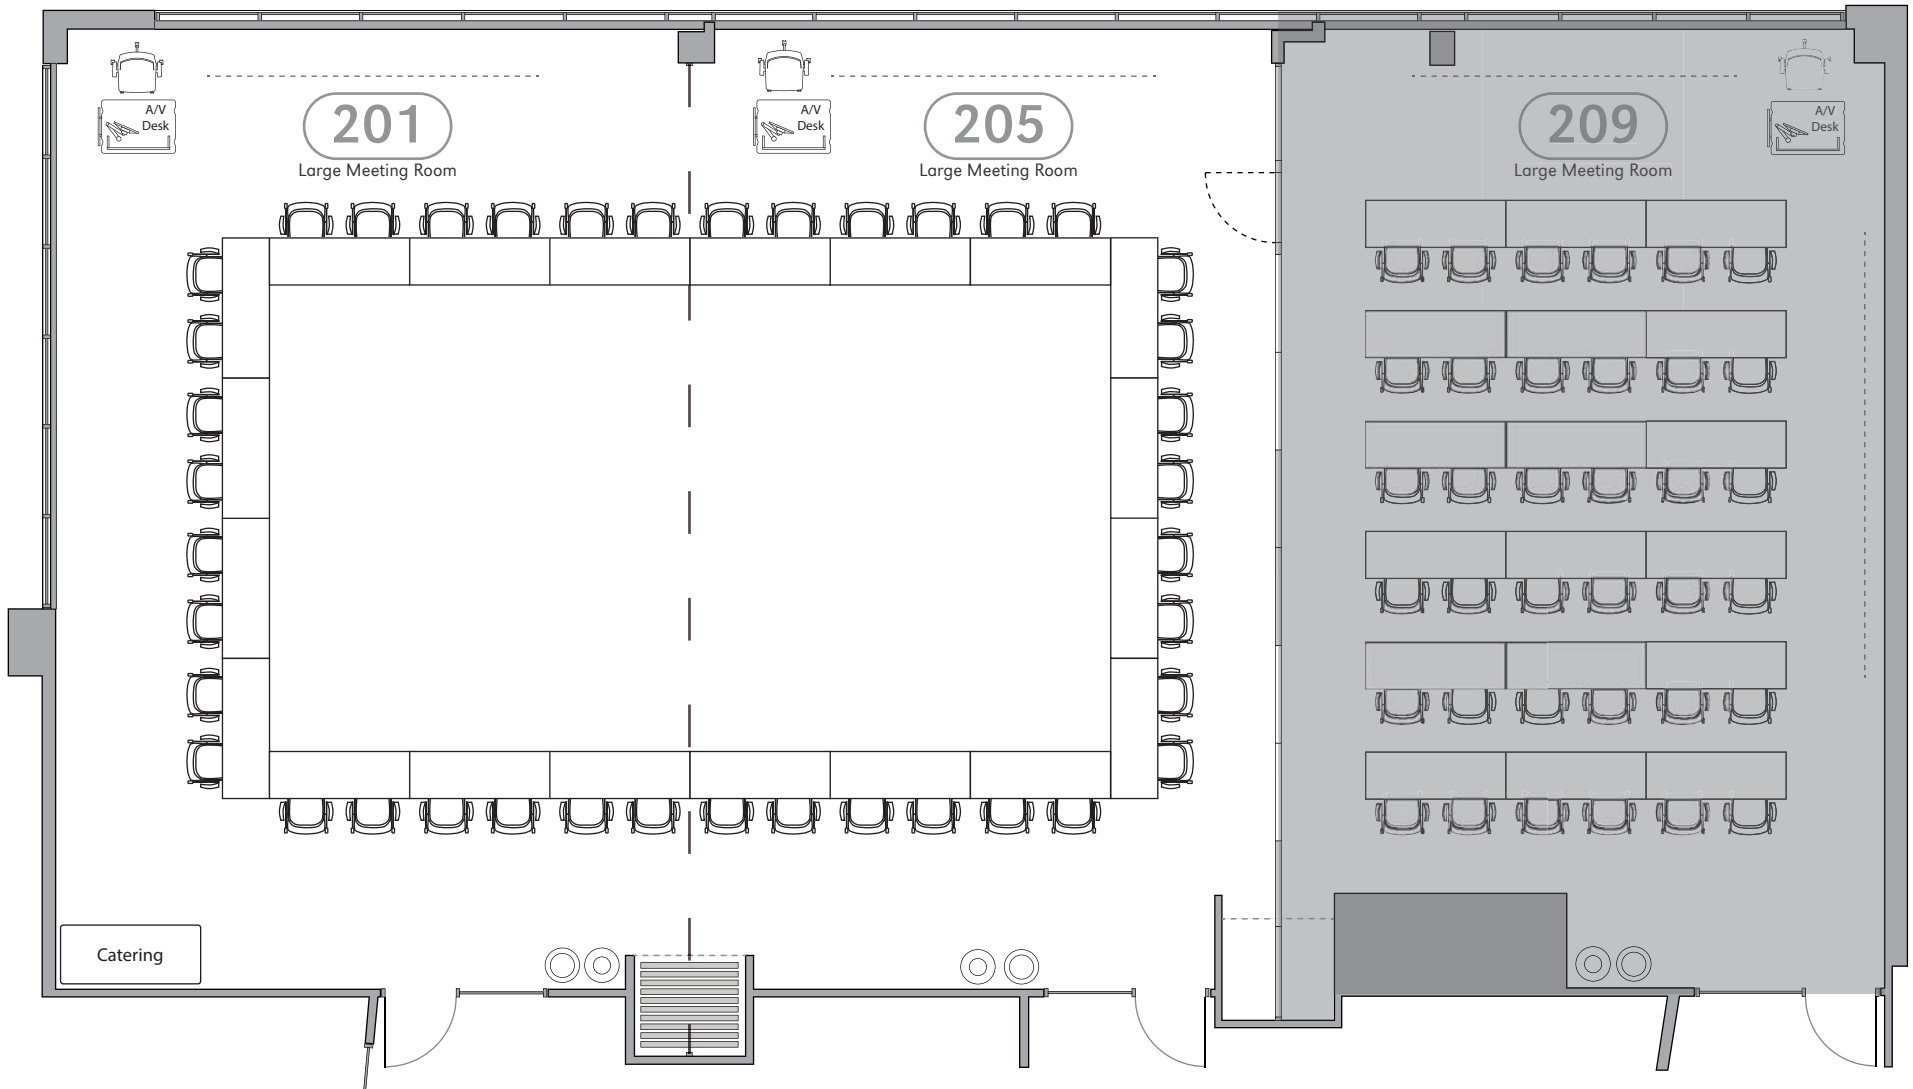

UNIVERSITY OF NEBRASKA AT OMAHA

BARBARA WEITZ COMMUNITY ENGAGEMENT CENTER

201/205 | LARGE MEETING ROOM | HOLLOW SQUARE SET-UP, FOR 40

(40) Allsteel Seek Chairs | (20) ERG Archer Tables

Updated 7/24/18