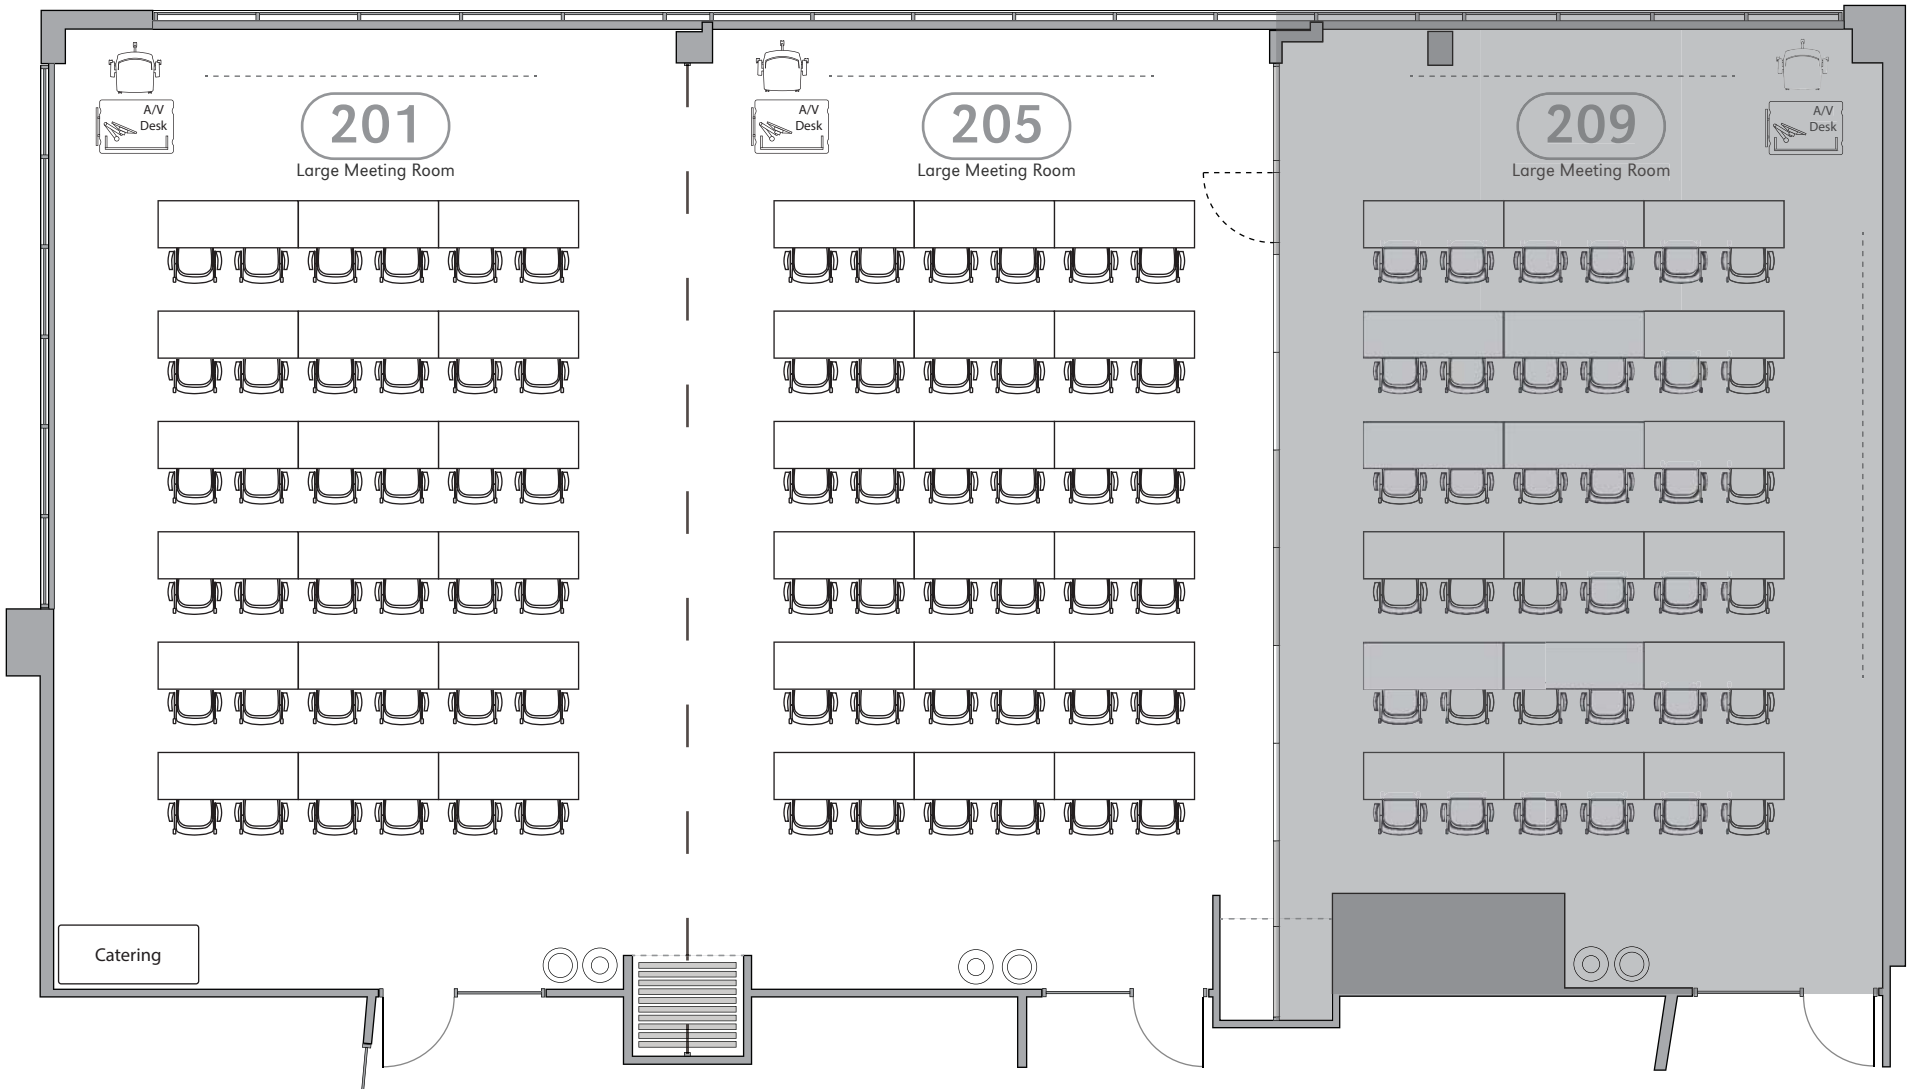

UNIVERSITY OF NEBRASKA AT OMAHA

BARBARA WEITZ COMMUNITY ENGAGEMENT CENTER

201/205 | LARGE MEETING ROOM | CLASSROOM SET-UP, FOR 72

(72) Allsteel Seek Chairs | (36) ERG Archer Tables

Updated 7/24/18