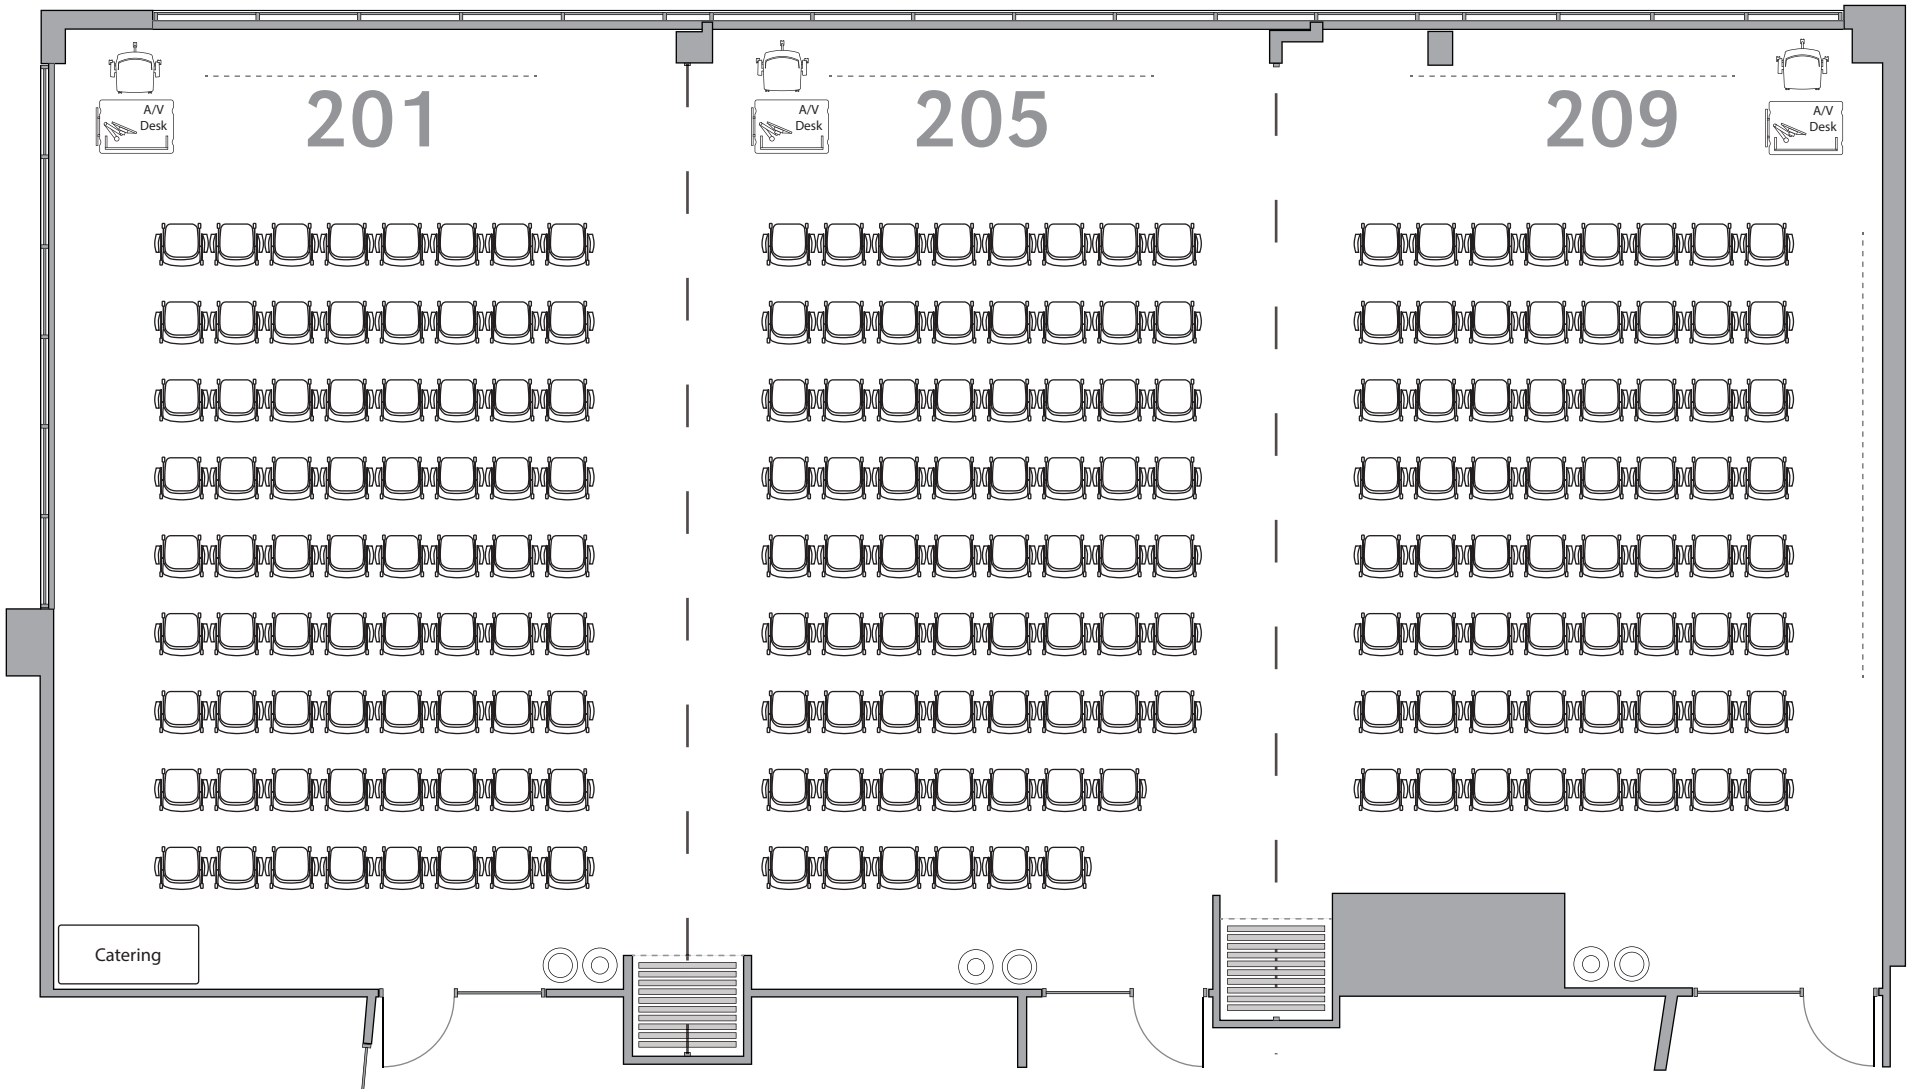

UNIVERSITY OF NEBRASKA AT OMAHA

BARBARA WEITZ COMMUNITY ENGAGEMENT CENTER

201/205/209 | LARGE MEETING ROOM | THEATER SET-UP, FOR 205

(205) Allsteel Seek Chairs

Updated 12/22/17