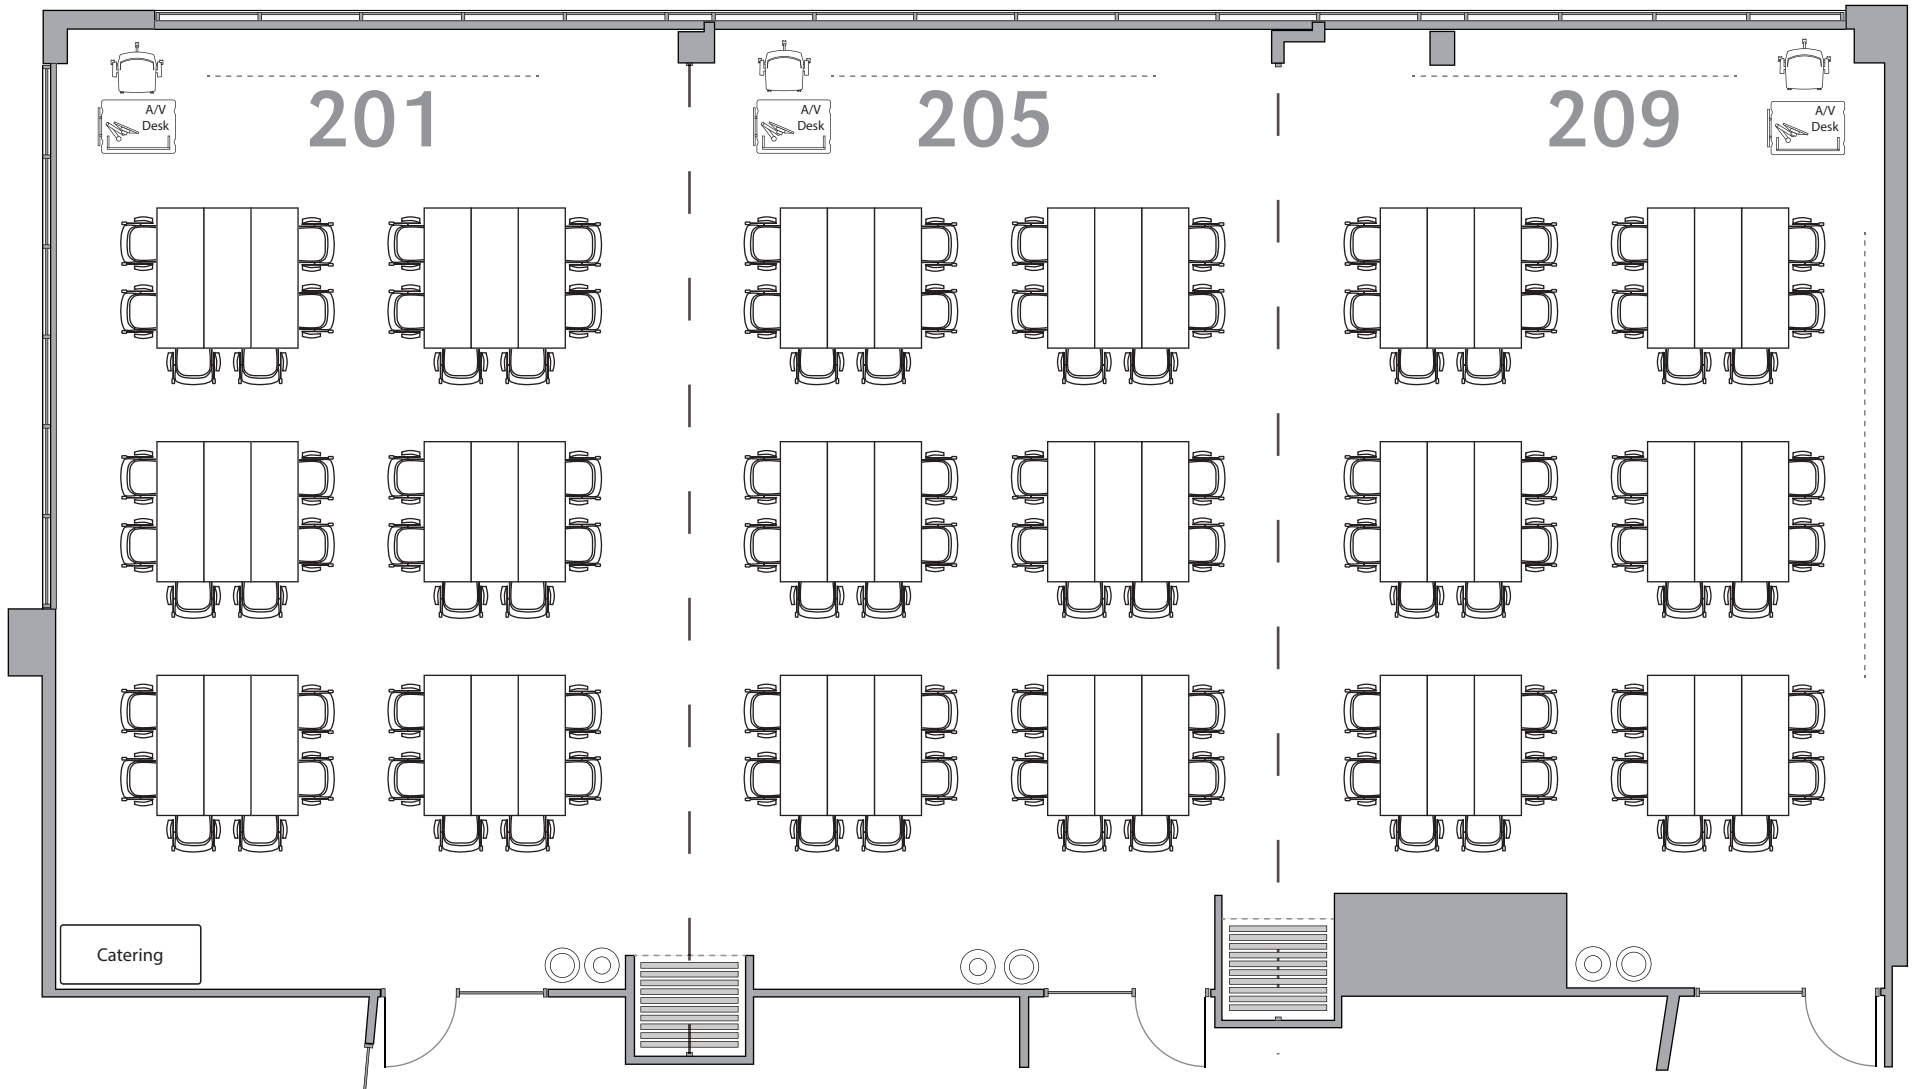

UNIVERSITY OF NEBRASKA AT OMAHA

BARBARA WEITZ COMMUNITY ENGAGEMENT CENTER

201/205/209 | LARGE MEETING ROOM | POD SET-UP, 18 PODS, FOR 108

(108) Allsteel Seek Chairs | (54) ERG Archer Tables

Updated 12/22/17