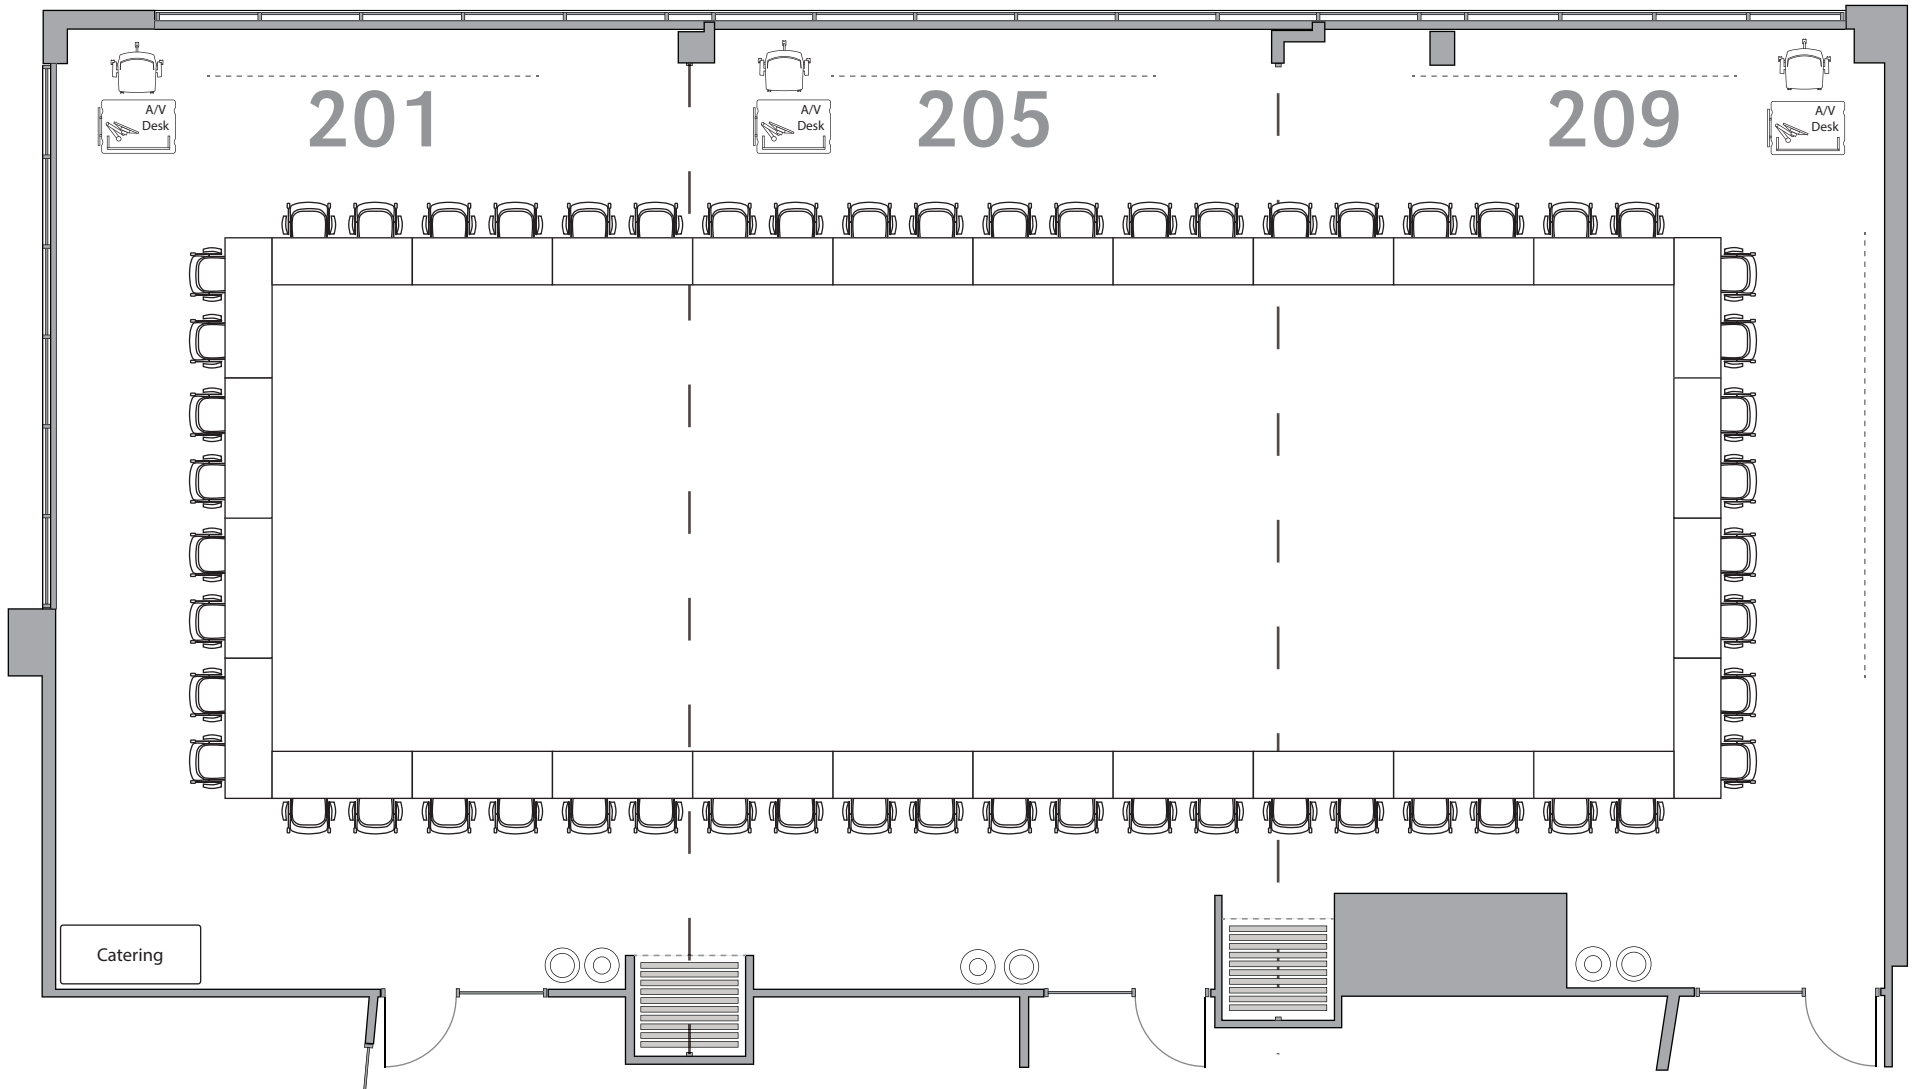

# BARBARA WEITZ COMMUNITY ENGAGEMENT CENTER

201/205/209 | LARGE MEETING ROOM | HOLLOW SQUARE SET-UP, FOR 56

*(56) Allsteel Seek Chairs | (28) ERG Archer Tables*

Updated 12/22/17