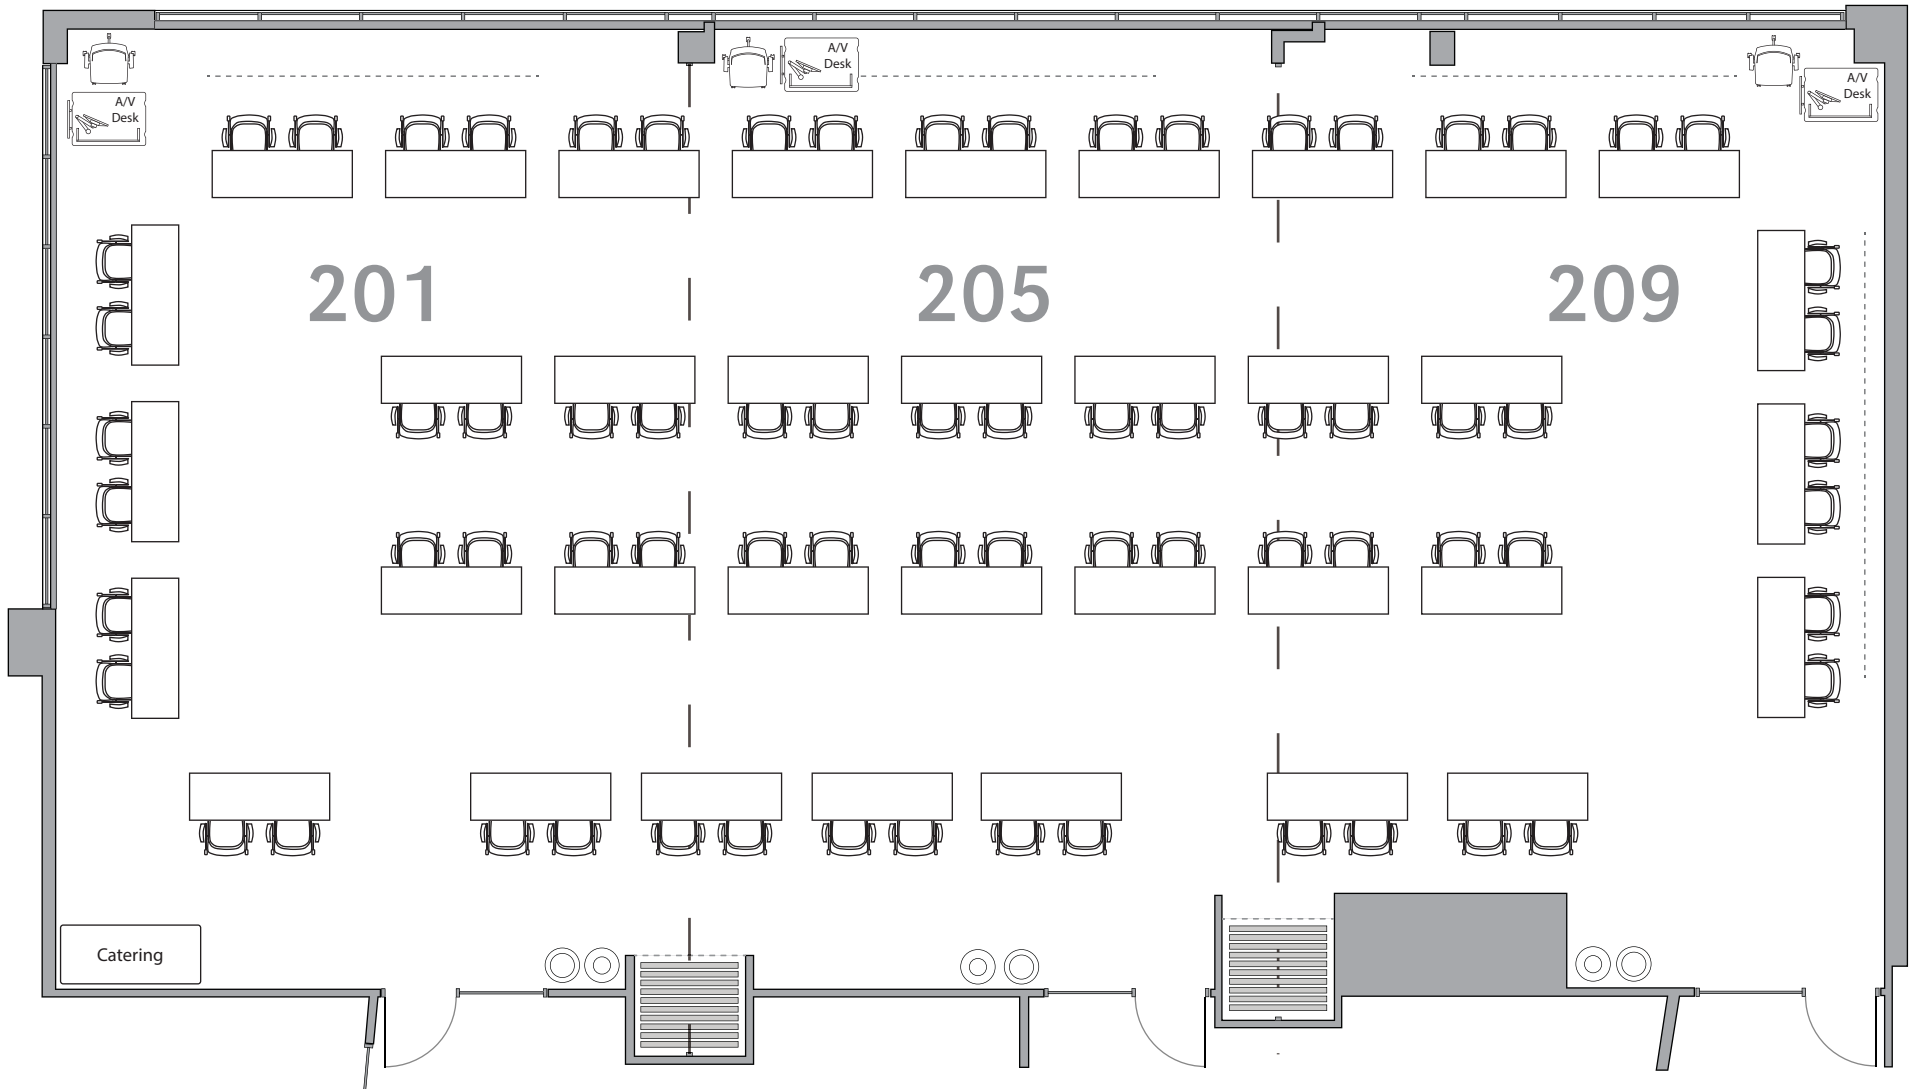

UNIVERSITY OF NEBRASKA AT OMAHA

BARBARA WEITZ COMMUNITY ENGAGEMENT CENTER

201/205/209 | LARGE MEETING ROOM | FAIR SET-UP

(72) Allsteel Seek Chairs | (36) ERG Archer Tables

Updated 12/22/17