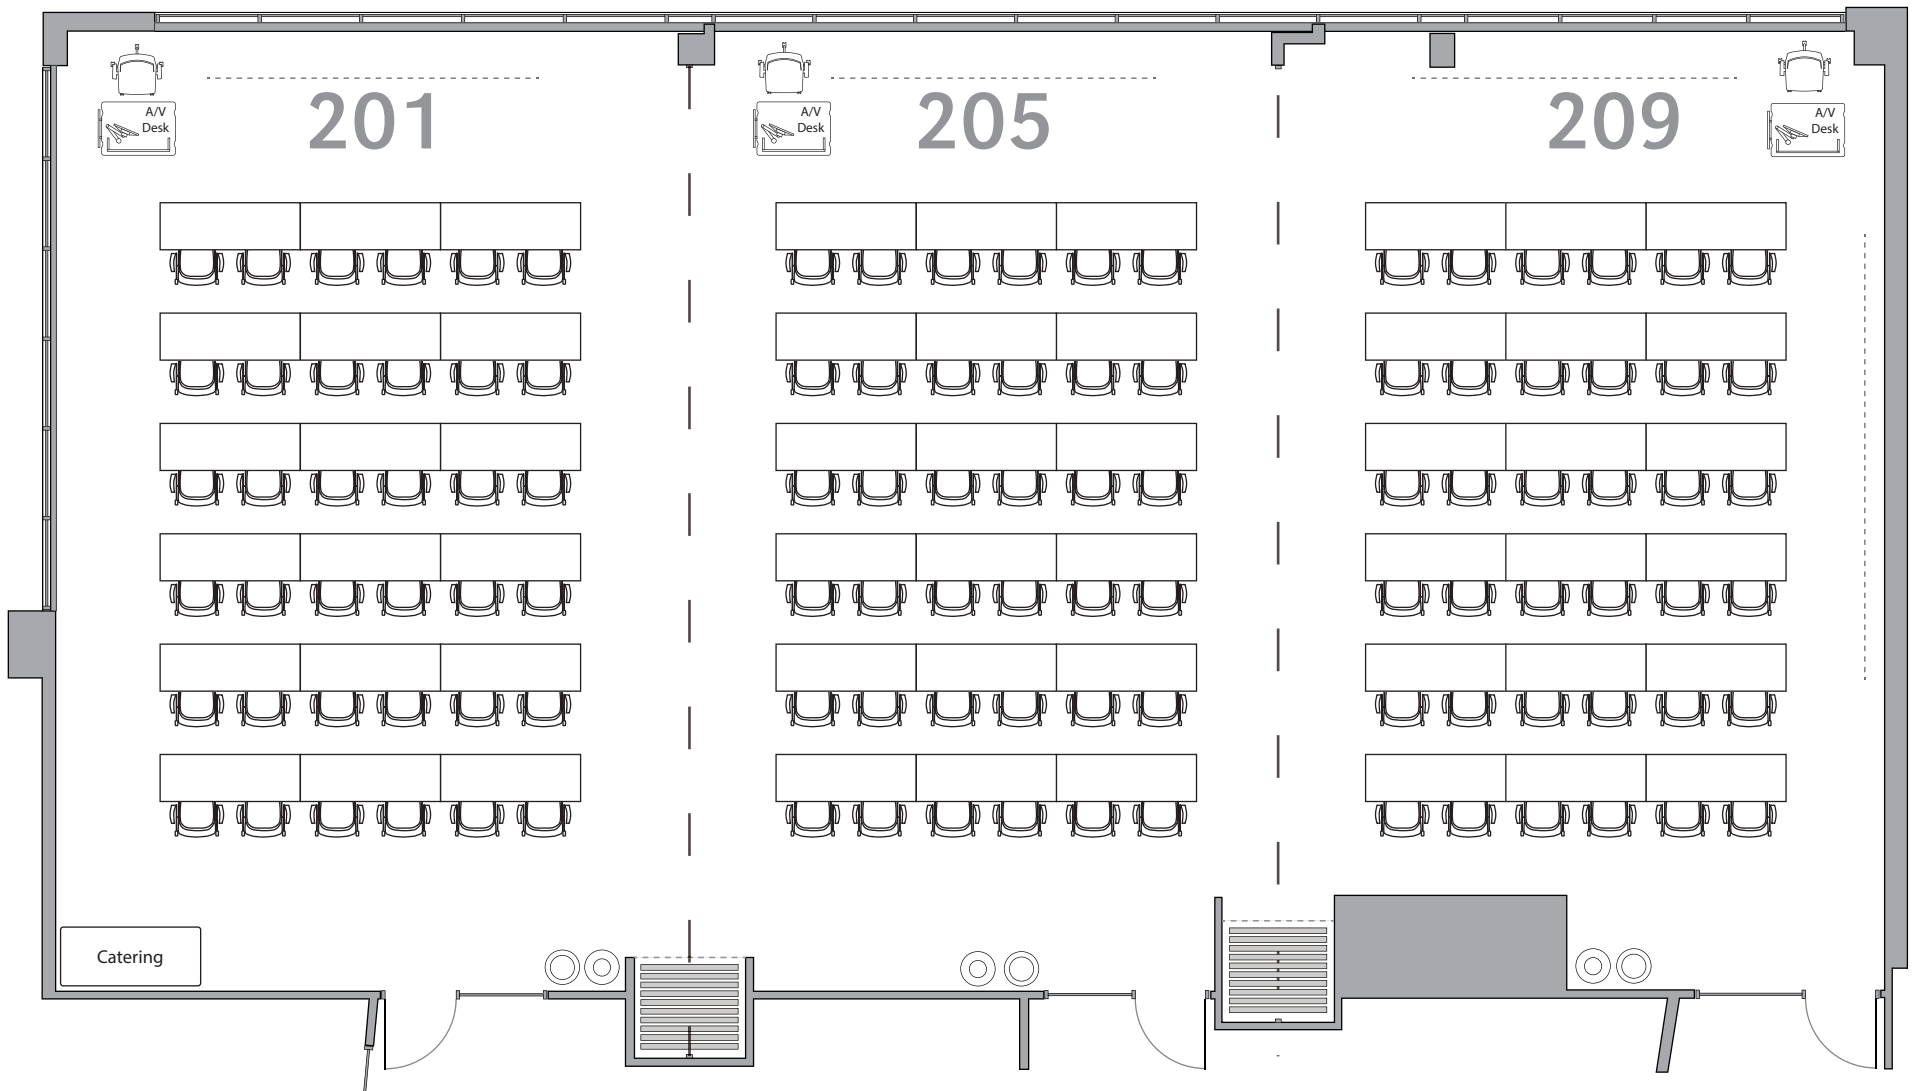

UNIVERSITY OF NEBRASKA AT OMAHA

BARBARA WEITZ COMMUNITY ENGAGEMENT CENTER

201/205/209 | LARGE MEETING ROOM | CLASSROOM SET-UP, FOR 108

(108) Allsteel Seek Chairs | (54) ERG Archer Tables

Updated 12/22/17