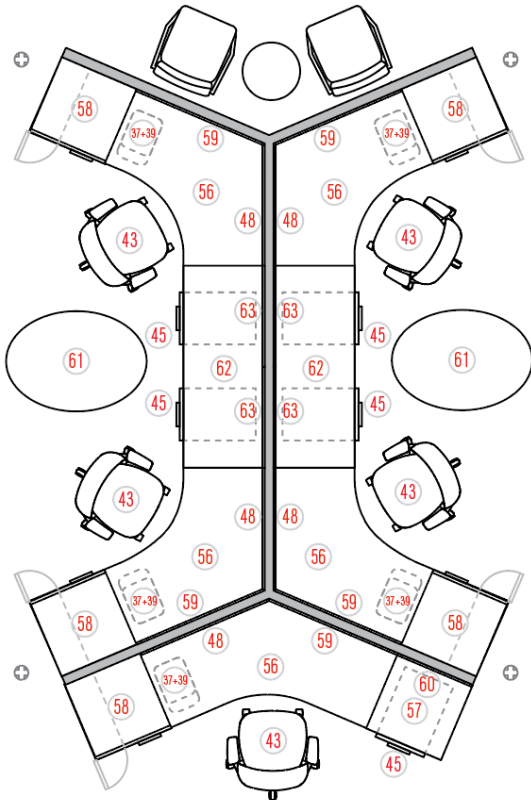

# BARBARA WEITZ COMMUNITY ENGAGEMENT CENTER

OPEN WORKSTATION SPACE LAYOUT, Approx. 40.00 SF, Located in Suites 117, 122, 126, 219, and 223

**Included Furnishings (Value of Furnishings dependent upon configuration approx. \$4700.00 - \$5400.00)**

37+39: (1) Rubbermaid Wastebasket, Medium, with Side Bin

43: (1) Knoll ReGeneration Task Chair

45: (1) Steelcase Mobile File Pedestal with Seat Cushion

48: (1) Steelcase Fabric Covered Panel, Tackable Acoustic Skin, Orange

56: (1) Steelcase Corner, 120° Worksurface

57: (1) Steelcase Straight Worksurface, 24" wide

58: (1) Steelcase Tower Too, Hinged with Open Side Shelving

59: (1) Steelcase Fabric Covered Panel, Tackable Acoustic Skin, Tan

60: (1) Steelcase Markerboard Skin, 24" wide

61: (1) Steelcase Oval Table, with Adjustable Height Legs\*

62: (1) Steelcase Straight Worksurface, 60" wide\*

63: (1) Steelcase Markerboard Skin, 30" wide

\*Shared with adjacent space.