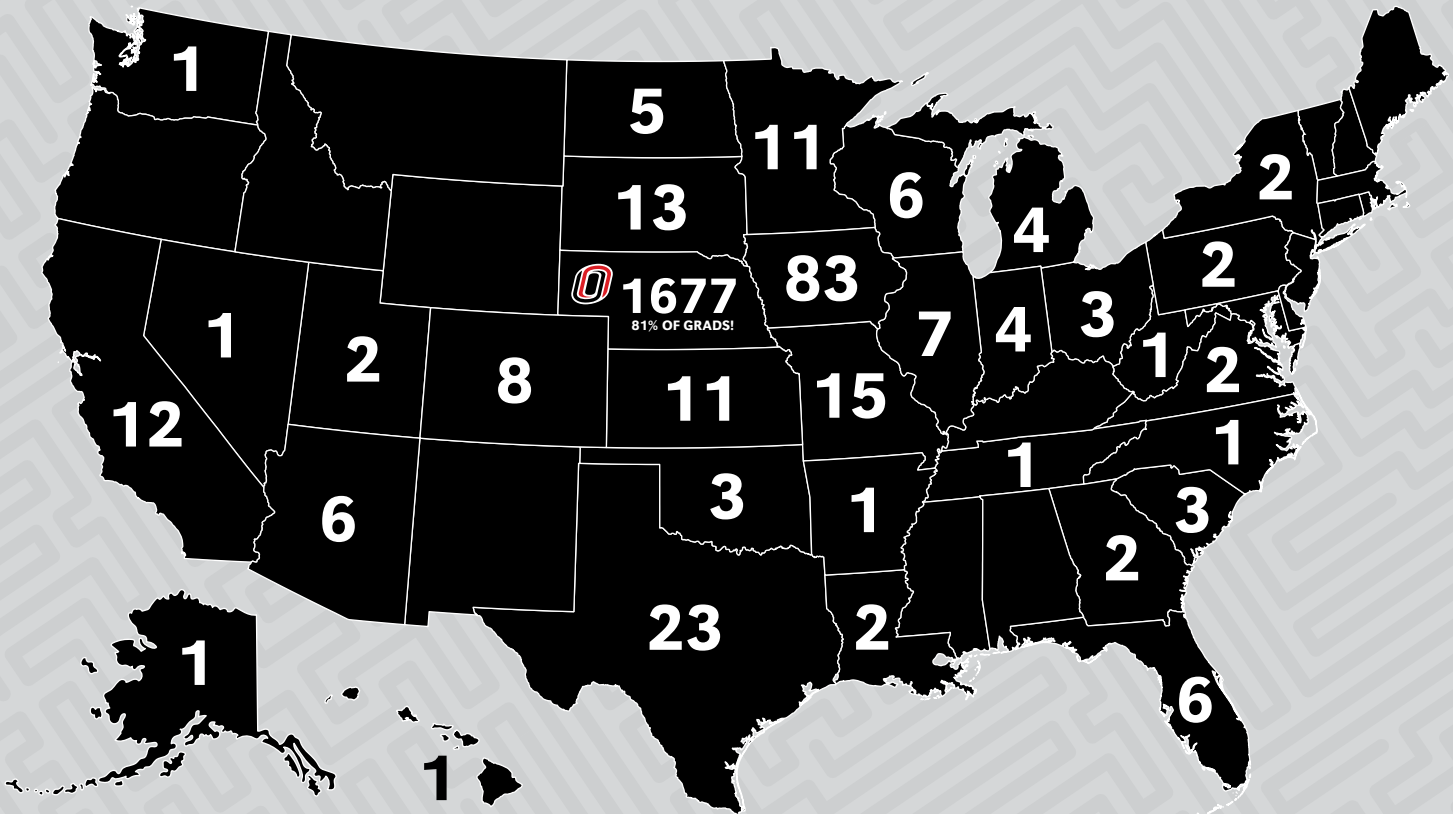

2059

TOTAL GRADUATES

from 32 countries
and 33 U.S. states

500

GRADUATE

28 doctoral degrees
16 educational specialists
456 master's degrees

1559

UNDERGRADUATE