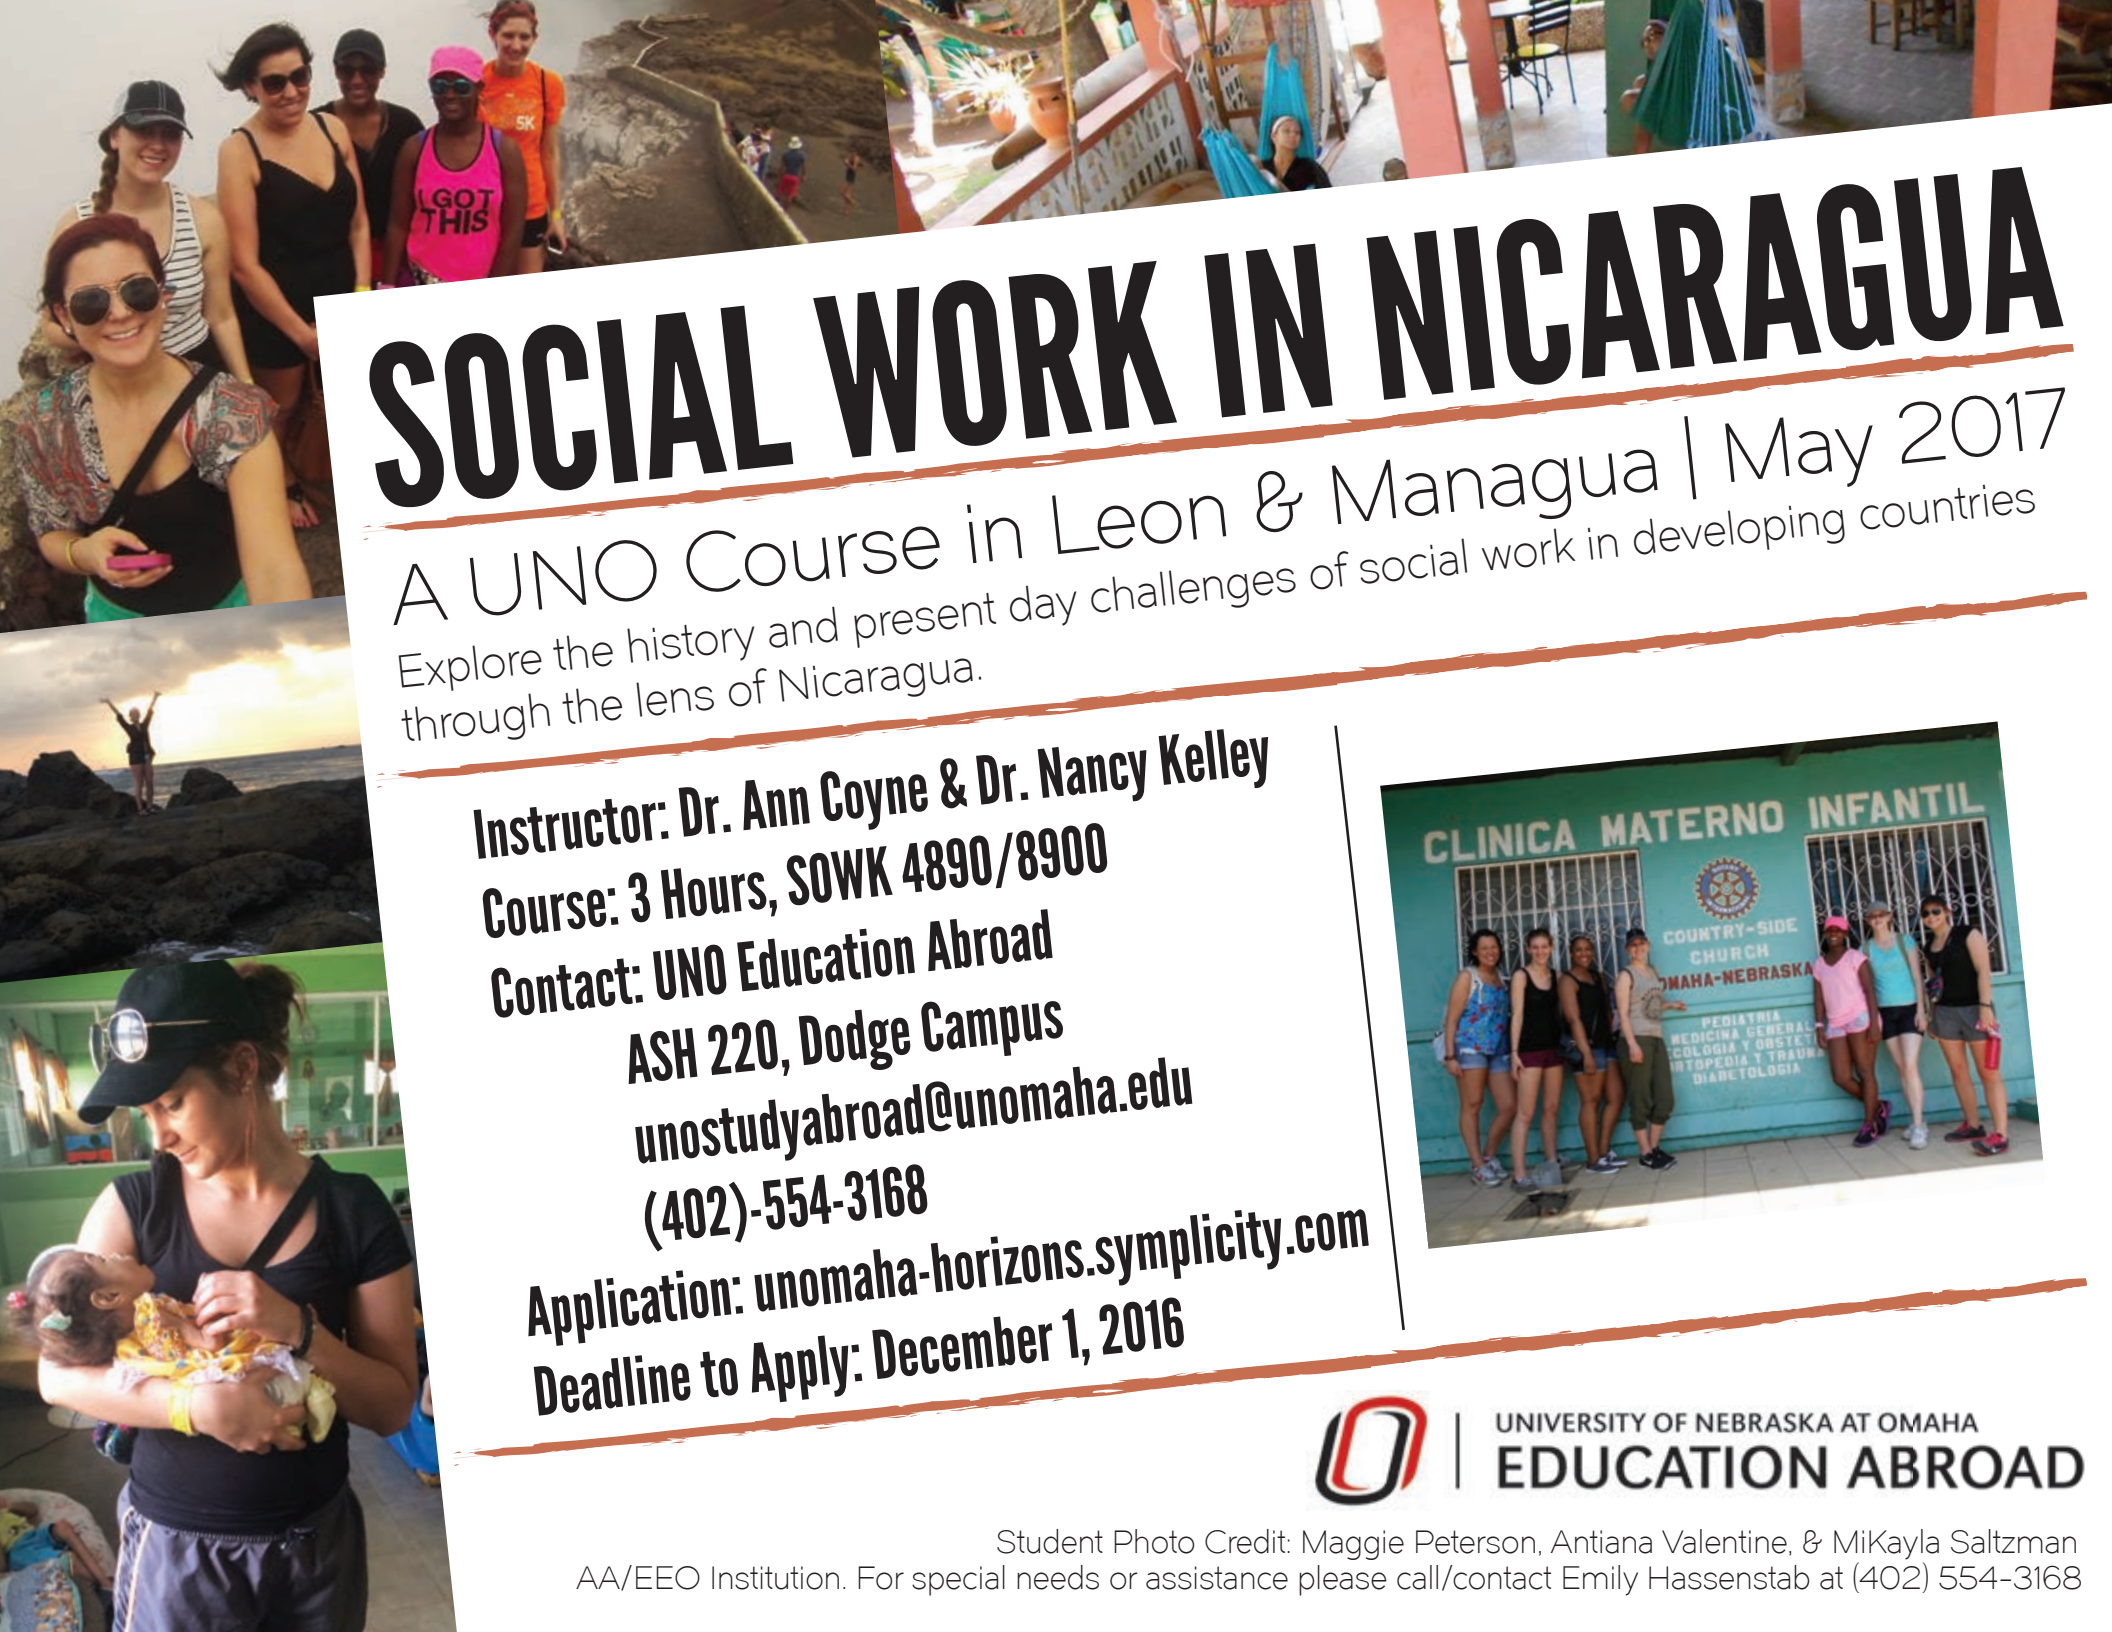

SOCIAL WORK IN NICARAGUA

A UNO Course in Leon & Managua | May 2017
Explore the history and present day challenges of social work in developing countries through the lens of Nicaragua.

Instructor: Dr. Ann Coyne & Dr. Nancy Kelley

Course: 3 Hours, SOWK 4890/8900

Contact: UNO Education Abroad

ASH 220, Dodge Campus

unostudyabroad@unomaha.edu

(402)-554-3168

Application: unomaha-horizons.symlicity.com

Deadline to Apply: December 1, 2016