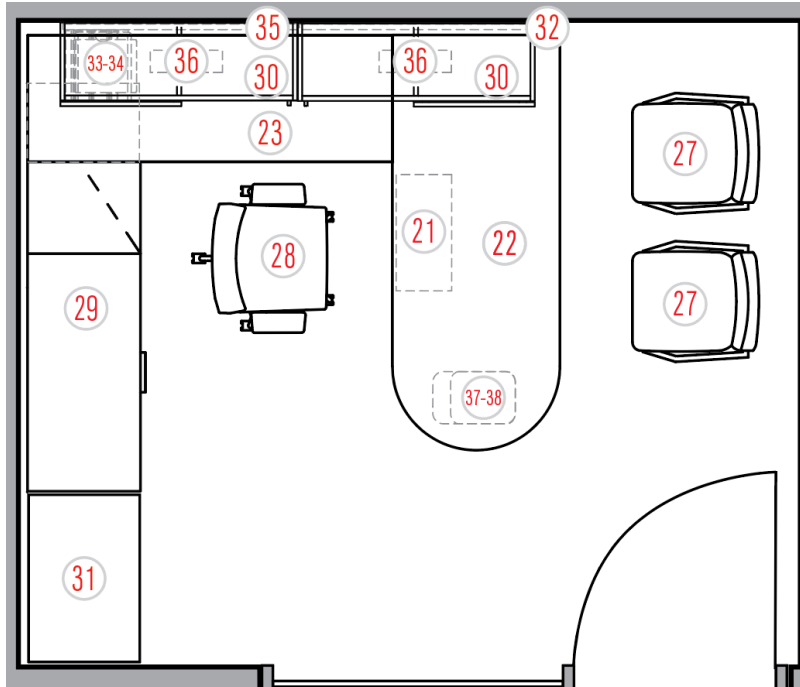

# BARBARA WEITZ COMMUNITY ENGAGEMENT CENTER

PRIVATE OFFICE SPACE LAYOUT, Ranging from Approx. 109.25 SF – 118.75 SF, Located in Suites 117, 122, 126, 219, 223, and 228.

**Included Furnishings (Value of Furnishings, dependent upon configuration approx. \$13,500)**

- 21: (1) Herman Miller Pencil Drawer
- 22+23: (1) Herman Miller Peninsula and Rectangular Surface "L" shaped Desk
- 27: (2) Source International Font 540 Side Chairs
- 28: (1) Haworth Very Desk Chair
- 29: (1) Herman Miller Metal Low Credenza Open with Drawers
- 30: (2) Herman Miller Overhead Storage Cabinet, Full Enclosure
- 31: (1) Herman Miller File Storage Option

- 32: (1) Herman Miller Tackboard, Pumpkin
- 33: (1) Herman Miller Diagonal Tray
- 34: (2) Herman Miller Paper Tray
- 35: (1) Herman Miller Rail Tile
- 36: (2) Herman Miller Performance Task Light
- 37-38: (1) Rubbermaid Wastebasket, Medium with Side Bin