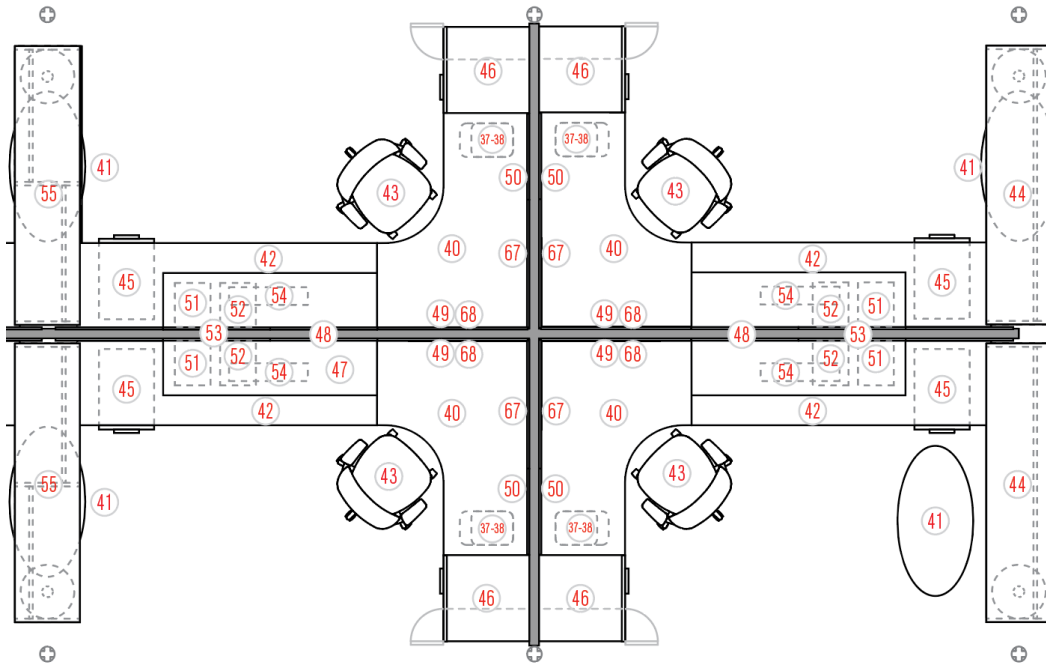

# BARBARA WEITZ COMMUNITY ENGAGEMENT CENTER

LARGE SEMI-PRIVATE SPACE LAYOUT, Approx. 82.50 SF, Located in Suites 117, 126, and 219

**Included Furnishings (Value of Furnishings dependent upon configuration approx. \$9300.00 - \$9800.00)**

- 37-38: (1) Rubbermaid Wastebasket, Medium, with Side Bin
- 40: (1) Steelcase Extended Corner, Curved-Front Worksurface
- 41: (1) Steelcase Oval Table, with Adjustable Height Legs\*
- 42: (1) Steelcase Straight Worksurface
- 43: (1) Knoll ReGeneration Task Chair
- 44: (1) Steelcase Duo Storage, Individual Tall Storage with Leg\*
- 45: (1) Steelcase Mobile File Pedestal with Seat Cushion
- 46: (1) Steelcase Tower Too, Hinged with Open Side Shelving
- 47: (1) Steelcase Universal Over the Case Bins with Flat Fronts
- 48: (1) Steelcase Fabric Covered Panel, Tackable Acoustic Skin, Orange
- 49: (1) Steelcase Fabric Covered Panel, Tackable Acoustic Skin, Teal
- 50: (1) Steelcase Markerboard Skin
- 51: (1) Steelcase PaperFlo Manager
- 52: (2) Steelcase Portrait Letter Tray
- 53: (1) Steelcase Slatwall Skin
- 54: (1) Steelcase Underline Shelf Light
- 55: (1) Steelcase Duo Storage, Shared Tall Storage with Leg\*
- 67: (1) Steelcase Fabric Covered Panel, Tackable Acoustic Skin, Tan
- 68: (1) Steelcase Fabric Covered Panel, Tackable Acoustic Skin, Tan

\*Shared with adjacent space, except end spaces have Individual Shared Tall Storage units and Oval Tables.