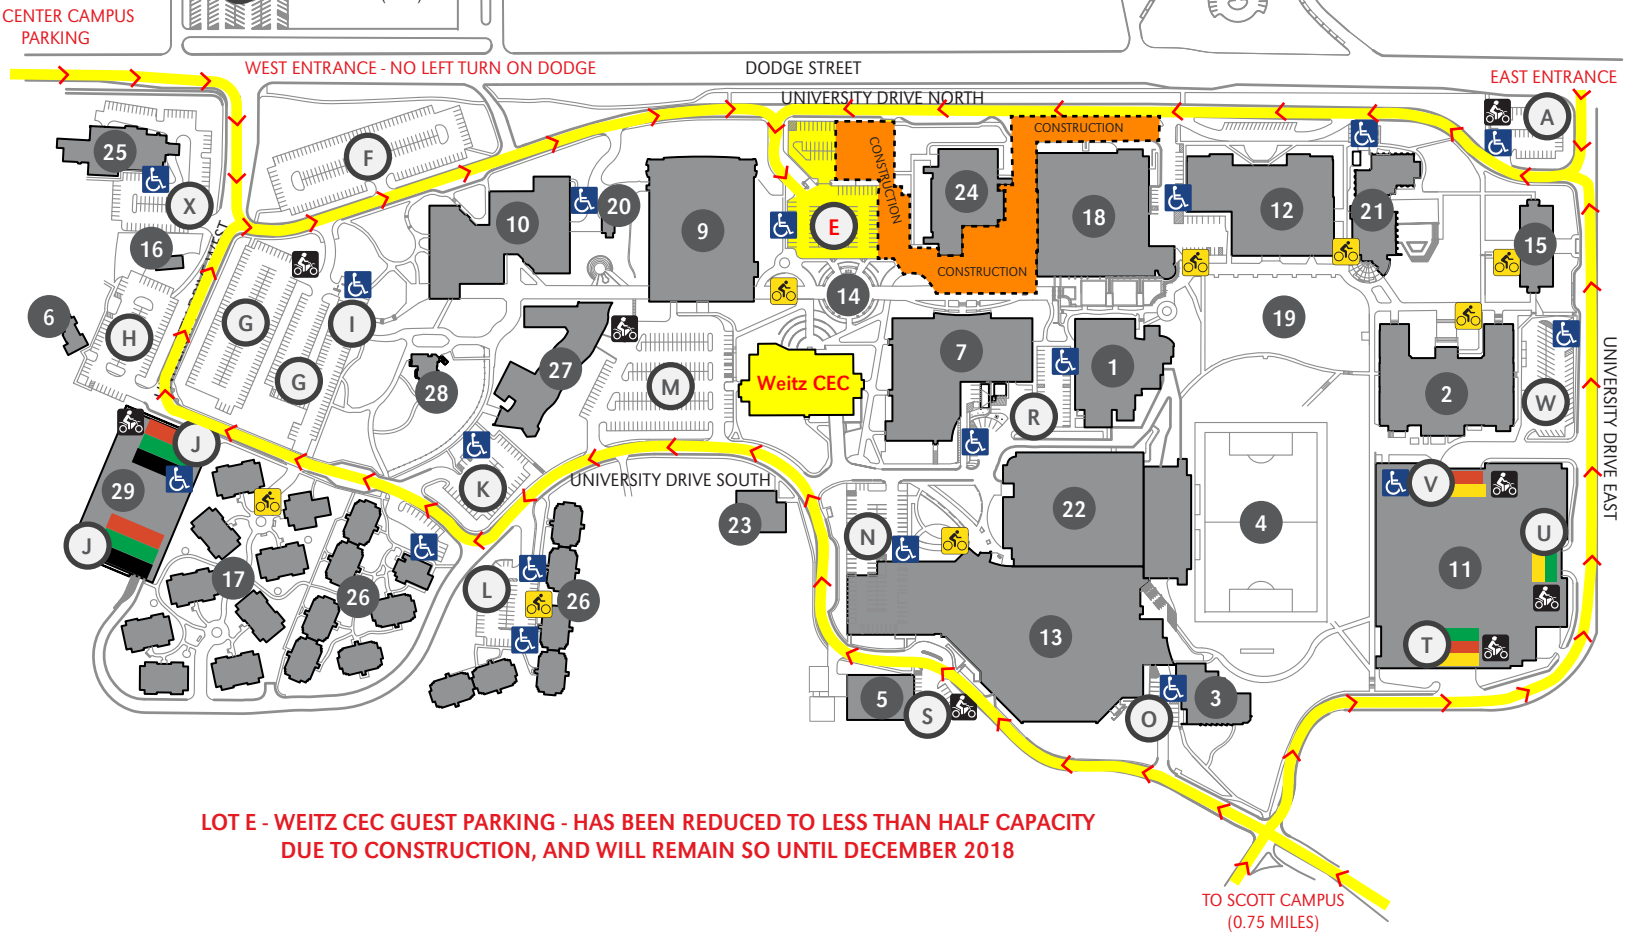

UNIVERSITY OF NEBRASKA AT OMAHA DODGE CAMPUS PARKING MAP

UPDATED 01/13/17

- 1 Allwine Hall (AH)
- 2 Arts & Sciences Hall (ASH)
- 3 Biomechanics Research Building (BRB)
- 4 Caniglia Field (CF)
- 5 Central Utilities Plant (CUP)
- 6 Child Care Center (CCC)
- 7 College of Public Affairs & Community Service (CPACS)
- 8 Barbara Weitz Community Engagement Center (Weitz CEC)
- 9 Criss Library (CL)
- 10 Durham Science Center (DSC)
- 11 East Parking Garage (EPG)
- 12 Eppley Administration Building (EAB)
- 13 Health, Physical Education & Recreation (HPER)
- 14 Henningson Memorial Campanile (HMC) (clock tower)
- 15 Kayser Hall (KH)
- 16 Landscape Services (LS)
- 17 Maverick Village (MV)
- 18 Milo Bail Student Center (MBSC)
- 19 Pep Bowl (open space)
- 20 Resource Conservation & Recovery Area (RCRA)
- 21 Roskens Hall (RH)
- 22 Sapp Fieldhouse (SFH)
- 23 Sculpture & Ceramics Studio (SCS)
- 24 Strauss Performing Arts Center (SPAC)
- 25 Thompson Alumni Center (TAC)
- 26 University Village (UV)
- 27 Weber Fine Arts Building (WFAB)
- 28 Welcome Center (WC)
- 29 West Parking Garage (WPG)

LOT E - WEITZ CEC GUEST PARKING - HAS BEEN REDUCED TO LESS THAN HALF CAPACITY DUE TO CONSTRUCTION, AND WILL REMAIN SO UNTIL DECEMBER 2018

WEITZ CEC GUESTS

-  HANDICAP PARKING
-  BICYCLE RACK

402.554.2800 | unomaha.edu