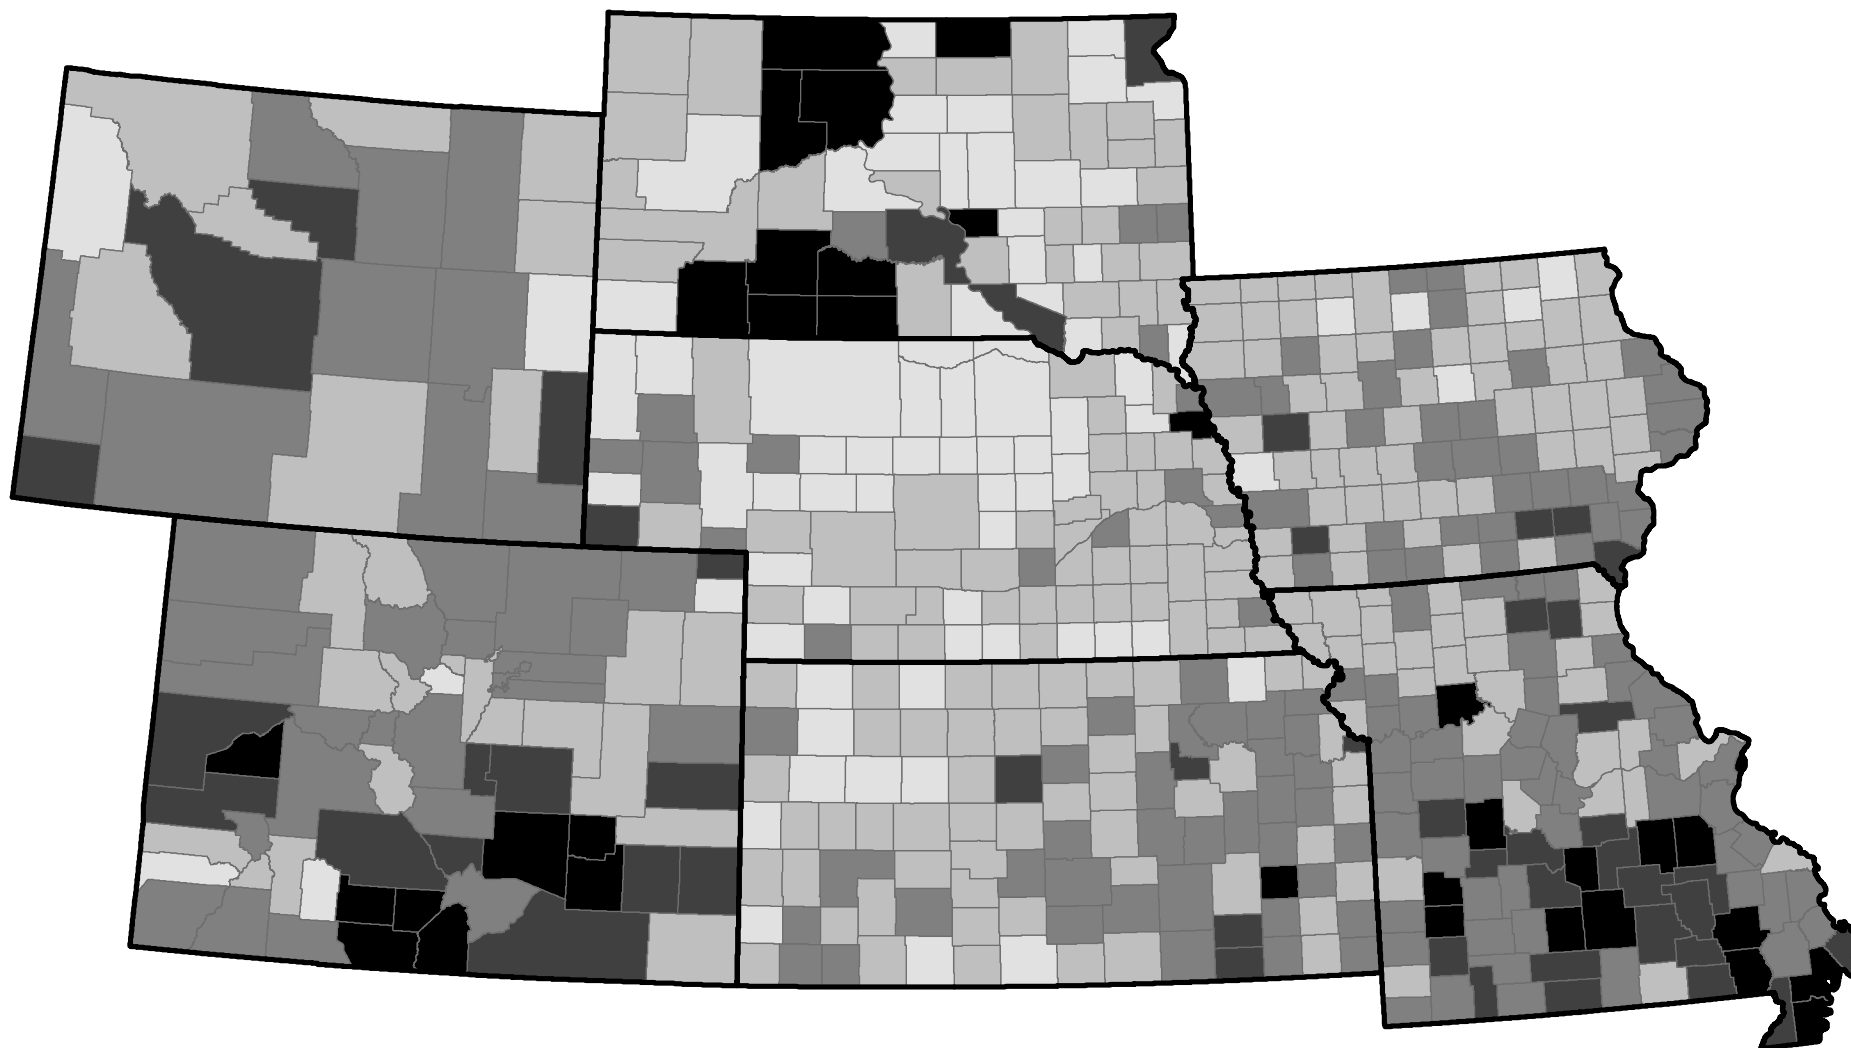

Unemployment Rate of Population Age 16 or Older for Counties in Colorado, Iowa, Kansas, Missouri, Nebraska, South Dakota and Wyoming: 2018

 < 2.0% (79) 2.0 - 3.9% (235) 4.0 - 5.9% (167) 6.0 - 7.9% (50) 8.0% + (34)

Source: U.S. Census Bureau, American Community Survey 5-Year Estimates, 2014-2018. Map prepared by UNO Center for Public Affairs Research.