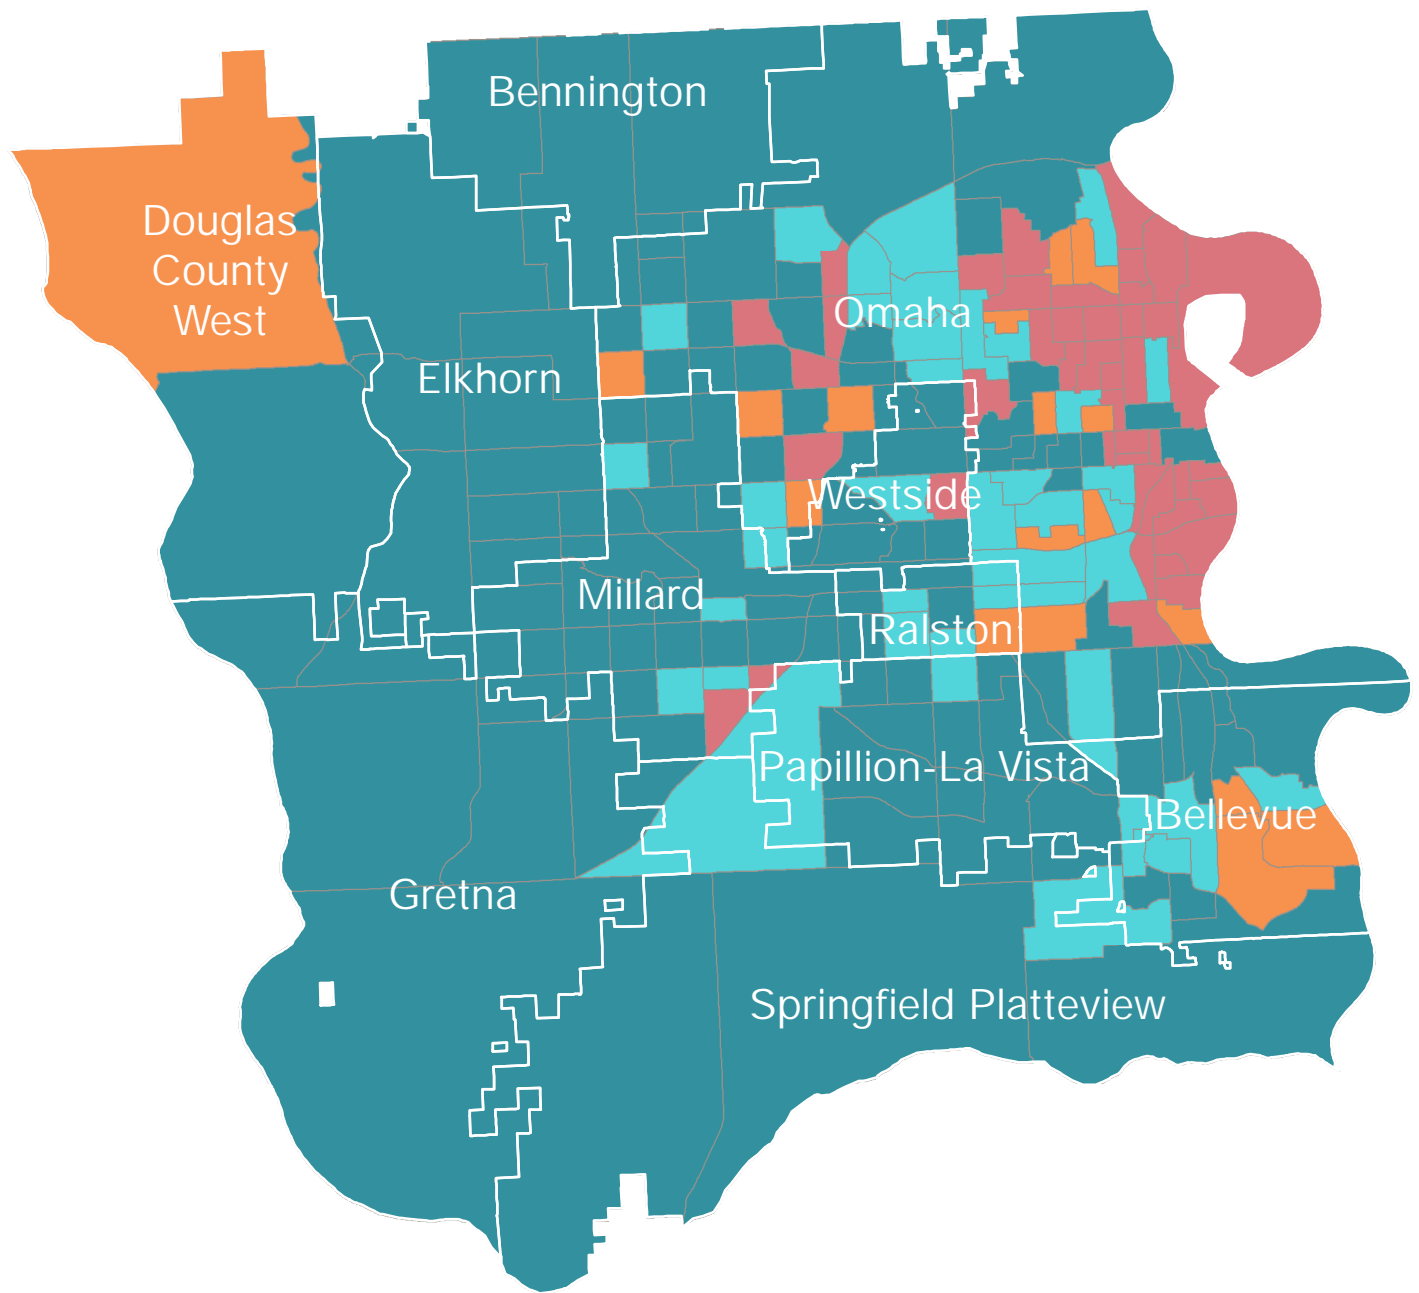

Percent of Population Under Age 6 in Poverty, Census Tracts, Douglas and Sarpy Counties, Nebraska, 2018

Source: U.S. Census Bureau, American Community Survey 5-Year Estimates, 2014-2018