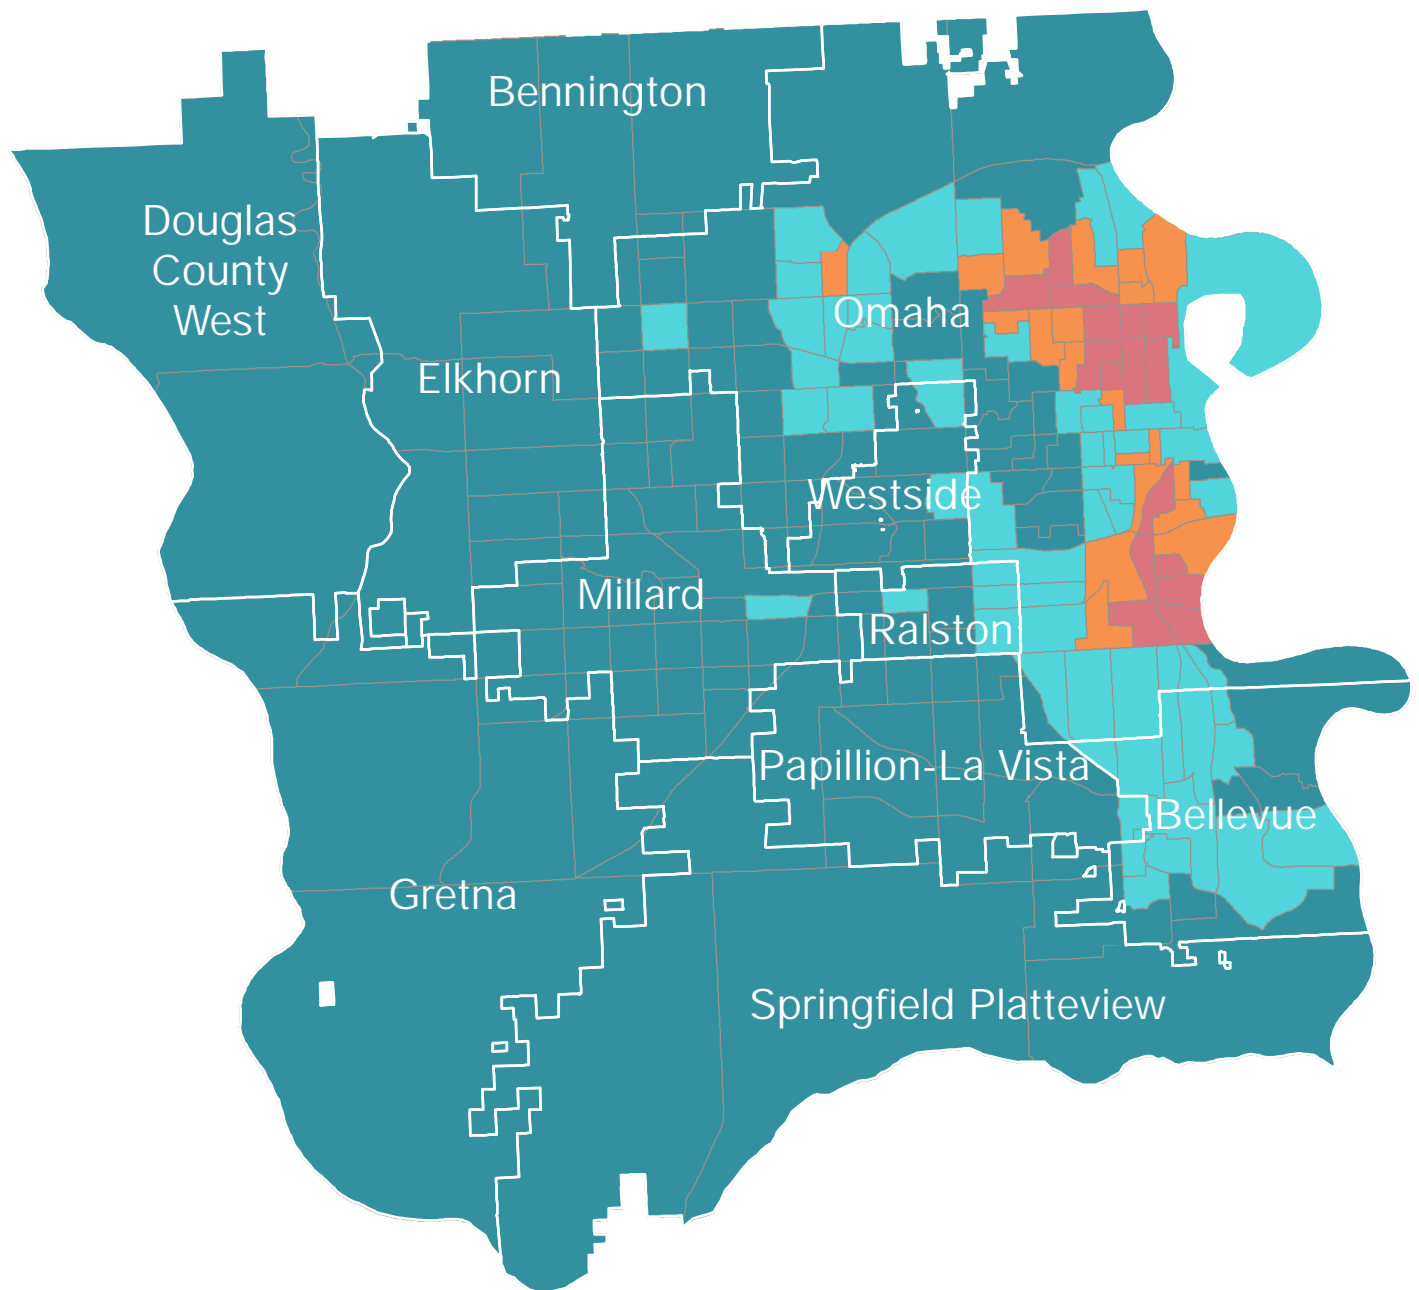

# Percent of Population of Color, Census Tracts, Douglas and Sarpy Counties, Nebraska, 2018

Source: U.S. Census Bureau, American Community Survey 5-Year Estimates, 2014-2018