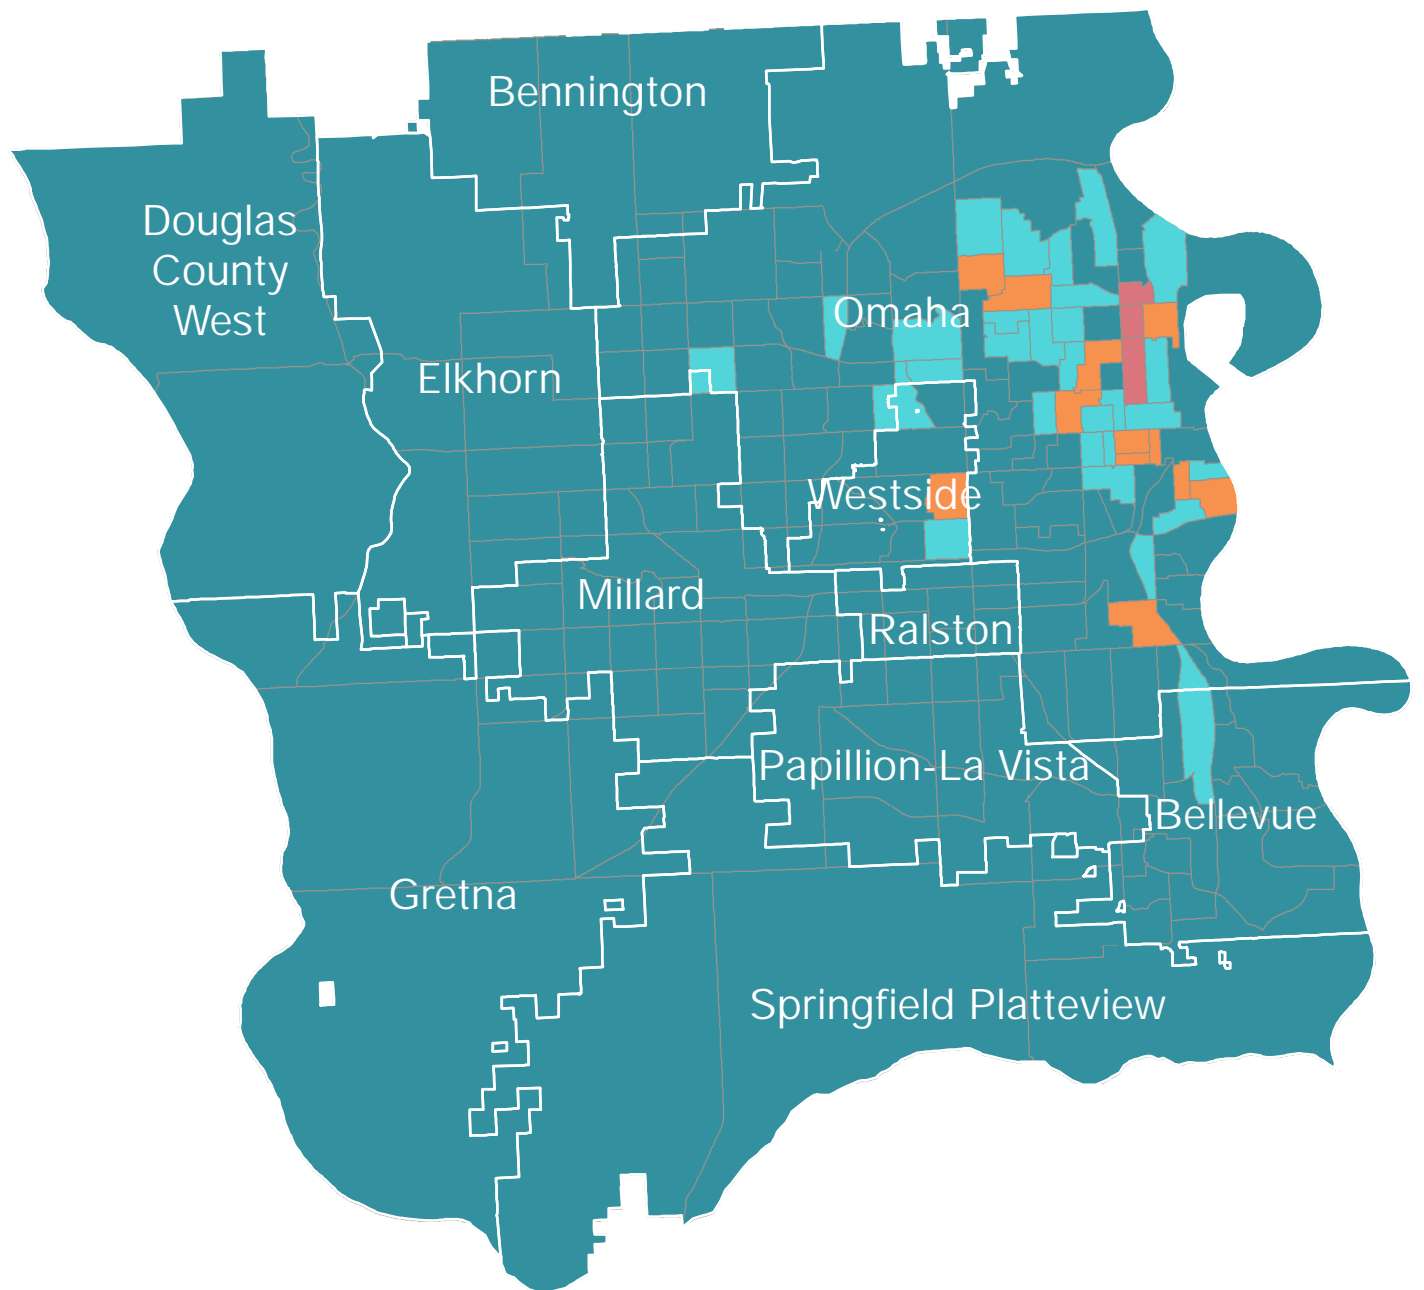

# Percent of Occupied Housing Units with No Vehicle Available, Census Tracts, Douglas and Sarpy Counties, Nebraska, 2018

Source: U.S. Census Bureau, American Community Survey 5-Year Estimates, 2014-2018