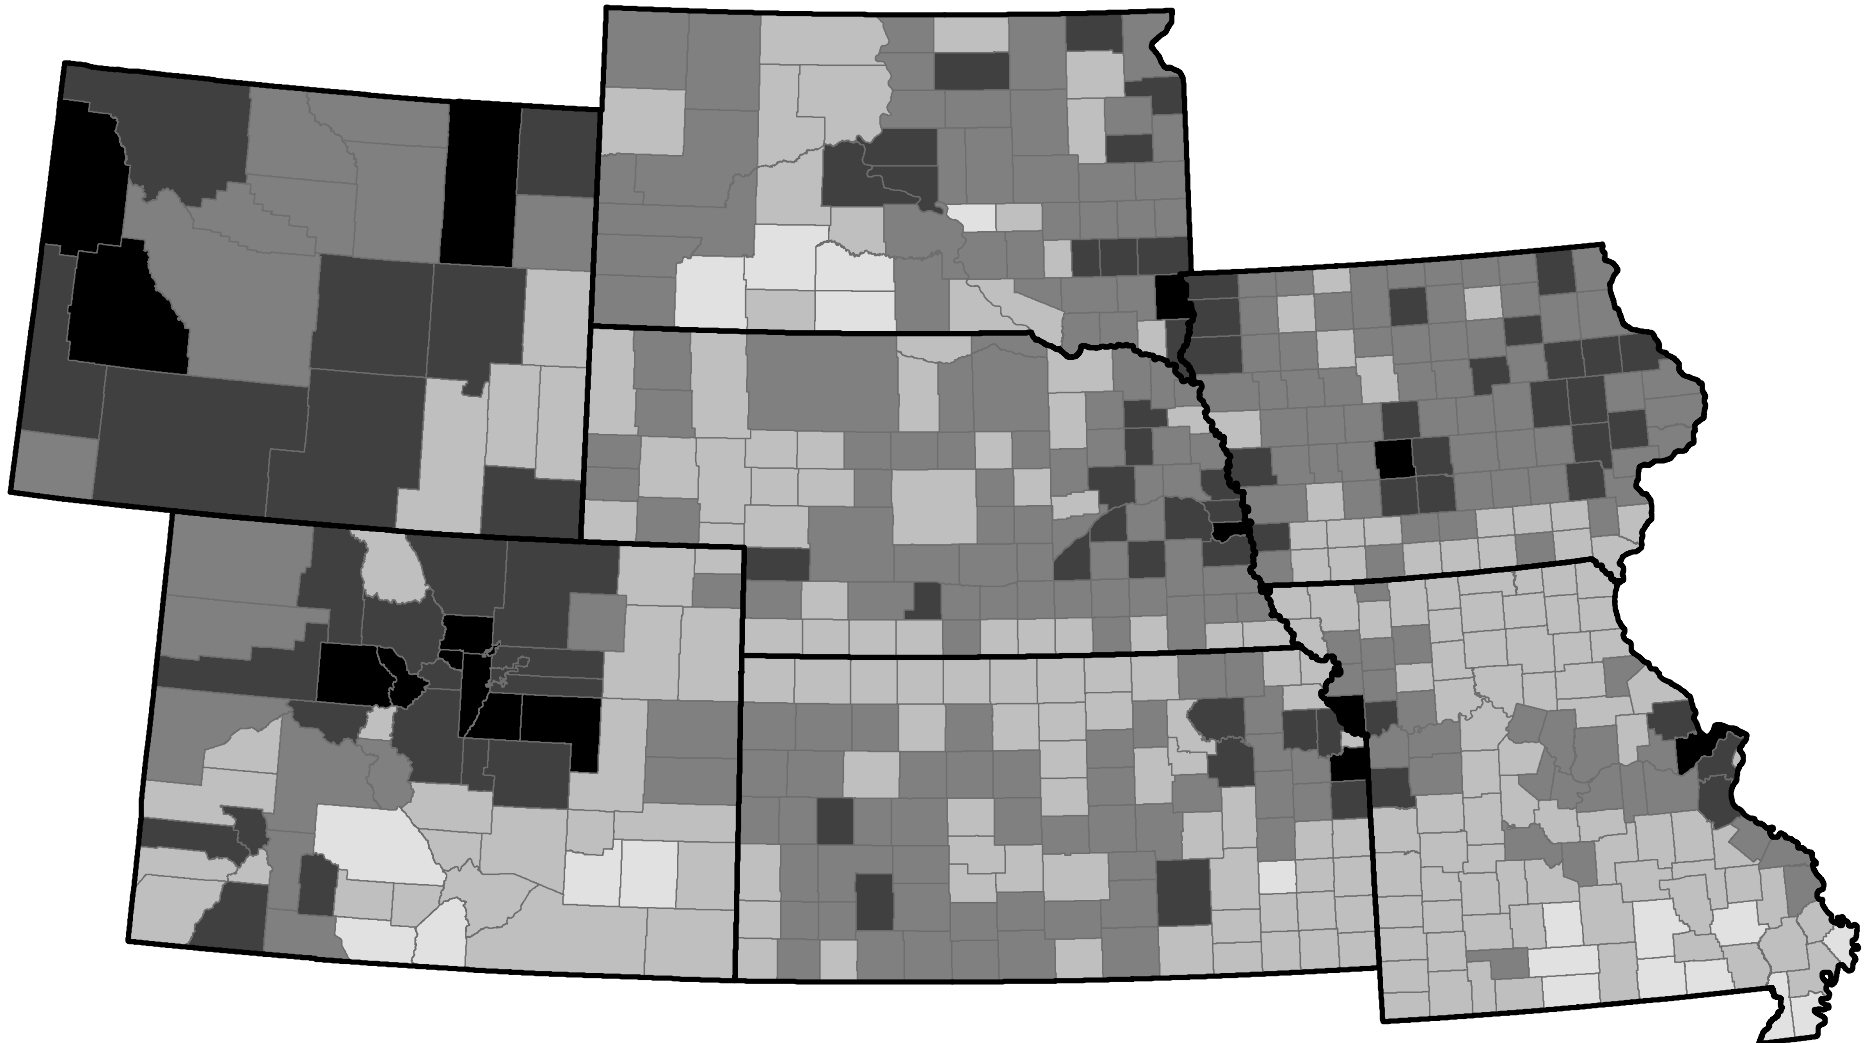

# Median Household Income for Counties in Colorado, Iowa, Kansas, Missouri, Nebraska, South Dakota, and Wyoming: 2018

 < \$35K (21)    \$35 - 49K (215)    \$50 - 59K (230)    \$60 - 74K (82)    \$75 + (17)

Source: U.S. Census Bureau, American Community Survey 5-Year Estimates, 2014-2018. Map prepared by UNO Center for Public Affairs Research.