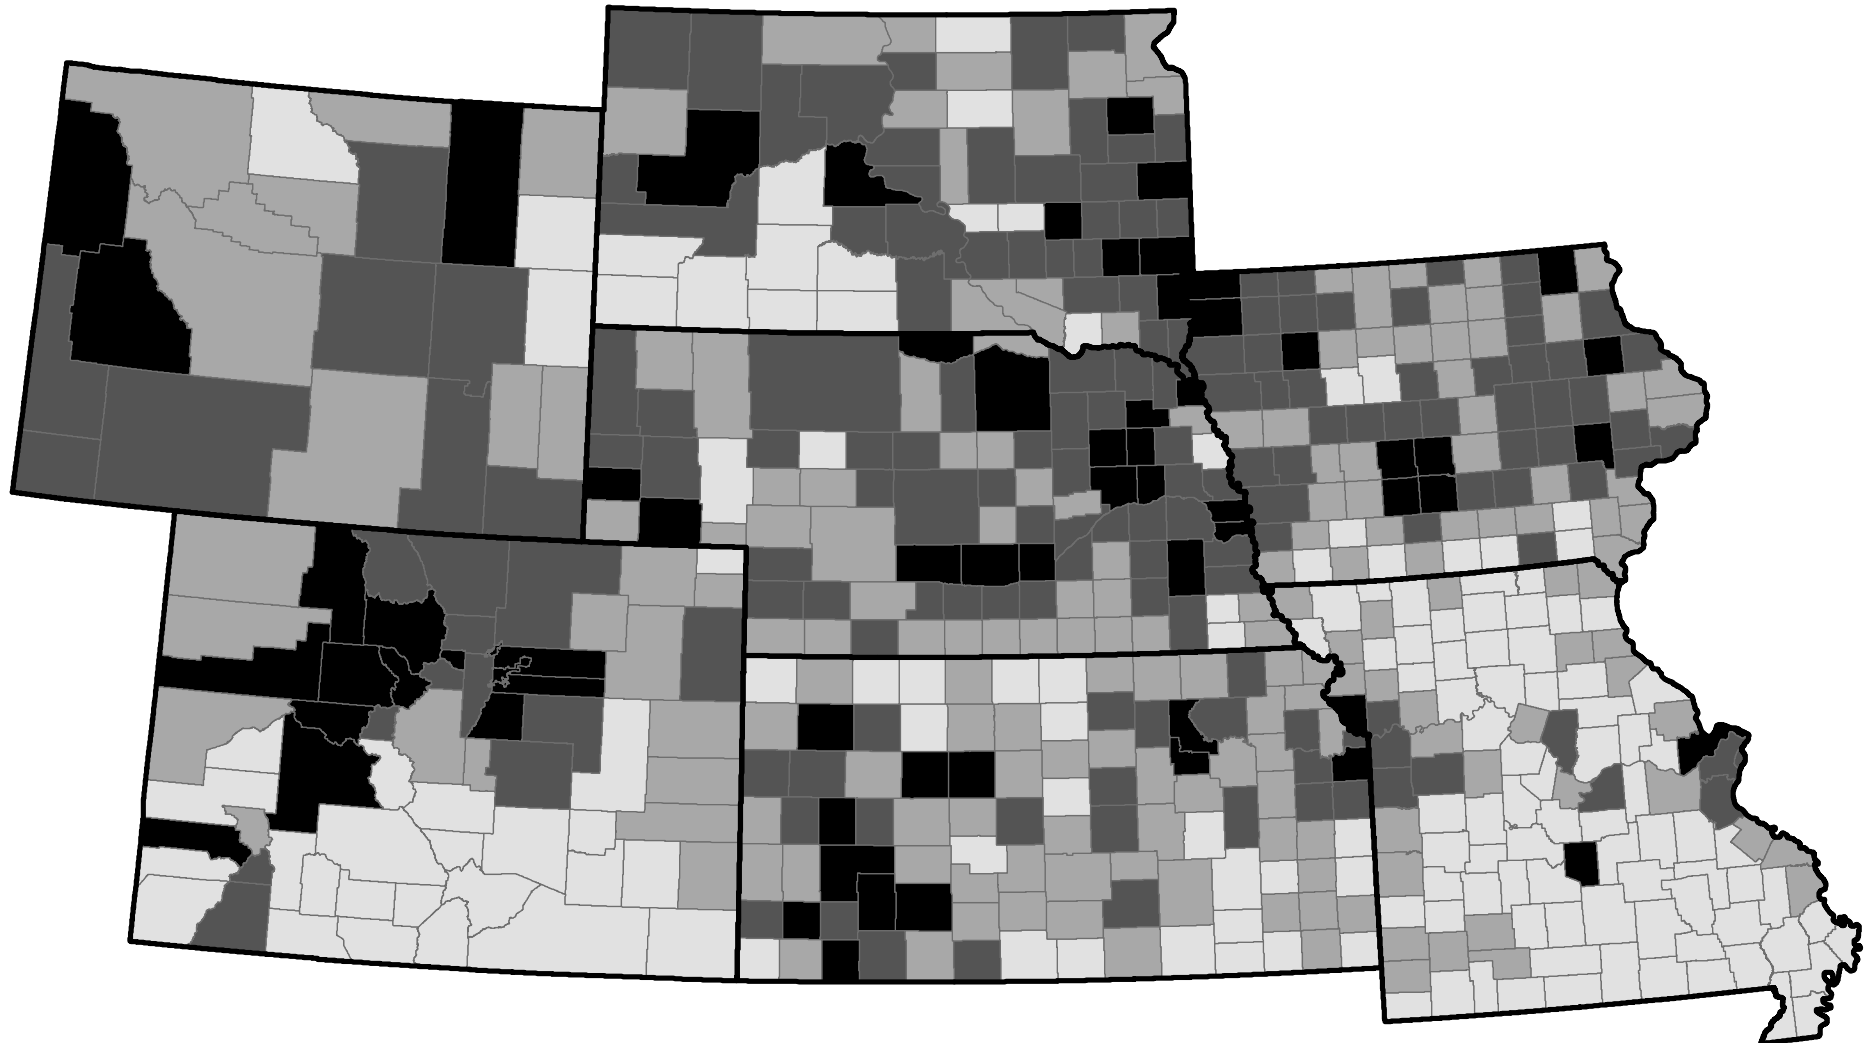

Labor Force Participation Rate for Population Age 16 or Older for Counties in Colorado, Iowa, Kansas, Missouri, Nebraska, South Dakota, and Wyoming: 2018

 < 60% (151) 60 - 64% (182) 65 - 69% (166) 70% + (66)

Source: U.S. Census Bureau, American Community Survey 5-Year Estimates, 2014-2018. Map prepared by UNO Center for Public Affairs Research.