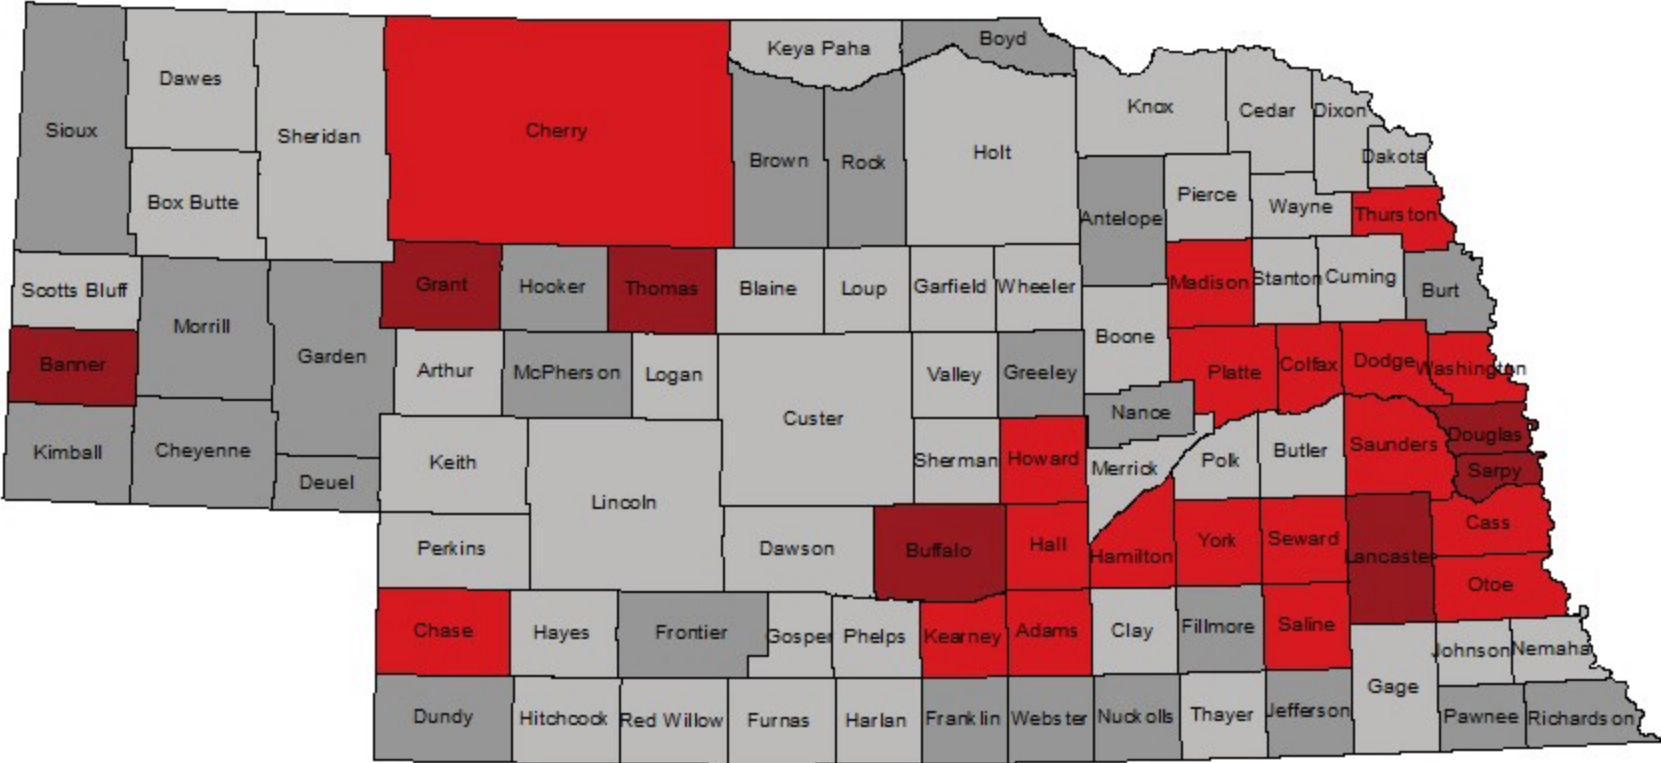

Percent change in population for Nebraska counties 2010-2018

Nebraska population overall increased 5.6%

- Population decrease of 5.0% or more (24)
- Population increase of less than 5.0% (19)
- Population decrease of less than 5.0% (43)
- Population increase of 5.0% or more (7)

Source: U.S. Census Bureau, 2010 Decennial Census; and American Community Survey 5-Year Estimates, 2014-2018
 Map created by University of Nebraska at Omaha Center for Public Affairs Research