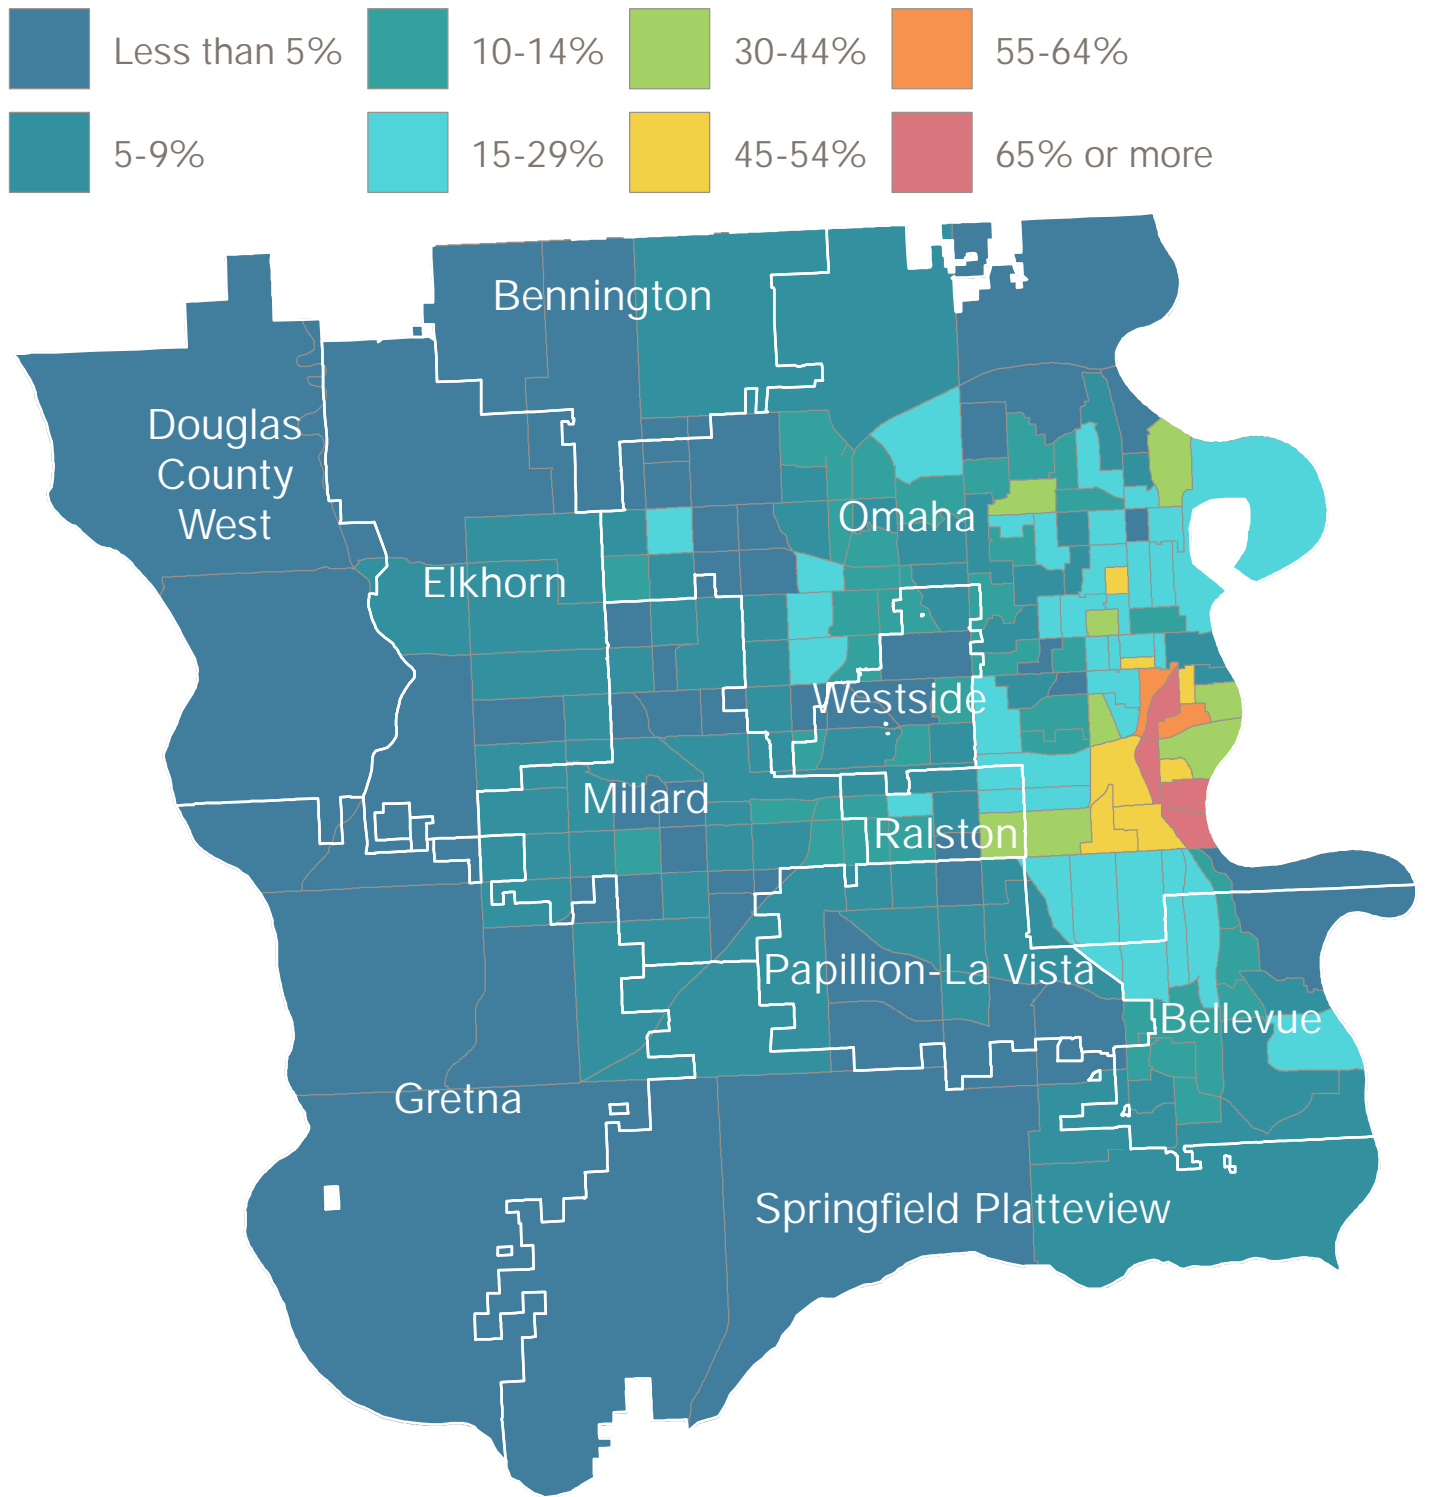

Percent of Population Age 5 or Older Speaking a Language Other than English at Home, Census Tracts, Douglas and Sarpy Counties, Nebraska, 2018

Source: U.S. Census Bureau, American Community Survey 5-Year Estimates, 2014-2018