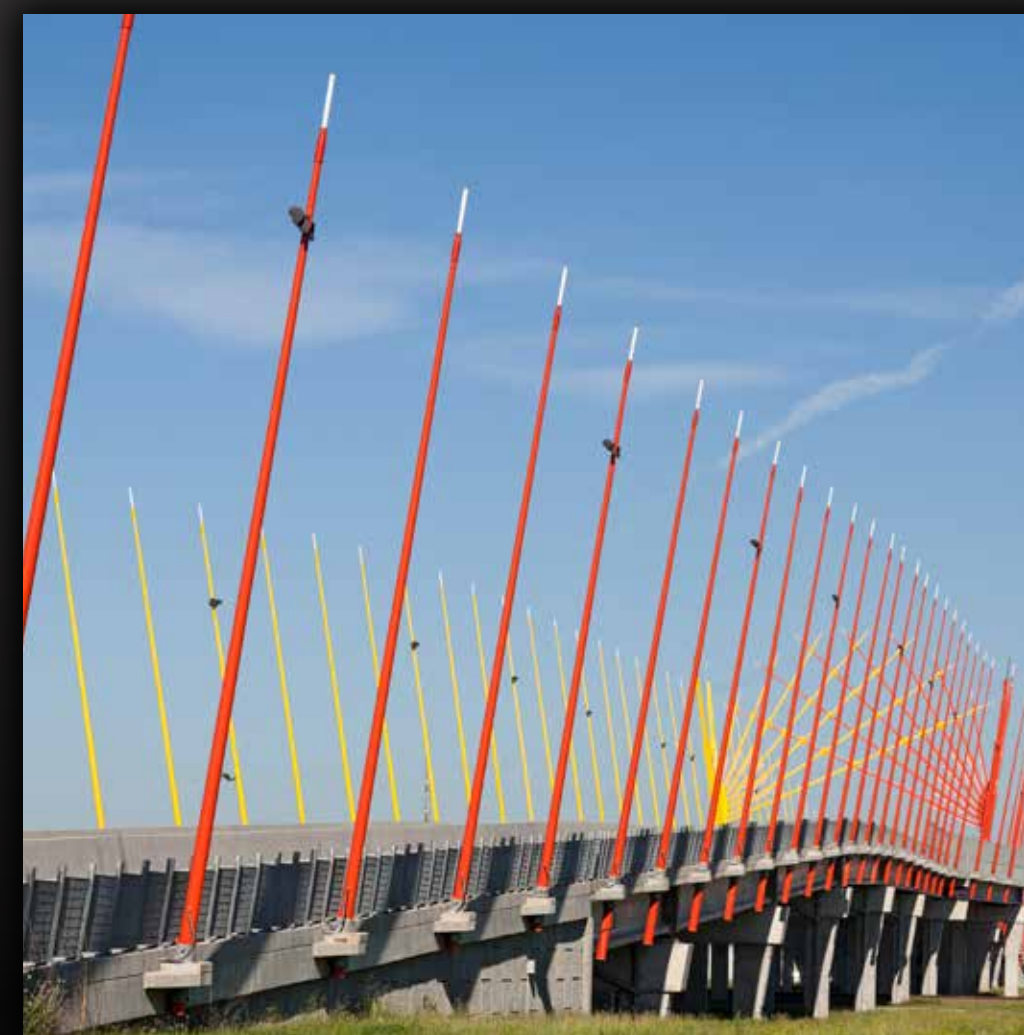

STEEL, ALUMINUM, LAMINATED DICHRIC GLASS, STAINLESS STEEL CABLES AND LED LIGHTING

IOWA

Iowa West Public Art

ED CARPENTER
BROADWAY
VIADUCT
GATEWAY
IOWAWESTPUBLICART.ORG