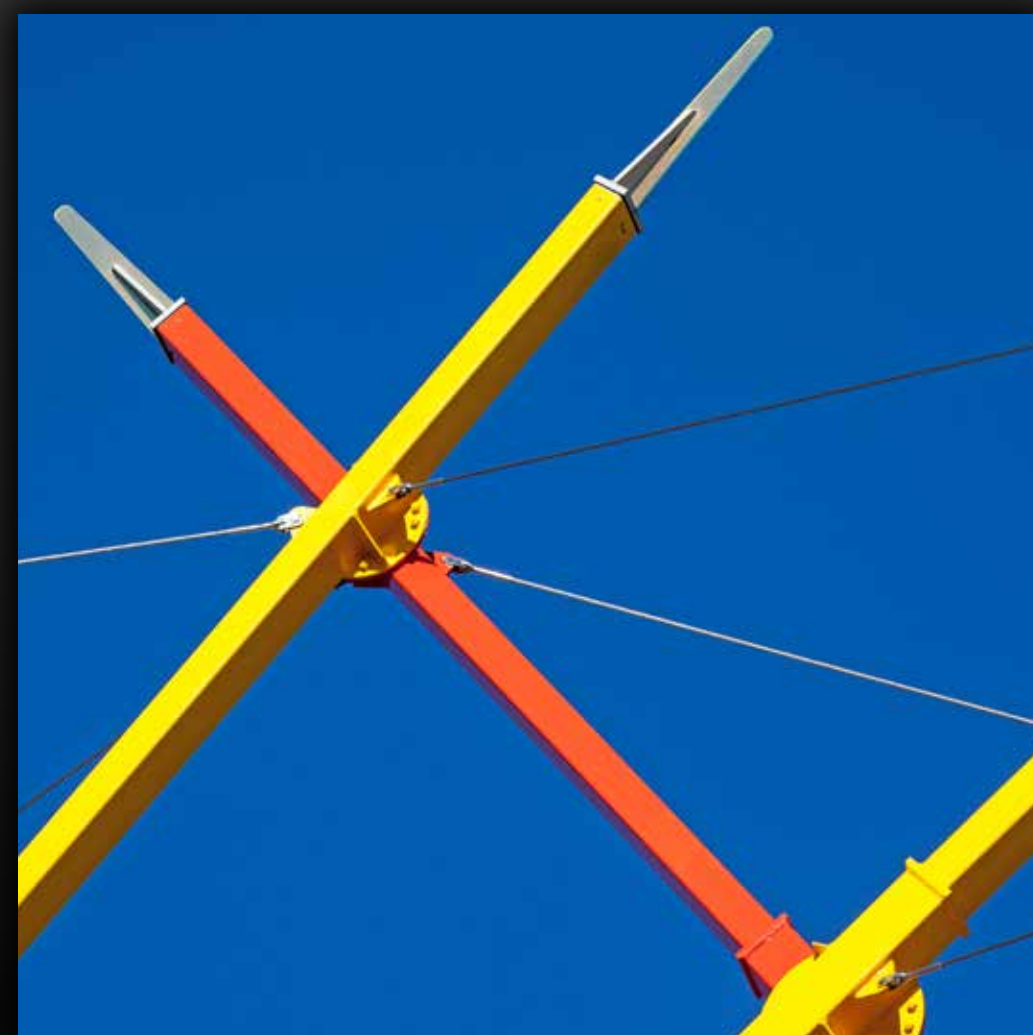

STEEL, ALUMINUM, LAMINATED DICHRIC GLASS, STAINLESS STEEL CABLES AND LED LIGHTING

IOWA

Iowa West Public Art

ED CARPENTER
BROADWAY
VIADUCT
GATEWAY
IOWAWESTPUBLICART.ORG