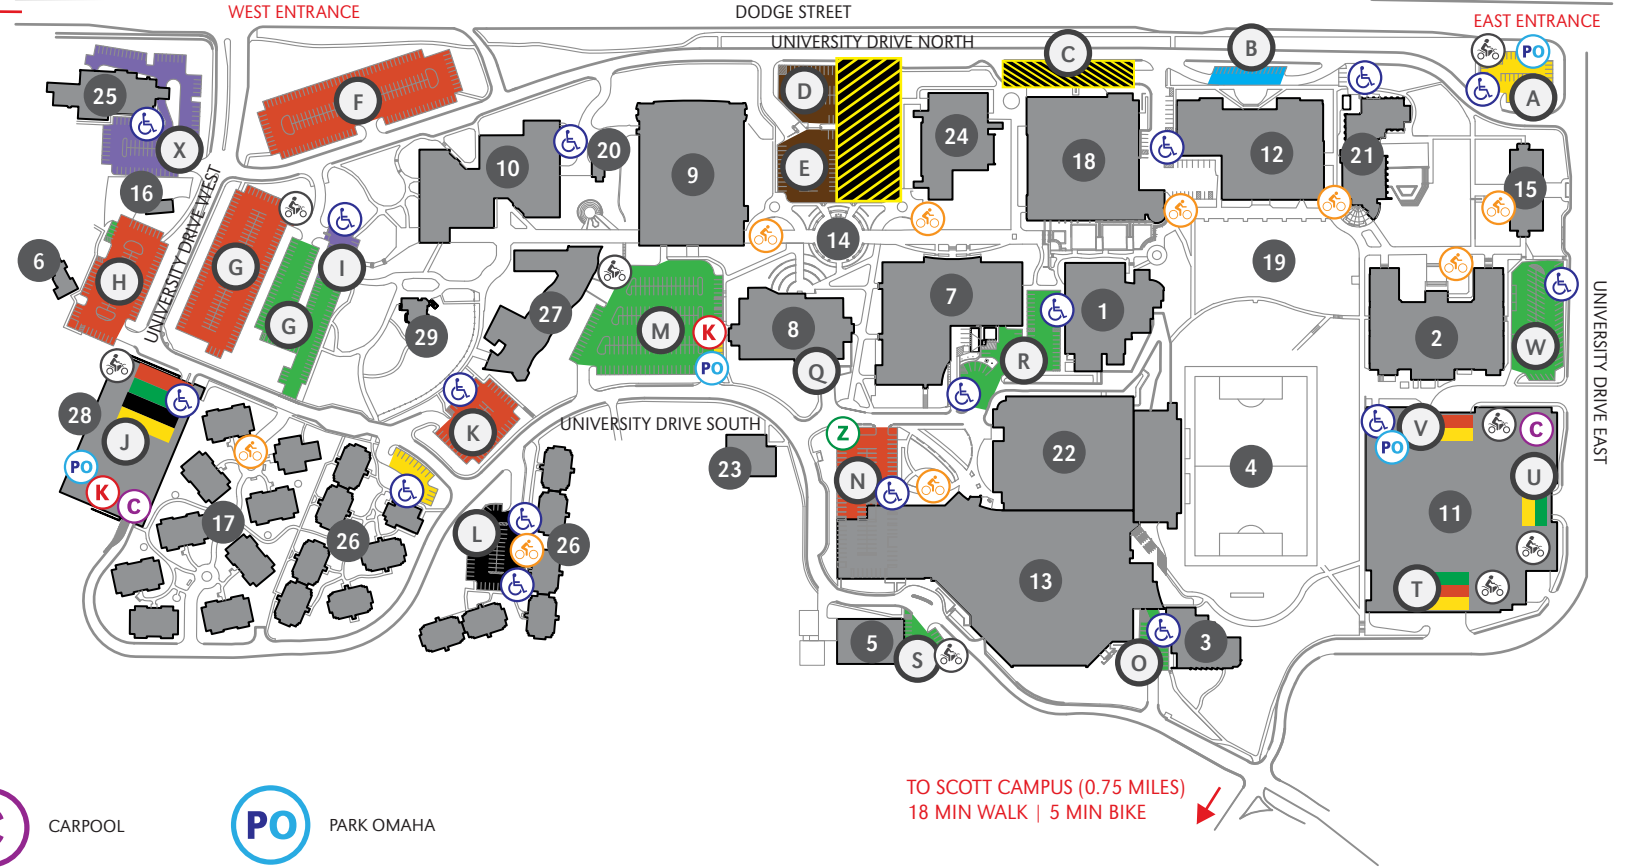

UNIVERSITY OF NEBRASKA AT OMAHA DODGE CAMPUS PARKING MAP

UPDATED 10/26/17

- 1 Allwine Hall (AH)
- 2 Arts & Sciences Hall (ASH)
- 3 Biomechanics Research Building (BRB)
- 4 Caniglia Field (CF)
- 5 Central Utilities Plant (CUP)
- 7 College of Public Affairs & Community Service (CPACS)
- 8 Barbara Weitz Community Engagement Center (Weitz CEC)
- 9 Criss Library (CL)
- 10 Durham Science Center (DSC)
- 11 East Parking Garage (EPG)
- 12 Eppley Administration Building (EAB)
- 13 Health & Kinesiology Building (H&K)
- 14 Henningson Memorial Campanile (HMC) (clock tower)
- 15 Kayser Hall (KH)
- 16 Landscape Services (LS)
- 17 Maverick Village (MV)
- 18 Milo Bail Student Center (MBSC)
- 19 Pep Bowl (open space)
- 20 Resource Conservation & Recovery Area (RCRA)
- 21 Roskens Hall (RH)
- 22 Sapp Fieldhouse (SFH)
- 23 Sculpture & Ceramics Studio (SCS)
- 24 Strauss Performing Arts Center (SPAC)
- 25 Thompson Alumni Center (TAC)
- 26 University Village (UV)
- 27 Weber Fine Arts Building (WFAB)
- 28 West Parking Garage (WPG)
- 29 6533 University Drive South

Z Saint Margaret Mary (SMM)

STUDENT
F/S/S SURFACE PERMITS
VISITOR
FACULTY
RESERVED
EVENT PARKING
CEC VISITOR
MV/UV RESIDENT
CLOSED LOTS

C CARPOOL	PO PARK OMAHA
K KIOSKS	Handicap HANDICAP PARKING
Bicycle BICYCLE RACKS	Motorcycle MOTORCYCLE PARKING
Z ZIPCARS	

UPDATED 10/26/17

TO DODGE CAMPUS (0.75 MILES)
18 MIN WALK | 5 MIN BIKE

PACIFIC STREET

UNL, UNK,
UNMC PARKING

- NEWMAN RESIDENT
- STUDENT
- F/S/S SURFACE PERMITS
- VISITOR
- FACULTY
- SCOTT RESIDENT
- EVENT PARKING

- C CARPOOL
- K KIOSKS
- BICYCLE RACKS
- Z ZIPCARS
- PO PARK OMAHA
- HANDICAP PARKING
- MOTORCYCLE PARKING

TO CENTER CAMPUS (0.70 MILES)
14 MIN WALK | 5 MIN BIKE

Permits Required
All Lots: Monday, 7 A.M. to Thursday, 10 P.M.