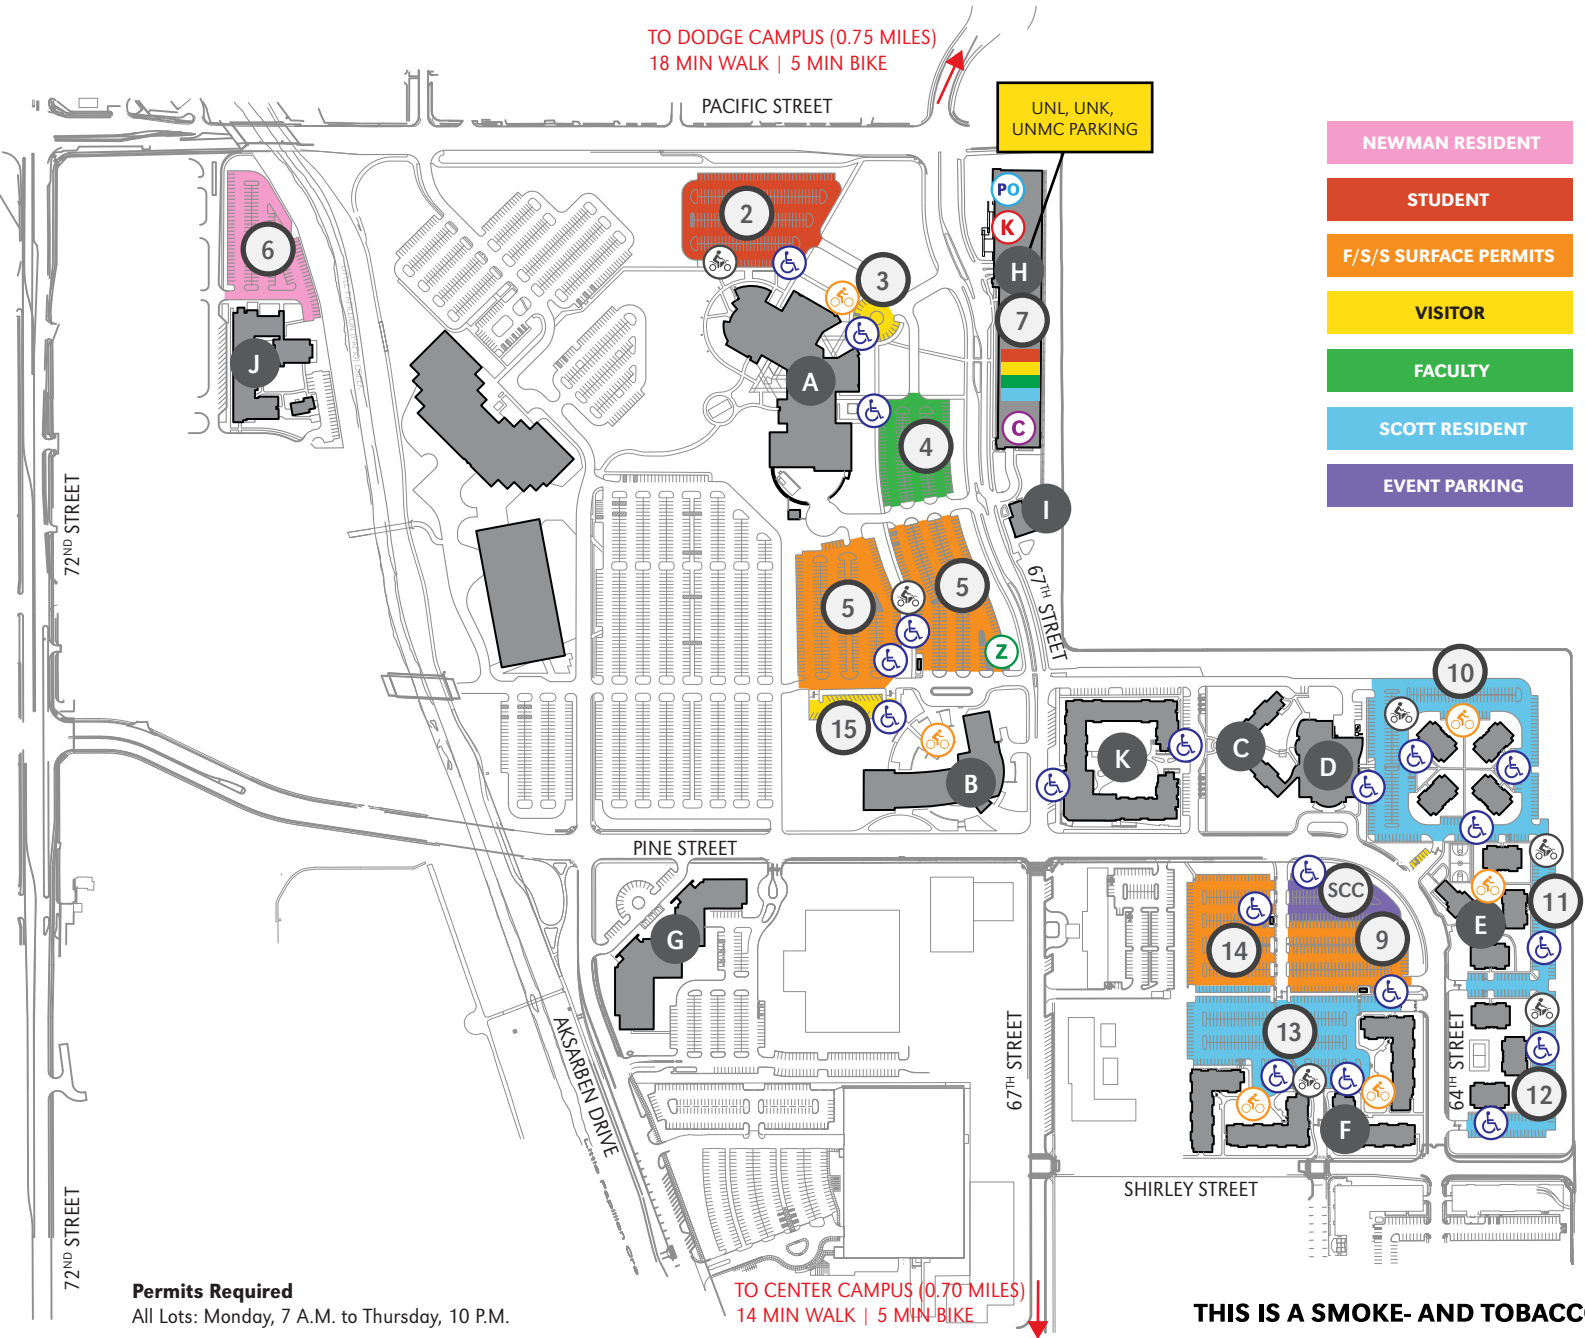

UNIVERSITY OF NEBRASKA AT OMAHA DODGE CAMPUS PARKING MAP

UPDATED 10/26/17

- 1 Allwine Hall (AH)
- 2 Arts & Sciences Hall (ASH)
- 3 Biomechanics Research Building (BRB)
- 4 Caniglia Field (CF)
- 5 Central Utilities Plant (CUP)
- 7 College of Public Affairs & Community Service (CPACS)
- 8 Barbara Weitz Community Engagement Center (Weitz CEC)
- 9 Criss Library (CL)
- 10 Durham Science Center (DSC)
- 11 East Parking Garage (EPG)
- 12 Eppley Administration Building (EAB)
- 13 Health & Kinesiology Building (H&K)
- 14 Henningson Memorial Campanile (HMC) (clock tower)
- 15 Kayser Hall (KH)
- 16 Landscape Services (LS)
- 17 Maverick Village (MV)
- 18 Milo Bail Student Center (MBSC)
- 19 Pep Bowl (open space)
- 20 Resource Conservation & Recovery Area (RCRA)
- 21 Roskens Hall (RH)
- 22 Sapp Fieldhouse (SFH)
- 23 Sculpture & Ceramics Studio (SCS)
- 24 Strauss Performing Arts Center (SPAC)
- 25 Thompson Alumni Center (TAC)
- 26 University Village (UV)
- 27 Weber Fine Arts Building (WFAB)
- 28 West Parking Garage (WPG)
- 29 6533 University Drive South

UPDATED 10/26/17

TO DODGE CAMPUS (0.75 MILES)
18 MIN WALK | 5 MIN BIKE

PACIFIC STREET

UNL, UNK,
UNMC PARKING

- NEWMAN RESIDENT
- STUDENT
- F/S/S SURFACE PERMITS
- VISITOR
- FACULTY
- SCOTT RESIDENT
- EVENT PARKING

- A Peter Kiewit Institute (PKI)
- B Mammel Hall (MH)
- C Scott Residence Hall (SRH)
- D Scott Conference Center (SCC)
- E Scott Village (SV)
- F Scott Court (SC)
- G Scott Technology Center (STC)
- H Pacific Street Garage (PSG)
- I Parking Services (PS)
- J Newman Center (NC)
- K Maverick Landing/Scott Crossing

- C CARPOOL
- K KIOSKS
- BICYCLE RACKS
- Z ZIPCARS
- PO PARK OMAHA
- HANDICAP PARKING
- MOTORCYCLE PARKING

TO CENTER CAMPUS (0.70 MILES)
14 MIN WALK | 5 MIN BIKE

Permits Required
All Lots: Monday, 7 A.M. to Thursday, 10 P.M.