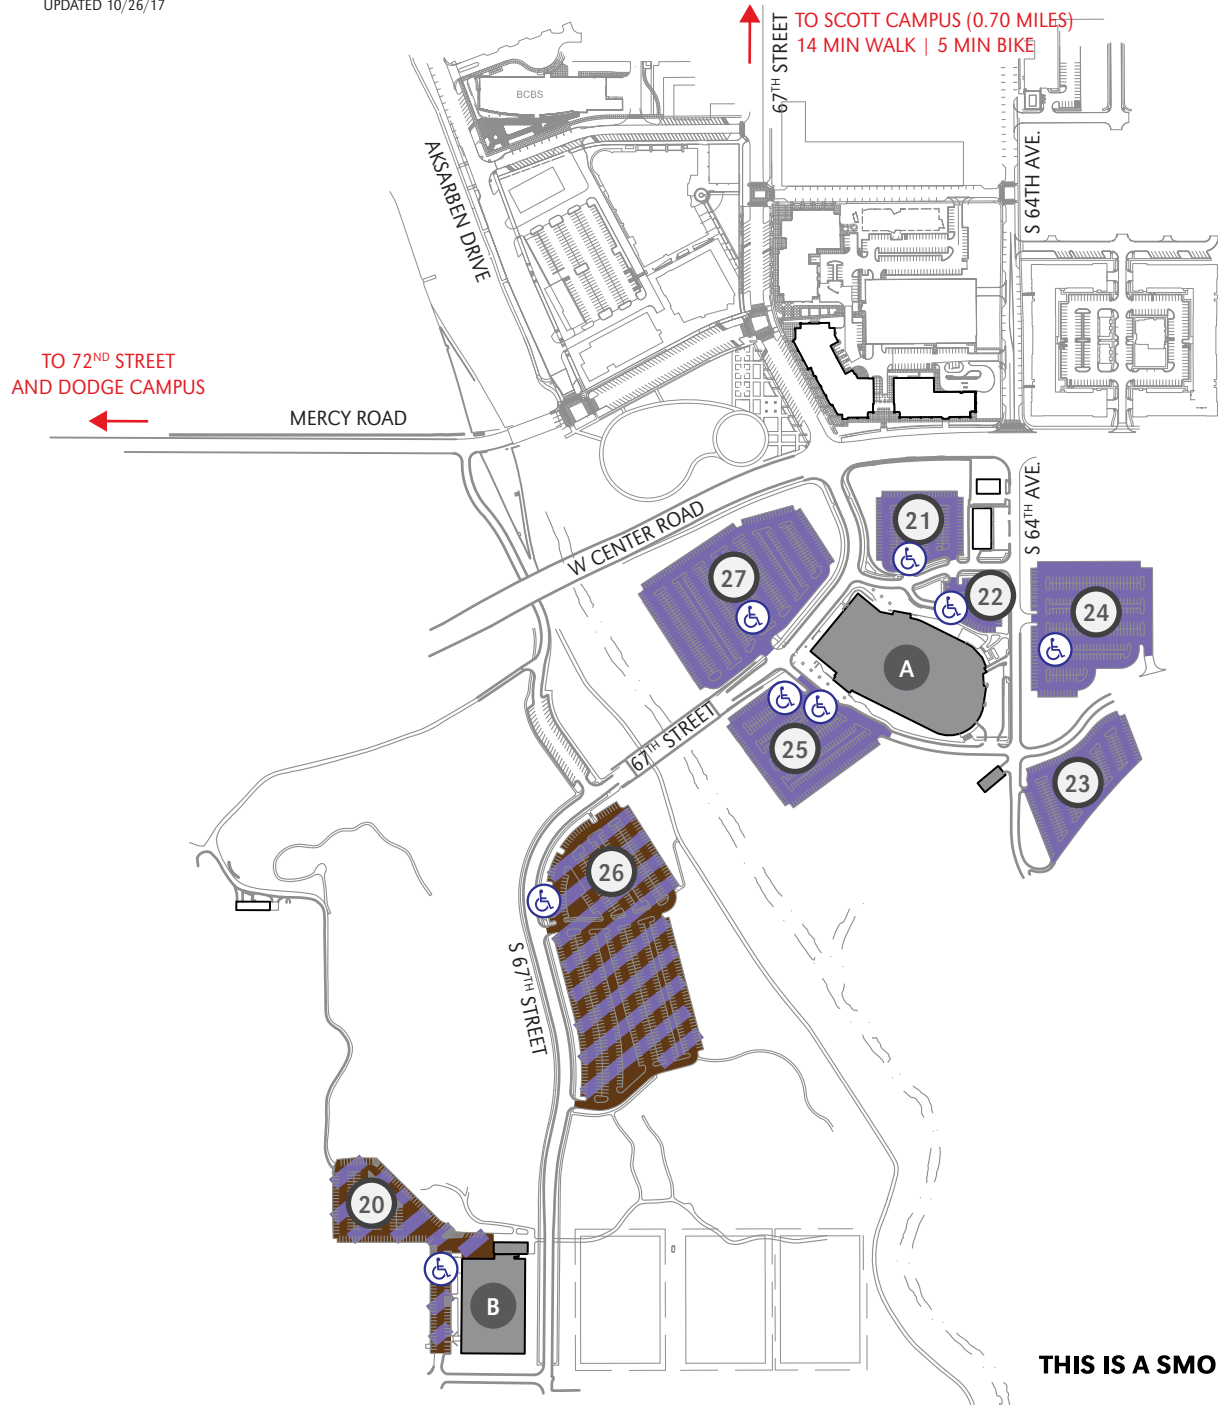

UNIVERSITY OF NEBRASKA AT OMAHA DODGE CAMPUS PARKING MAP

UPDATED 10/26/17

- 1 Allwine Hall (AH)
- 2 Arts & Sciences Hall (ASH)
- 3 Biomechanics Research Building (BRB)
- 4 Caniglia Field (CF)
- 5 Central Utilities Plant (CUP)
- 7 College of Public Affairs & Community Service (CPACS)
- 8 Barbara Weitz Community Engagement Center (Weitz CEC)
- 9 Criss Library (CL)
- 10 Durham Science Center (DSC)
- 11 East Parking Garage (EPG)
- 12 Eppley Administration Building (EAB)
- 13 Health & Kinesiology Building (H&K)
- 14 Henningson Memorial Campanile (HMC) (clock tower)
- 15 Kayser Hall (KH)
- 16 Landscape Services (LS)
- 17 Maverick Village (MV)
- 18 Milo Bail Student Center (MBSC)
- 19 Pep Bowl (open space)
- 20 Resource Conservation & Recovery Area (RCRA)
- 21 Roskens Hall (RH)
- 22 Sapp Fieldhouse (SFH)
- 23 Sculpture & Ceramics Studio (SCS)
- 24 Strauss Performing Arts Center (SPAC)
- 25 Thompson Alumni Center (TAC)
- 26 University Village (UV)
- 27 Weber Fine Arts Building (WFAB)
- 28 West Parking Garage (WPG)
- 29 6533 University Drive South

- A Peter Kiewit Institute (PKI)
- B Mammel Hall (MH)
- C Scott Residence Hall (SRH)
- D Scott Conference Center (SCC)
- E Scott Village (SV)
- F Scott Court (SC)
- G Scott Technology Center (STC)
- H Pacific Street Garage (PSG)
- I Parking Services (PS)
- J Newman Center (NC)
- K Maverick Landing/Scott Crossing

- C CARPOOL
- K KIOSKS
- BICYCLE RACKS
- Z ZIPCARS
- PO PARK OMAHA
- HANDICAP PARKING
- MOTORCYCLE PARKING

TO CENTER CAMPUS (0.70 MILES)
14 MIN WALK | 5 MIN BIKE

Permits Required
All Lots: Monday, 7 A.M. to Thursday, 10 P.M.

THIS IS A SMOKE- AND TOBACCO-FREE CAMPUS AS OF 8/22/16

UNIVERSITY OF
Nebraska
Omaha

402.554.2800 | unomaha.edu

UNIVERSITY OF NEBRASKA AT OMAHA CENTER CAMPUS PARKING MAP

UPDATED 10/26/17

- A Baxter Arena
- B Center Dome