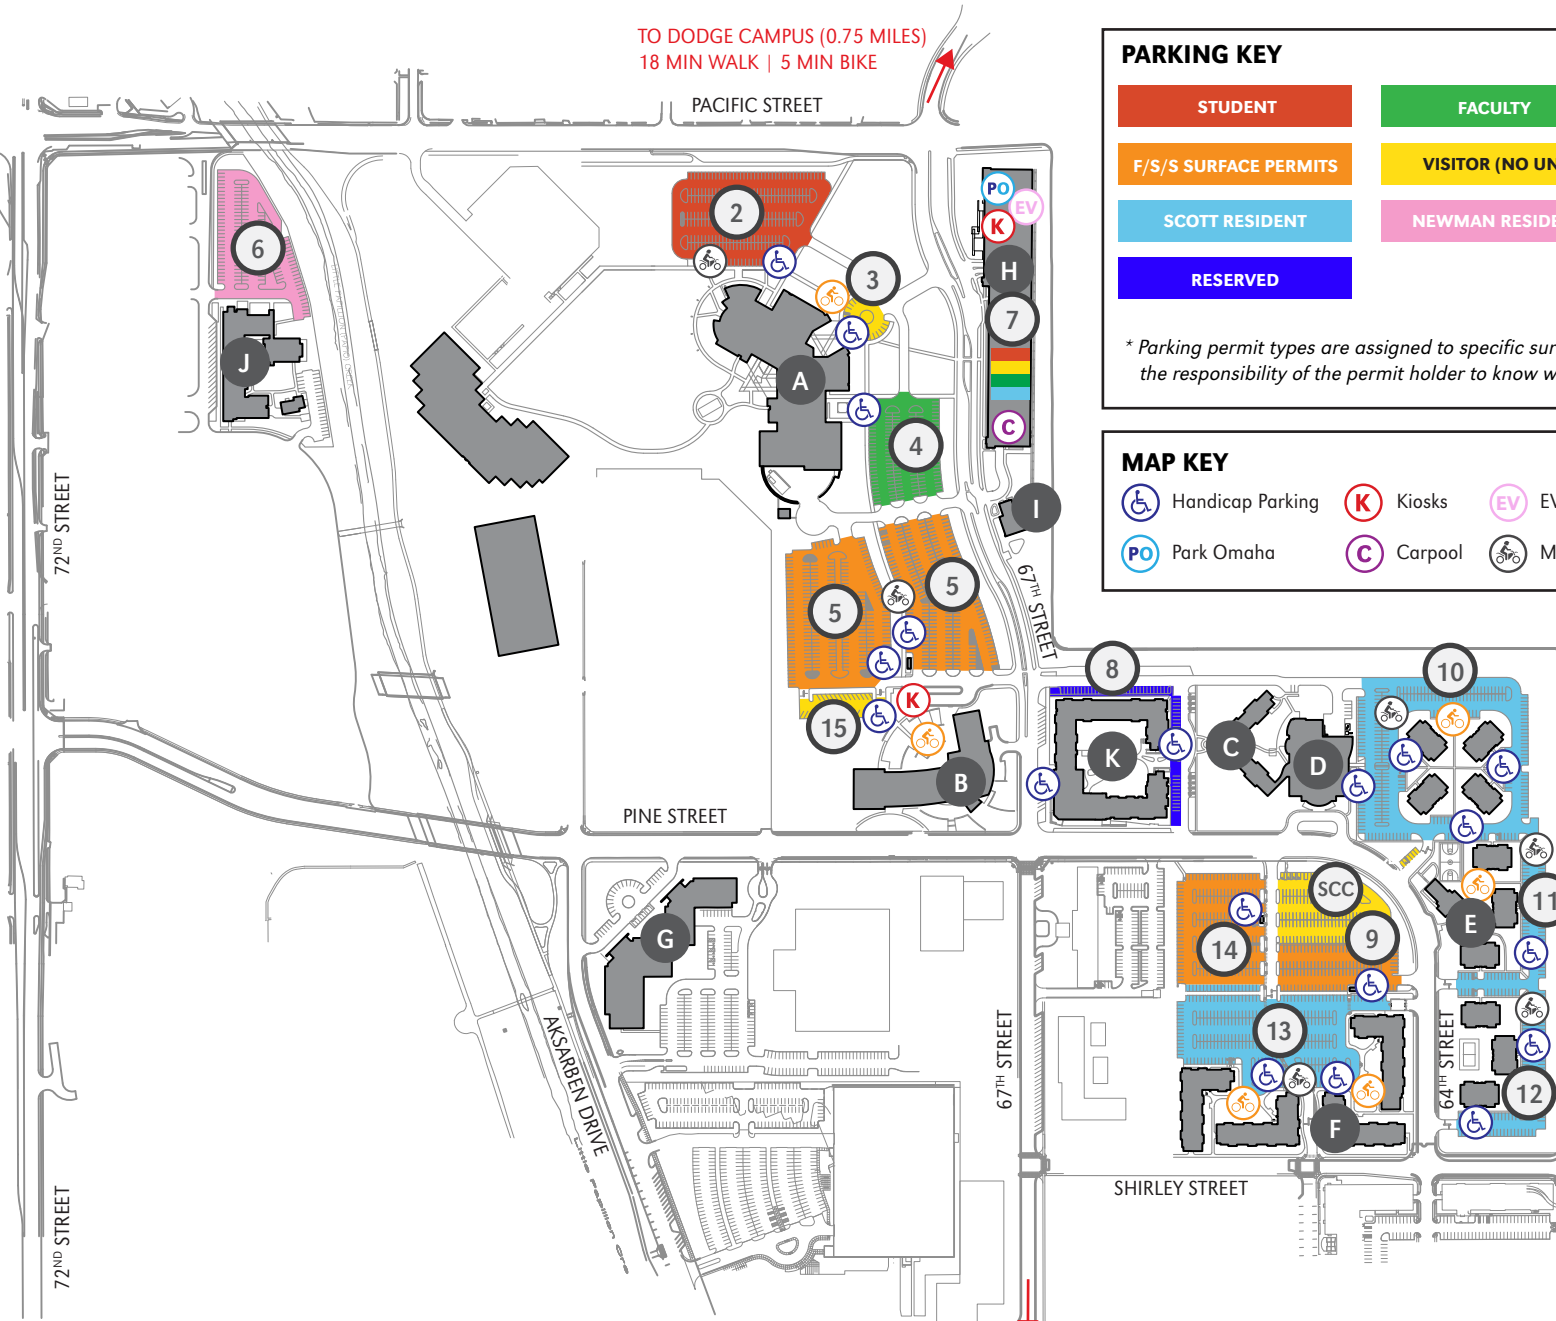

UNIVERSITY OF NEBRASKA AT OMAHA SCOTT CAMPUS PARKING MAP

402.554.2800 | unomaha.edu

UPDATED 07-30-18

TO DODGE CAMPUS (0.75 MILES)
18 MIN WALK | 5 MIN BIKE

TO CENTER CAMPUS (0.70 MILES)
14 MIN WALK | 5 MIN BIKE

PARKING KEY

STUDENT	FACULTY
F/S/S SURFACE PERMITS	VISITOR (NO UNO)
SCOTT RESIDENT	NEWMAN RESIDENT
RESERVED	

PERMITS REQUIRED

Faculty/Staff/Stud.
Surface Lots:
7 A.M. to 7 P.M. (M-TH)

Garage:
7 A.M. to 7 P.M. (M-TH)

* Parking permit types are assigned to specific surface lots, garages, and/or garage levels. It is the responsibility of the permit holder to know which designated areas their permit is valid in.

MAP KEY

Handicap Parking	Kiosks	EV Charging Station	Bicycle Racks
Park Omaha	Carpool	Motorcycle Parking	

BUILDING KEY

- A Peter Kiewit Institute (PKI)
- B Mammel Hall (MH)
- C Scott Residence Hall (SRH)
- D Scott Conference Center (SCC)
- E Scott Village (SV)
- F Scott Court (SC)
- G Scott Technology Center (STC)
- H Pacific Street Garage (PSG)
- I Parking Services (PS)
- J Newman Center (NC)
- K Maverick Landing/
  Scott Crossing

UNIVERSITY OF
Nebraska
Omaha

THIS IS A SMOKE- AND TOBACCO-FREE CAMPUS AS OF 8/22/16