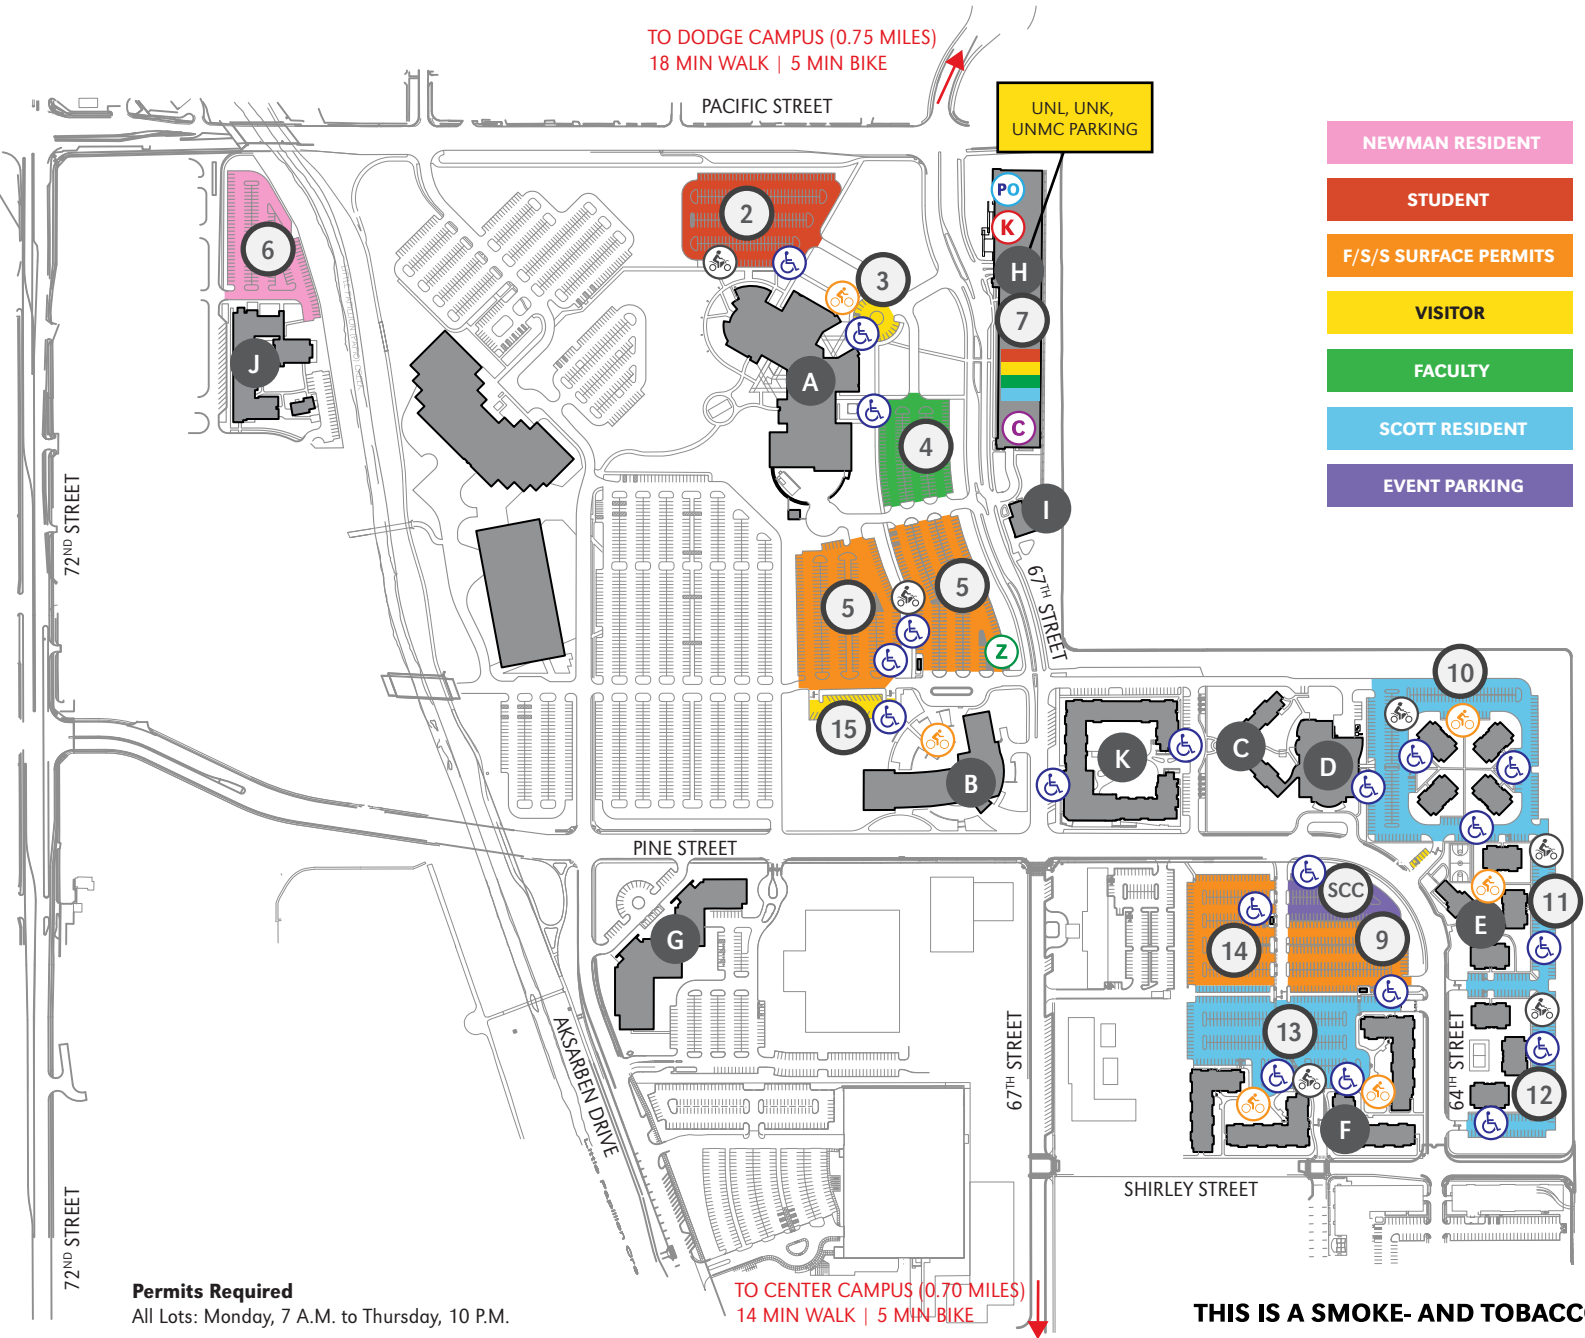

# SCOTT CAMPUS PARKING MAP

UPDATED 10/26/17

TO DODGE CAMPUS (0.75 MILES)  
18 MIN WALK | 5 MIN BIKE

PACIFIC STREET

UNL, UNK,  
UNMC PARKING

- NEWMAN RESIDENT
- STUDENT
- F/S/S SURFACE PERMITS
- VISITOR
- FACULTY
- SCOTT RESIDENT
- EVENT PARKING

- A Peter Kiewit Institute (PKI)
- B Mammel Hall (MH)
- C Scott Residence Hall (SRH)
- D Scott Conference Center (SCC)
- E Scott Village (SV)
- F Scott Court (SC)
- G Scott Technology Center (STC)
- H Pacific Street Garage (PSG)
- I Parking Services (PS)
- J Newman Center (NC)
- K Maverick Landing/Scott Crossing

- C CARPOOL
- K KIOSKS
- BICYCLE RACKS
- Z ZIPCARS
- PO PARK OMAHA
- HANDICAP PARKING
- MOTORCYCLE PARKING

72<sup>ND</sup> STREET

72<sup>ND</sup> STREET

PINE STREET

67<sup>TH</sup> STREET

67<sup>TH</sup> STREET

SHIRLEY STREET

AKSARBEN DRIVE

TO DODGE CAMPUS (0.75 MILES)  
14 MIN WALK | 5 MIN BIKE