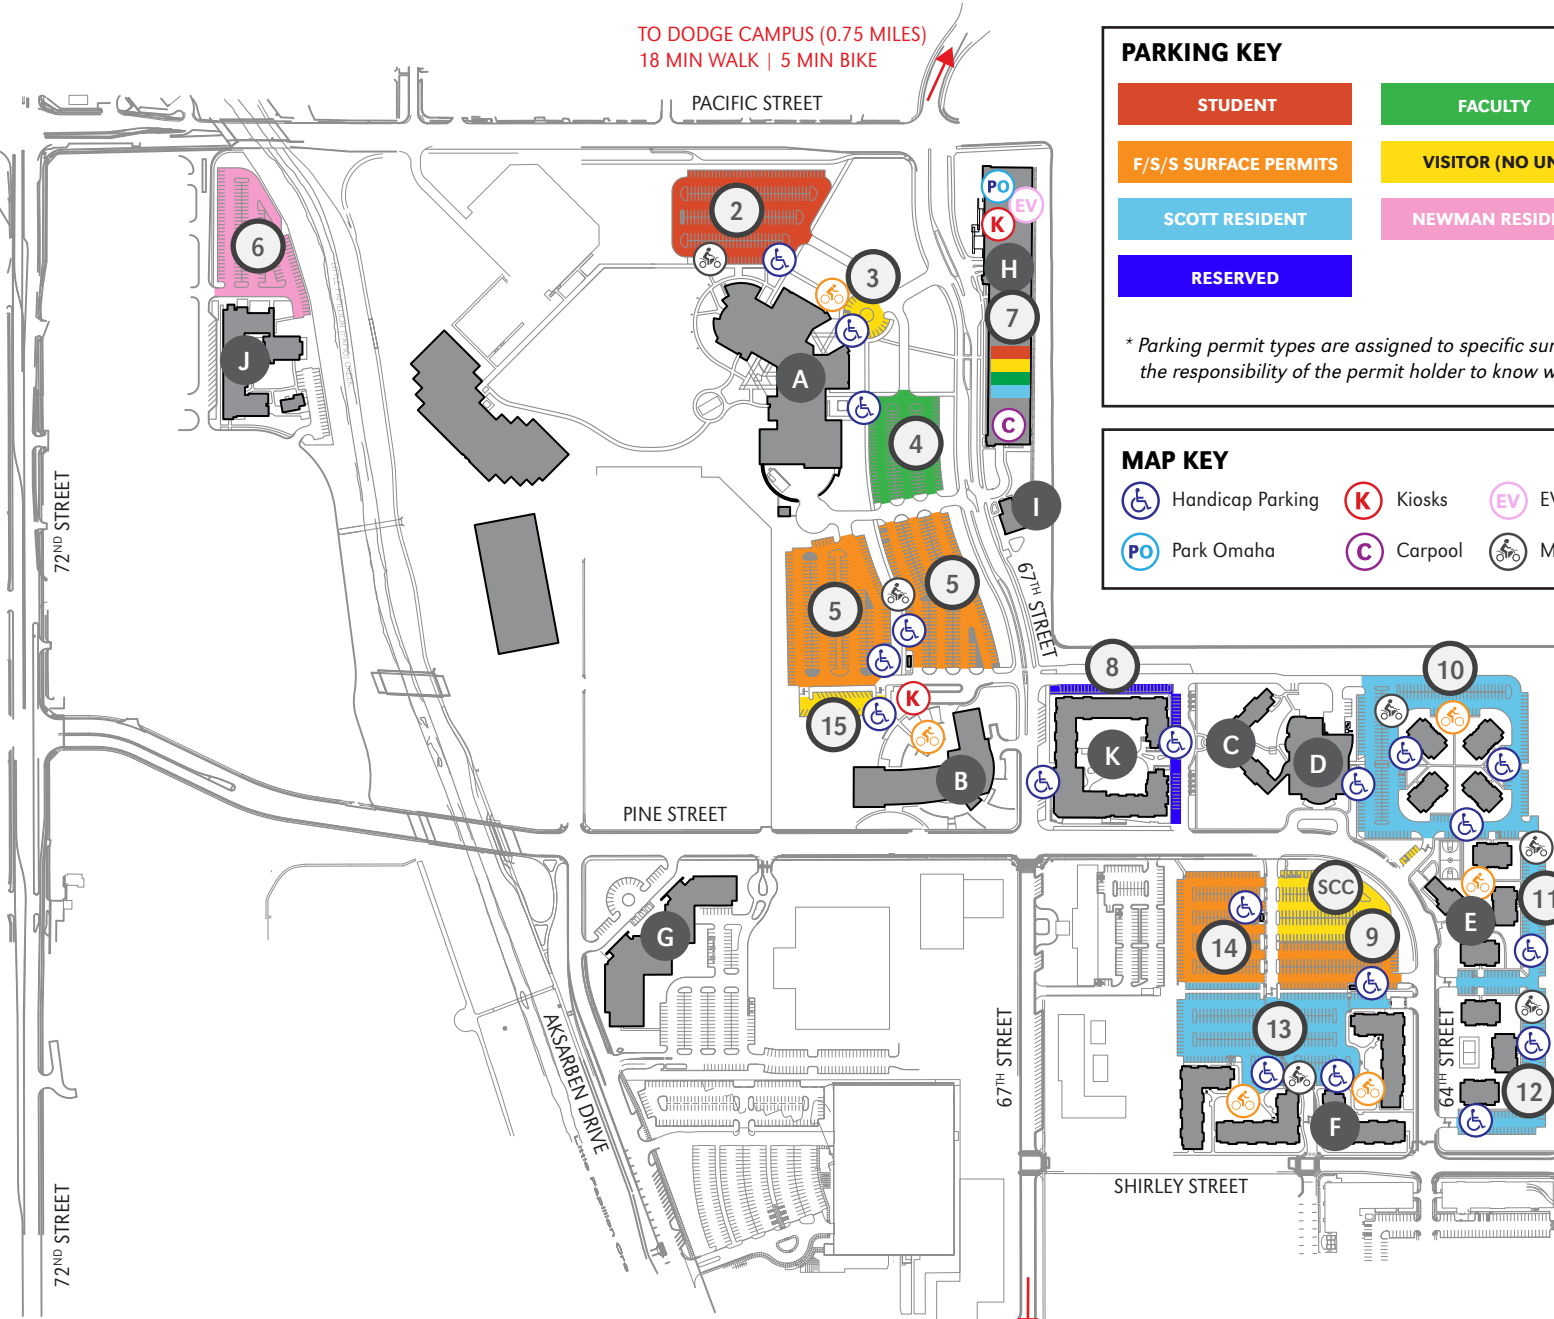

UNIVERSITY OF NEBRASKA AT OMAHA SCOTT CAMPUS PARKING MAP

402.554.2800 | unomaha.edu

UPDATED 07-30-18

TO DODGE CAMPUS (0.75 MILES)
18 MIN WALK | 5 MIN BIKE

TO CENTER CAMPUS (0.70 MILES)
14 MIN WALK | 5 MIN BIKE

PARKING KEY

STUDENT	FACULTY
F/S/S SURFACE PERMITS	VISITOR (NO UNO)
SCOTT RESIDENT	NEWMAN RESIDENT
RESERVED	

PERMITS REQUIRED

Faculty/Staff/Stud.
Surface Lots:
7 A.M. to 7 P.M. (M-TH)

Garage:
7 A.M. to 7 P.M. (M-TH)

* Parking permit types are assigned to specific surface lots, garages, and/or garage levels. It is the responsibility of the permit holder to know which designated areas their permit is valid in.

MAP KEY

Handicap Parking	Kiosks	EV Charging Station	Bicycle Racks
Park Omaha	Carpool	Motorcycle Parking	

BUILDING KEY

- A Peter Kiewit Institute (PKI)
- B Mammel Hall (MH)
- C Scott Residence Hall (SRH)
- D Scott Conference Center (SCC)
- E Scott Village (SV)
- F Scott Court (SC)
- G Scott Technology Center (STC)
- H Pacific Street Garage (PSG)
- I Parking Services (PS)
- J Newman Center (NC)
- K Maverick Landing/Scott Crossing