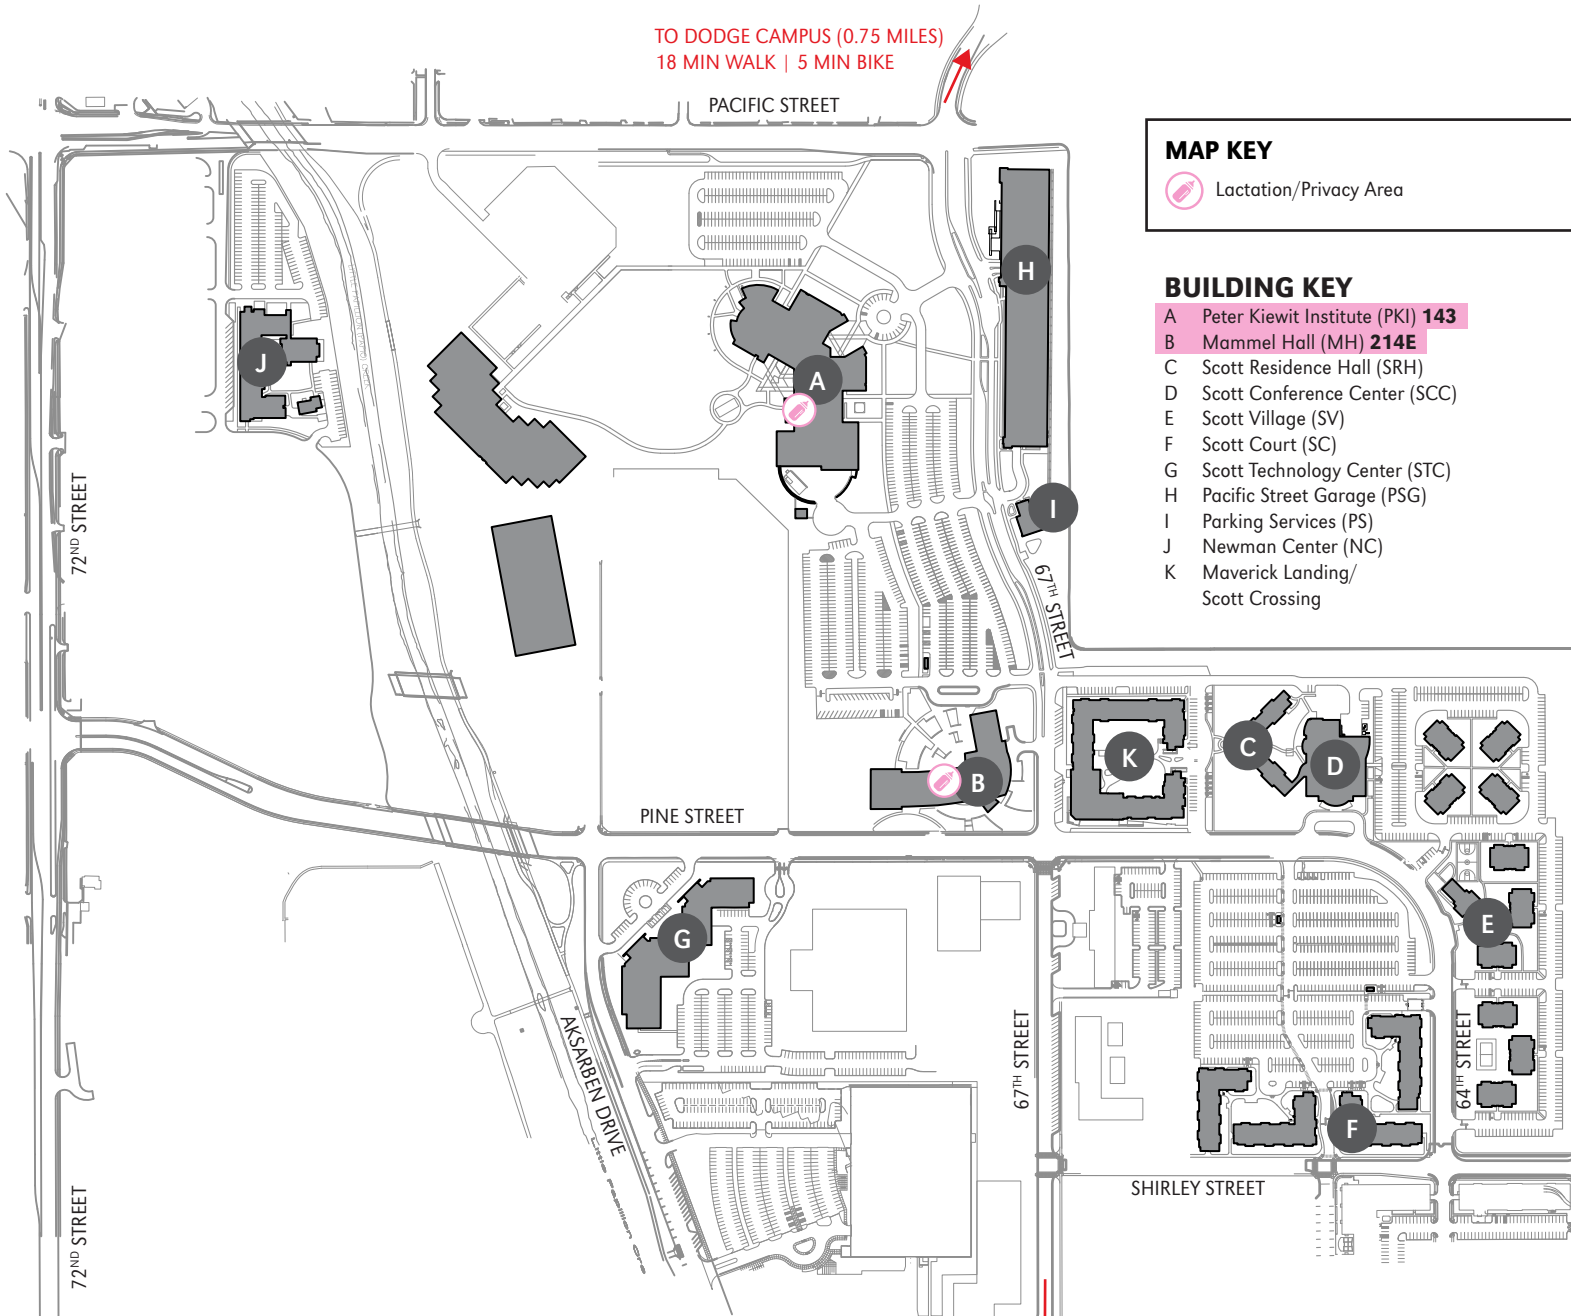

UNIVERSITY OF NEBRASKA AT OMAHA DODGE CAMPUS LACTATION MAP

402.554.2800 | unomaha.edu

UPDATED 01-22-19

BUILDING KEY

- 1 Allwine Hall (AH)
- 2 Arts & Sciences Hall (ASH) **TBD**
- 3 Biomechanics Research Building (BRB) **105**
- 4 Caniglia Field (CF)
- 5 Central Utilities Plant (CUP)
- 6 Child Care Center (CCC)
- 7 College of Public Affairs & Community Service (CPACS)
- 8 Barbara Weitz Community Engagement Center (Weitz CEC) **105**
- 9 Criss Library (CL) **TBD**
- 10 Durham Science Center (DSC) **TBD**
- 11 East Parking Garage (EPG)
 - Lot T - Lower Level
 - Lot U - Middle Level
 - Lot V - Upper Level
- 12 Eppley Administration Building (EAB)
- 13 Health & Kinesiology Building (H&K) **217**
- 14 Henningson Memorial Campanile (HMC) (clock tower)
- 15 Kayser Hall (KH)
- 16 Landscape Services (LS)
- 17 Maverick Village (MV)
- 18 Milo Bail Student Center (MBSC) **102F**
- 19 Pep Bowl (open space)
- 20 Resource Conservation & Recovery Area (RCRA)
- 21 Roskens Hall (RH)
- 22 Sapp Fieldhouse (SFH)
- 23 Sculpture & Ceramics Studio (SCS)
- 24 Strauss Performing Arts Center (SPAC) **234**
- 25 Thompson Alumni Center (TAC)
- 26 University Village (UV)
- 27 Weber Fine Arts Building (WFAB)
- 28 6533 University Drive South (WC)
- 29 West Parking Garage (WPG)

MAP KEY

Lactation/Privacy Area

UNIVERSITY OF NEBRASKA AT OMAHA

SCOTT CAMPUS LACTATION MAP

402.554.2800 | unomaha.edu

UPDATED 01-22-19

TO DODGE CAMPUS (0.75 MILES)
18 MIN WALK | 5 MIN BIKE

PACIFIC STREET

MAP KEY

 Lactation/Privacy Area

BUILDING KEY

- A Peter Kiewit Institute (PKI) **143**
- B Mammel Hall (MH) **214E**
- C Scott Residence Hall (SRH)
- D Scott Conference Center (SCC)
- E Scott Village (SV)
- F Scott Court (SC)
- G Scott Technology Center (STC)
- H Pacific Street Garage (PSG)
- I Parking Services (PS)
- J Newman Center (NC)
- K Maverick Landing/
Scott Crossing