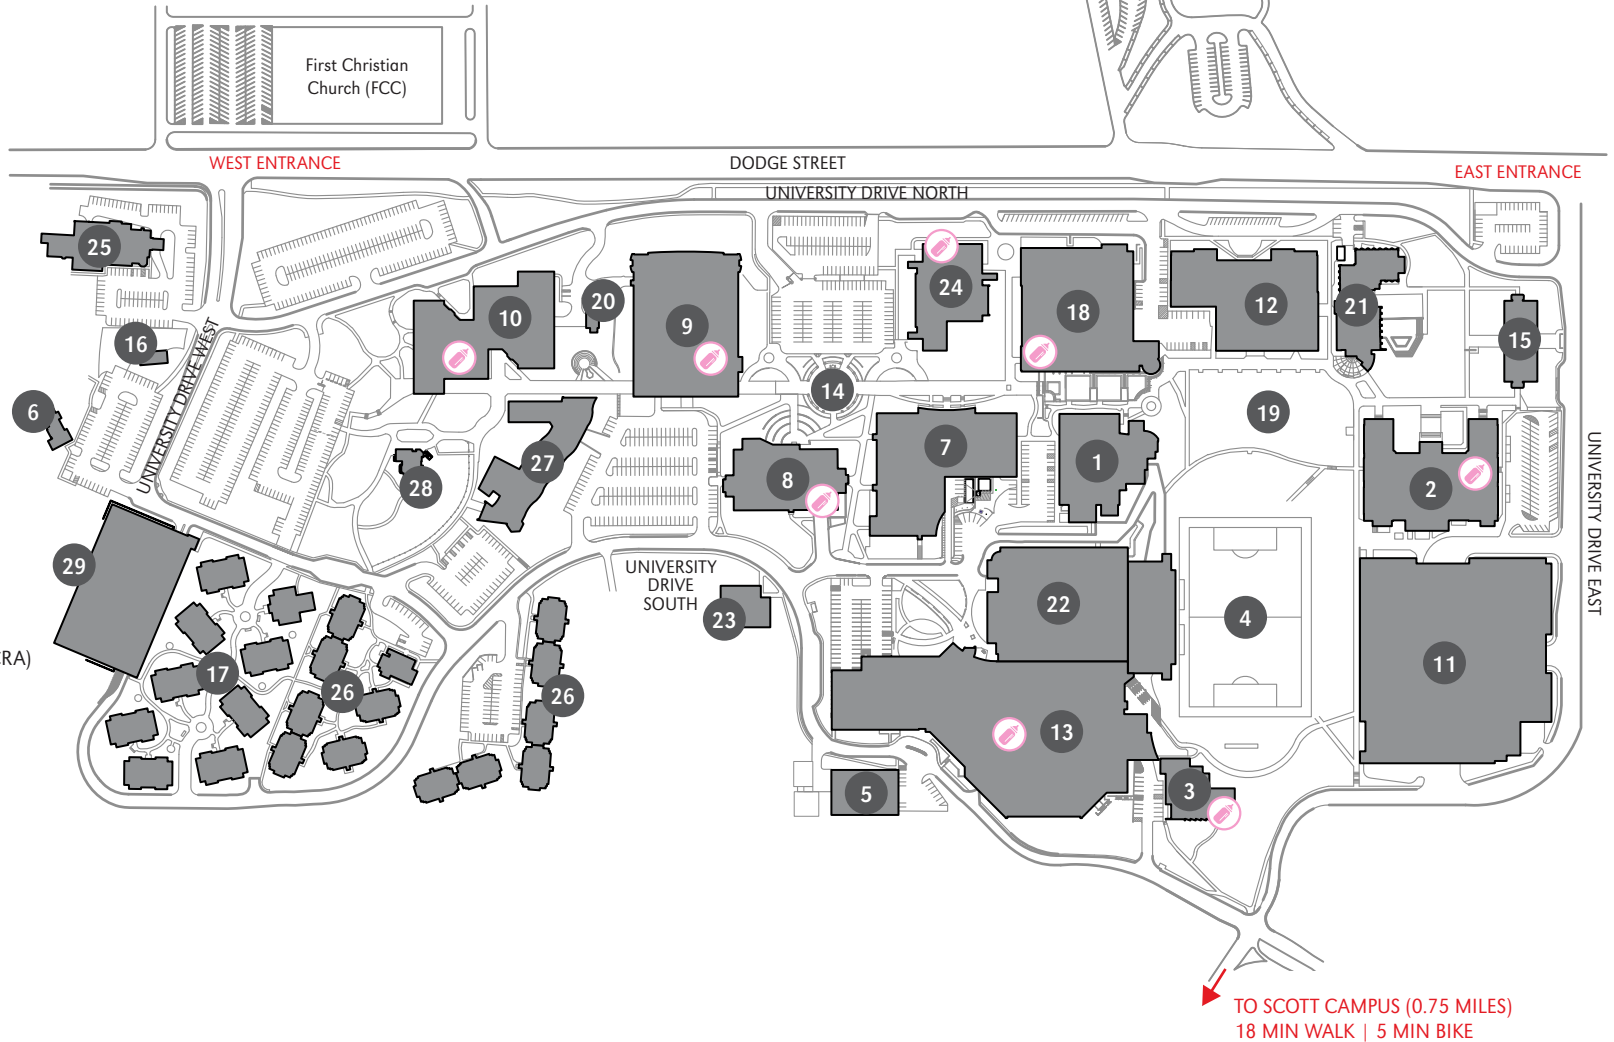

UNIVERSITY OF NEBRASKA AT OMAHA DODGE CAMPUS LACTATION MAP

402.554.2800 | unomaha.edu

UPDATED 01-22-19

BUILDING KEY

- 1 Allwine Hall (AH)
- 2 Arts & Sciences Hall (ASH) **TBD**
- 3 Biomechanics Research Building (BRB) **105**
- 4 Caniglia Field (CF)
- 5 Central Utilities Plant (CUP)
- 6 Child Care Center (CCC)
- 7 College of Public Affairs & Community Service (CPACS)
- 8 Barbara Weitz Community Engagement Center (Weitz CEC) **105**
- 9 Criss Library (CL) **TBD**
- 10 Durham Science Center (DSC) **TBD**
- 11 East Parking Garage (EPG)
 - Lot T - Lower Level
 - Lot U - Middle Level
 - Lot V - Upper Level
- 12 Eppley Administration Building (EAB)
- 13 Health & Kinesiology Building (H&K) **217**
- 14 Henningson Memorial Campanile (HMC) (clock tower)
- 15 Kayser Hall (KH)
- 16 Landscape Services (LS)
- 17 Maverick Village (MV)
- 18 Milo Bail Student Center (MBSC) **102F**
- 19 Pep Bowl (open space)
- 20 Resource Conservation & Recovery Area (RCRA)
- 21 Roskens Hall (RH)
- 22 Sapp Fieldhouse (SFH)
- 23 Sculpture & Ceramics Studio (SCS)
- 24 Strauss Performing Arts Center (SPAC) **234**
- 25 Thompson Alumni Center (TAC)
- 26 University Village (UV)
- 27 Weber Fine Arts Building (WFAB)
- 28 6533 University Drive South (WC)
- 29 West Parking Garage (WPG)

MAP KEY

Lactation/Privacy Area

UNIVERSITY OF NEBRASKA AT OMAHA

SCOTT CAMPUS LACTATION MAP

402.554.2800 | unomaha.edu

UPDATED 01-22-19

TO DODGE CAMPUS (0.75 MILES)
18 MIN WALK | 5 MIN BIKE

PACIFIC STREET

MAP KEY

 Lactation/Privacy Area

BUILDING KEY

- A Peter Kiewit Institute (PKI) **143**
- B Mammel Hall (MH) **214E**
- C Scott Residence Hall (SRH)
- D Scott Conference Center (SCC)
- E Scott Village (SV)
- F Scott Court (SC)
- G Scott Technology Center (STC)
- H Pacific Street Garage (PSG)
- I Parking Services (PS)
- J Newman Center (NC)
- K Maverick Landing/
Scott Crossing