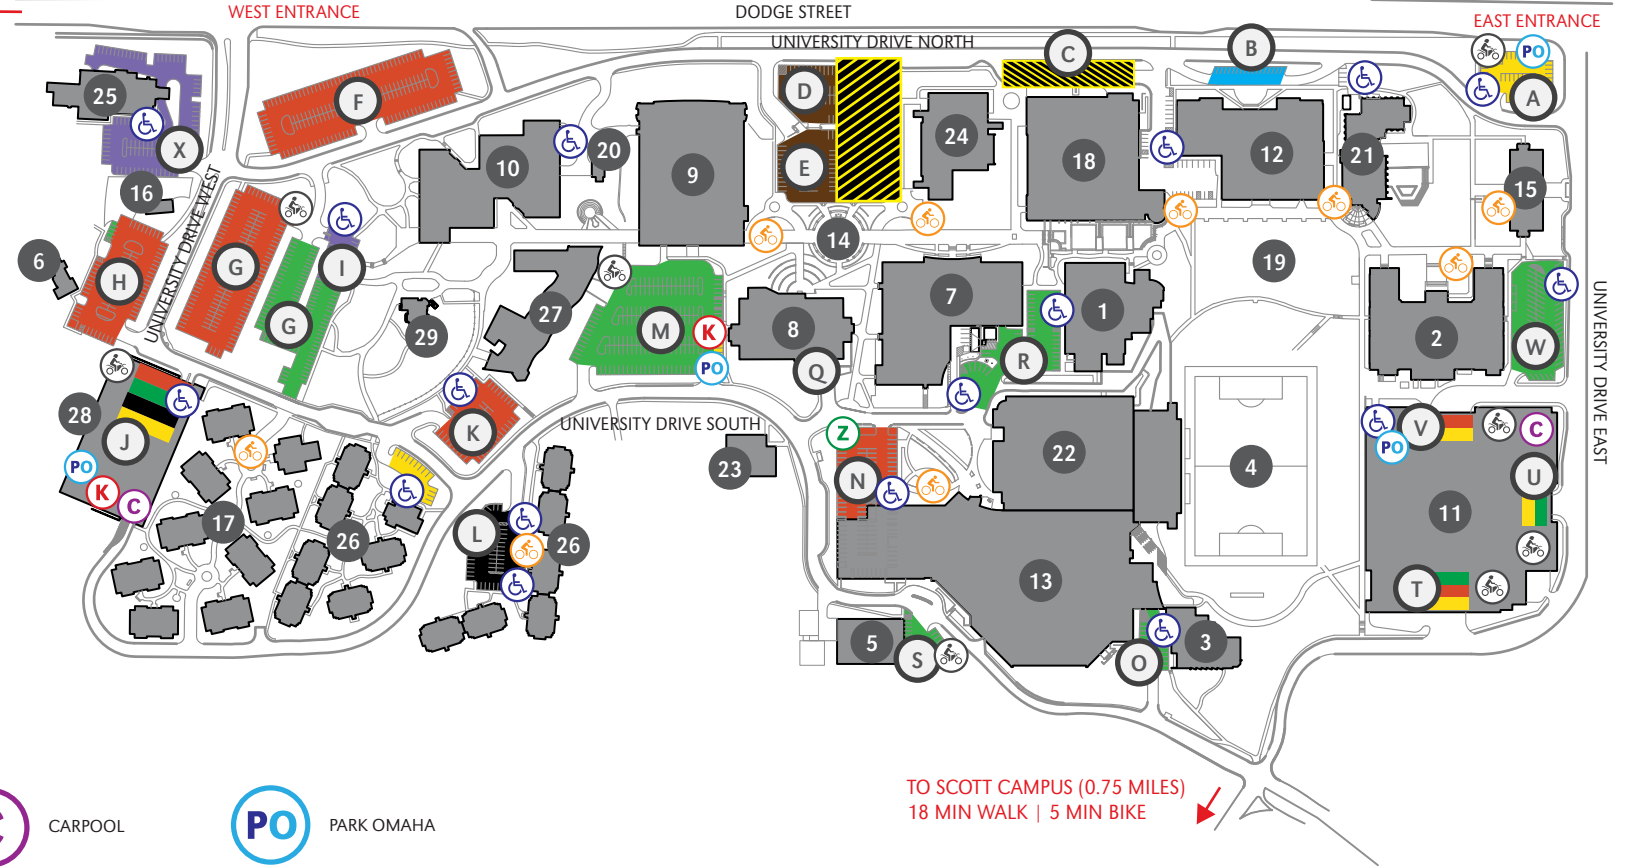

UNIVERSITY OF NEBRASKA AT OMAHA DODGE CAMPUS PARKING MAP

UPDATED 10/26/17

- 1 Allwine Hall (AH)
- 2 Arts & Sciences Hall (ASH)
- 3 Biomechanics Research Building (BRB)
- 4 Caniglia Field (CF)
- 5 Central Utilities Plant (CUP)
- 7 College of Public Affairs & Community Service (CPACS)
- 8 Barbara Weitz Community Engagement Center (Weitz CEC)
- 9 Criss Library (CL)
- 10 Durham Science Center (DSC)
- 11 East Parking Garage (EPG)
- 12 Eppley Administration Building (EAB)
- 13 Health & Kinesiology Building (H&K)
- 14 Henningson Memorial Campanile (HMC) (clock tower)
- 15 Kayser Hall (KH)
- 16 Landscape Services (LS)
- 17 Maverick Village (MV)
- 18 Milo Bail Student Center (MBSC)
- 19 Pep Bowl (open space)
- 20 Resource Conservation & Recovery Area (RCRA)
- 21 Roskens Hall (RH)
- 22 Sapp Fieldhouse (SFH)
- 23 Sculpture & Ceramics Studio (SCS)
- 24 Strauss Performing Arts Center (SPAC)
- 25 Thompson Alumni Center (TAC)
- 26 University Village (UV)
- 27 Weber Fine Arts Building (WFAB)
- 28 West Parking Garage (WPG)
- 29 6533 University Drive South

UNL, UNK, UNMC PARKING

Y First Christian Church (FCC)

TO CENTER CAMPUS PARKING ←

WEST ENTRANCE

Permits Required
 Surface Lots: Monday, 7 A.M. to Friday, 5 P.M.
 Garages: Monday, 7 A.M. to Thursday, 10 P.M.

Saint Margaret Mary (SMM)

UNL, UNK, UNMC PARKING

Z

STUDENT

F/S/S SURFACE PERMITS

VISITOR

FACULTY

RESERVED

EVENT PARKING

CEC VISITOR

MV/UV RESIDENT

CLOSED LOTS

C CARPOOL

PO PARK OMAHA

K KIOSKS

Handicap icon HANDICAP PARKING