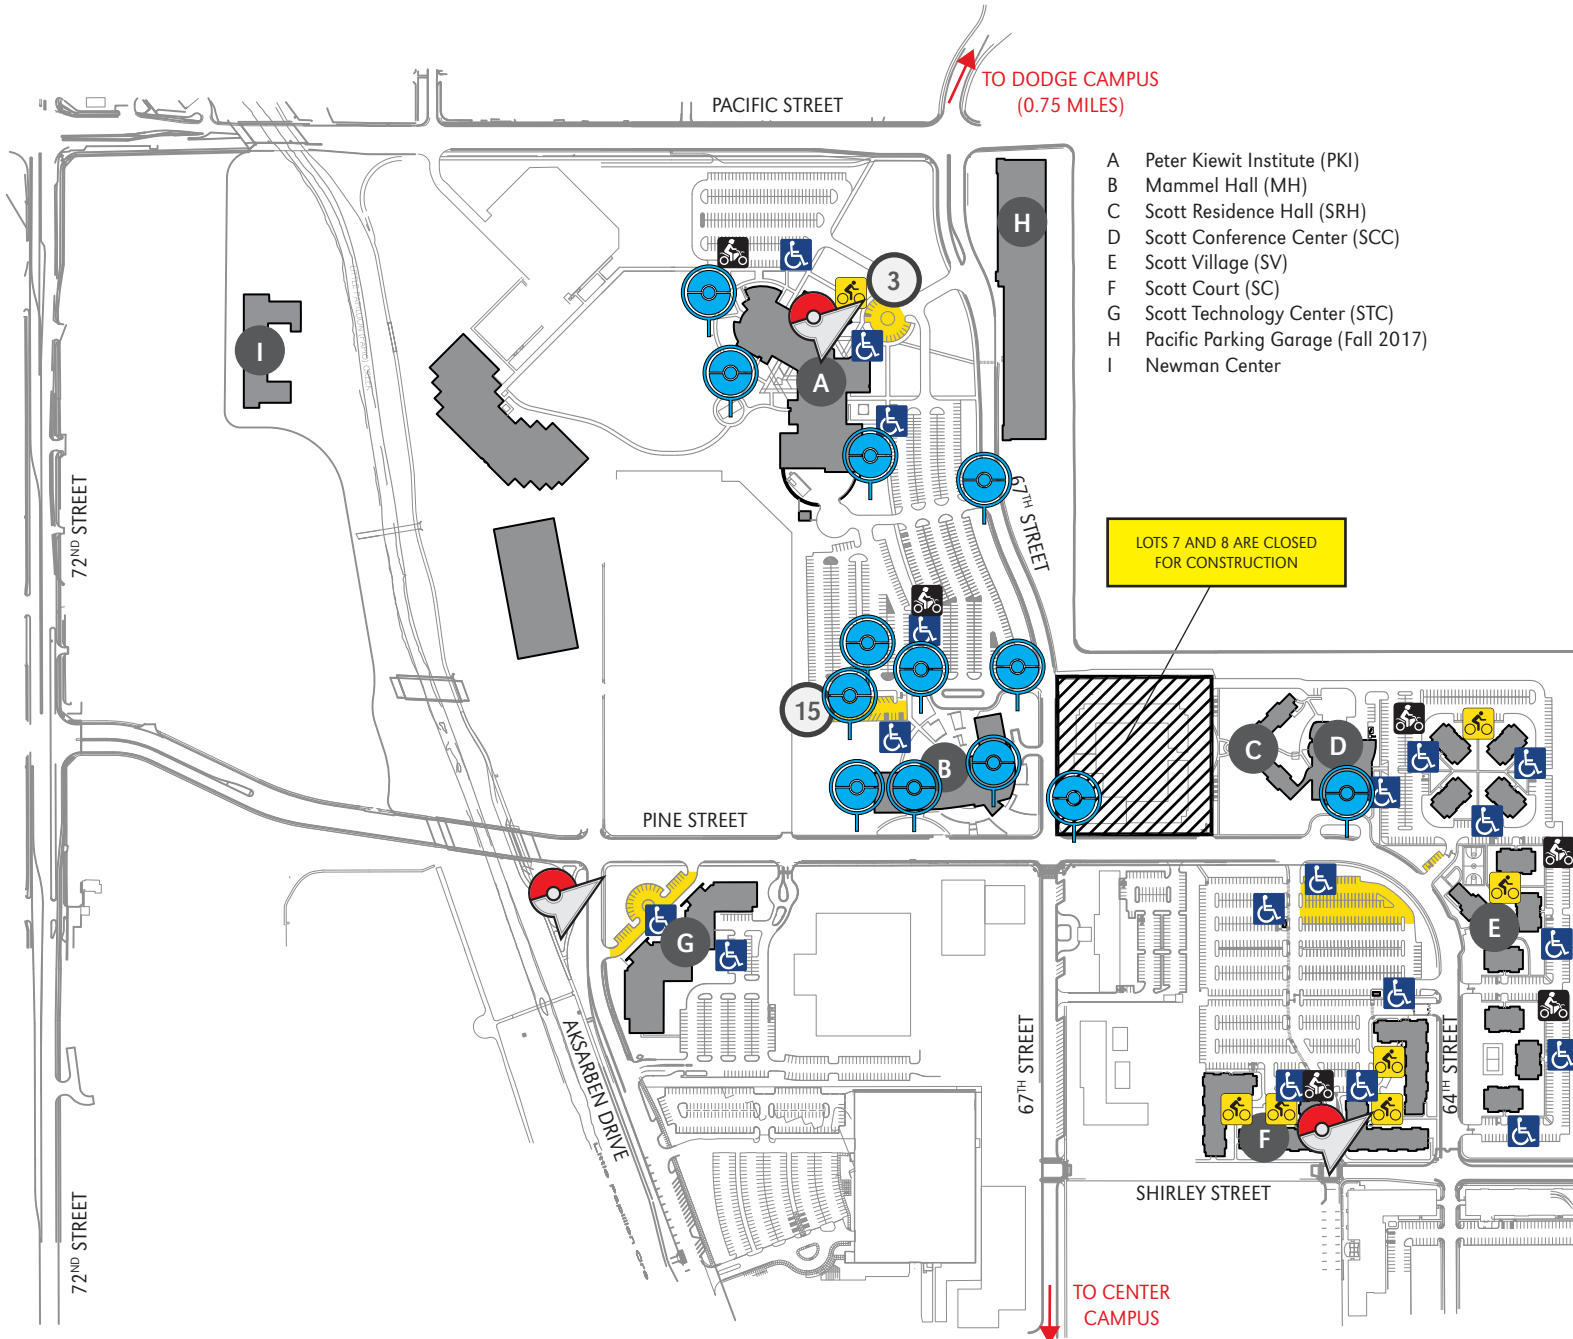

- 1 Allwine Hall (AH)
- 2 Arts & Sciences Hall (ASH)
- 3 Biomechanics Research Building (BRB)
- 4 Caniglia Field (CF)
- 5 Central Utilities Plant (CUP)
- 6 Child Care Center (CCC)
- 7 College of Public Affairs & Community Service (CPACS)
- 8 Community Engagement Center (CEC)
- 9 Criss Library (CL)
- 10 Durham Science Center (DSC)
- 11 East Parking Garage (EPG)
- 12 Eppley Administration Building (EAB)
- 13 Health, Physical Education & Recreation (HPER)
- 14 Henningson Memorial Campanile (HMC) (clock tower)
- 15 Kayser Hall (KH)

- 16 Landscape Services (LS)
- 17 Maverick Village (MV)
- 18 Milo Bail Student Center (MBCS)
- 19 Pep Bowl (open space)
- 20 Resource Conservation & Recovery Area (RCRA)
- 21 Roskens Hall (RH)
- 22 Sapp Fieldhouse (SFH)
- 23 Sculpture & Ceramics Studio (SCS)
- 24 Strauss Performing Arts Center (SPAC)
- 25 Thompson Alumni Center (TAC)
- 26 University Village (UV)
- 27 Weber Fine Arts Building (WFAB)
- 28 Welcome Center (WC)
- 29 West Parking Garage (WPG)

PACIFIC CAMPUS POKÉMON GO MAP

UPDATED 07/13/16

- A Peter Kiewit Institute (PKI)
- B Mammel Hall (MH)
- C Scott Residence Hall (SRH)
- D Scott Conference Center (SCC)
- E Scott Village (SV)
- F Scott Court (SC)
- G Scott Technology Center (STC)
- H Pacific Parking Garage (Fall 2017)
- I Newman Center

VISITOR PARKING

Pokémon Gym

PokéStop

HANDICAP PARKING

BICYCLE RACK

MOTORCYCLE PARKING

LOTS 7 AND 8 ARE CLOSED FOR CONSTRUCTION

UNIVERSITY OF
Nebraska
Omaha