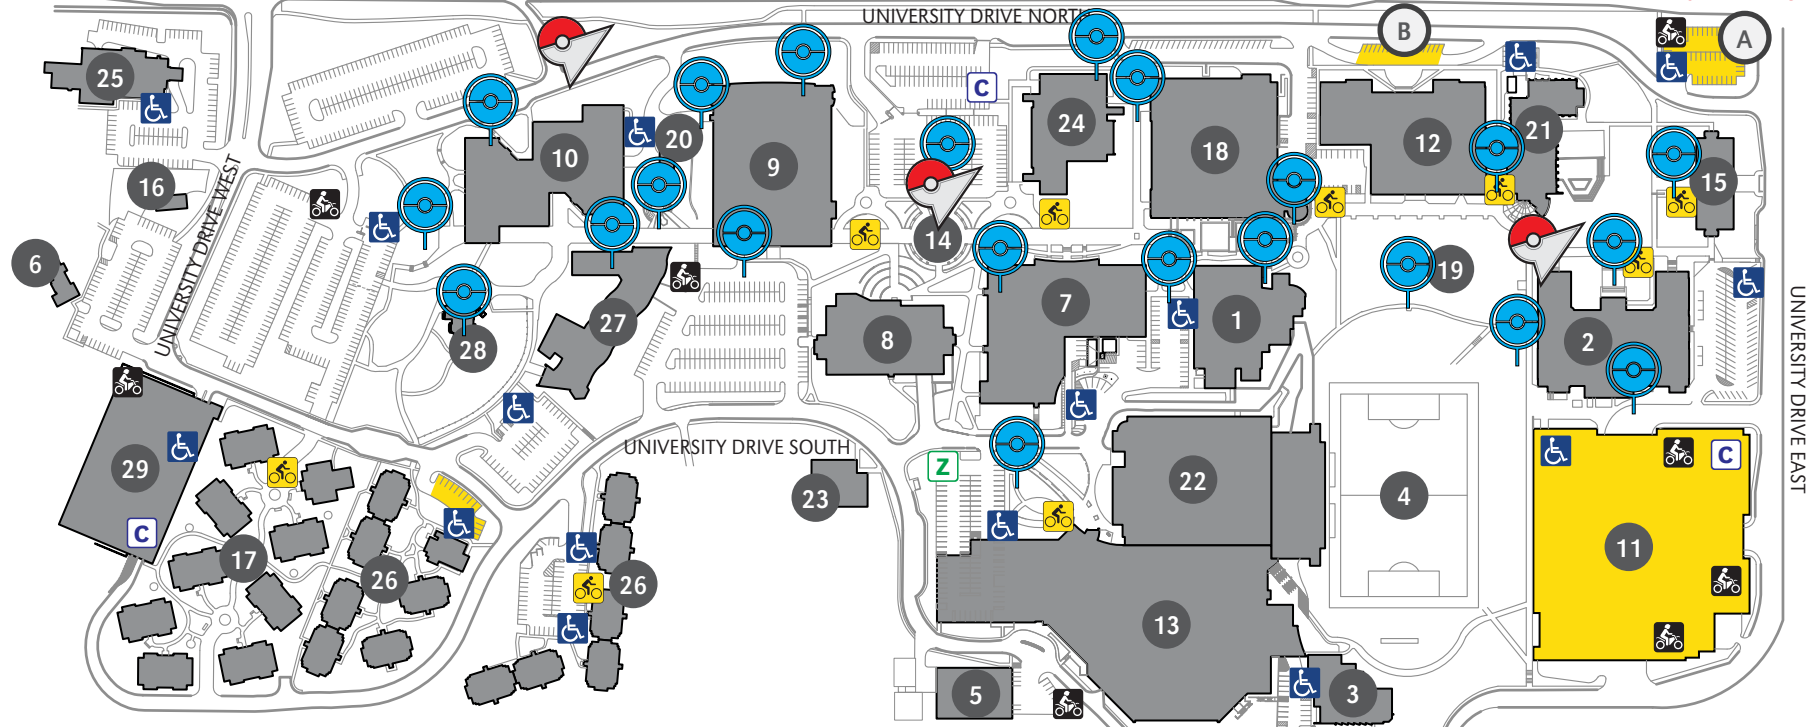

UNIVERSITY OF NEBRASKA AT OMAHA

DODGE CAMPUS POKÉMON GO MAP

UPDATED 07/13/16

TO CENTER CAMPUS PARKING

WEST ENTRANCE

DODGE STREET

UNIVERSITY DRIVE NORTH

EAST ENTRANCE

- 1 Allwine Hall (AH)
- 2 Arts & Sciences Hall (ASH)
- 3 Biomechanics Research Building (BRB)
- 4 Caniglia Field (CF)
- 5 Central Utilities Plant (CUP)
- 6 Child Care Center (CCC)
- 7 College of Public Affairs & Community Service (CPACS)
- 8 Community Engagement Center (CEC)
- 9 Criss Library (CL)
- 10 Durham Science Center (DSC)
- 11 East Parking Garage (EPG)
- 12 Eppley Administration Building (EAB)
- 13 Health, Physical Education & Recreation (HPER)
- 14 Henningson Memorial Campanile (HMC) (clock tower)
- 15 Kayser Hall (KH)

- 16 Landscape Services (LS)
- 17 Maverick Village (MV)
- 18 Milo Bail Student Center (MBCS)
- 19 Pep Bowl (open space)
- 20 Resource Conservation & Recovery Area (RCRA)
- 21 Roskens Hall (RH)
- 22 Sapp Fieldhouse (SFH)
- 23 Sculpture & Ceramics Studio (SCS)
- 24 Strauss Performing Arts Center (SPAC)
- 25 Thompson Alumni Center (TAC)
- 26 University Village (UV)
- 27 Weber Fine Arts Building (WFAB)
- 28 Welcome Center (WC)
- 29 West Parking Garage (WPG)

PACIFIC CAMPUS POKÉMON GO MAP

UPDATED 07/13/16

- A Peter Kiewit Institute (PKI)
- B Mammel Hall (MH)
- C Scott Residence Hall (SRH)
- D Scott Conference Center (SCC)
- E Scott Village (SV)
- F Scott Court (SC)
- G Scott Technology Center (STC)
- H Pacific Parking Garage (Fall 2017)
- I Newman Center