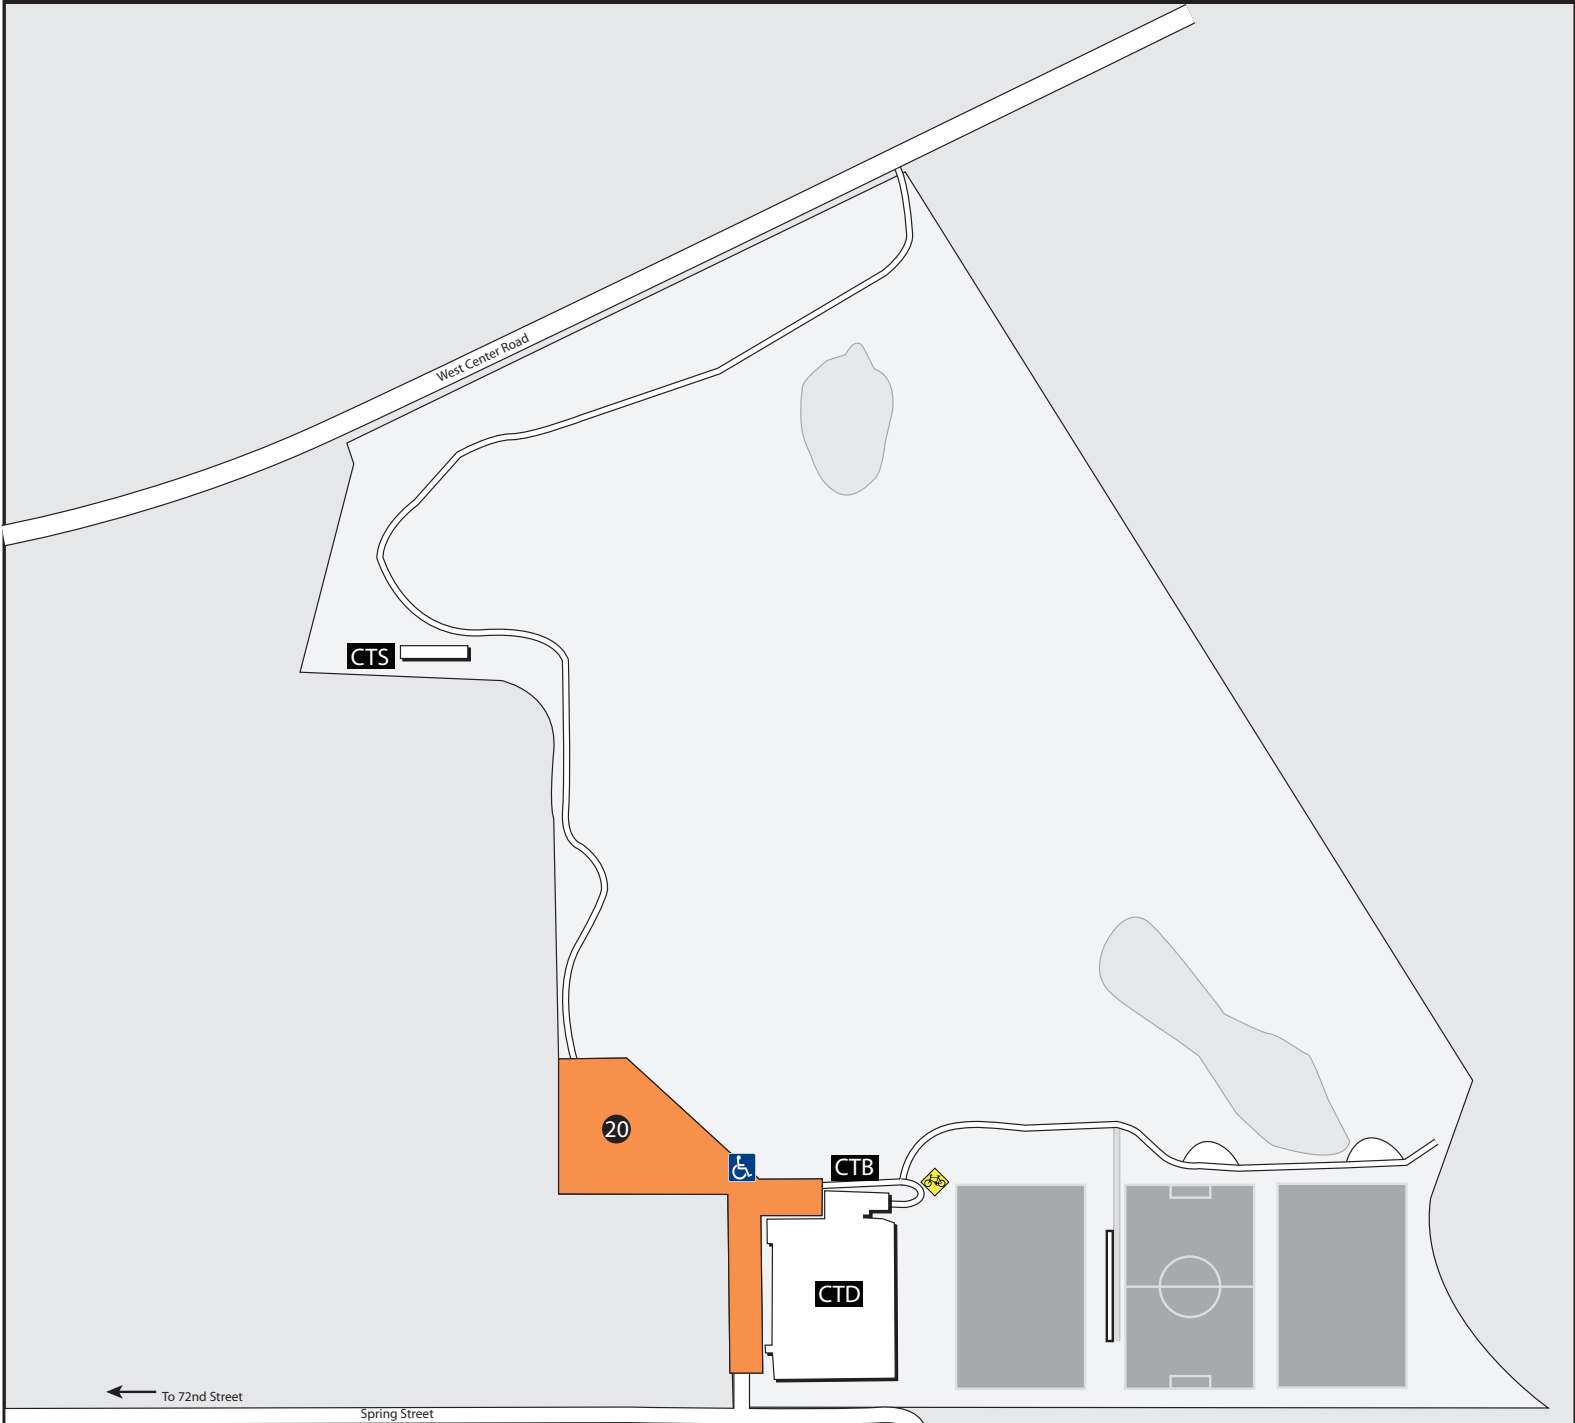

AH	Allwine Hall	MVC	Maverick Village Clubhouse
ASH	Arts and Sciences Hall	MSC	Milo Bail Student Center
CUP	Central Utilities Plant	PB	Pep Bowl
CCC	Child Care Center	PS1	Parking Structure One
CF	Caniglia Field	PS2	Parking Structure Two
CPC	College of Public Affairs and Community Service	RH	Roskens Hall
CL	Cris Library	SFH	Sapp Fieldhouse
DCS	Durham Science Center	SCS	Sculpture / Ceramics Lab
EAB	Eppley Administration Building	SPA	Strauss Performing Arts
HPE	Health Physical Education and Recreation	TAC	Thompson Alumni Center
HC	Henningson Campanile	UVH	University Village Housing
KH	Kaysner Hall	UVC	University Village Clubhouse
LS	Landscape Services	WFA	Weber Fine Arts
MVH	Maverick Village Housing	WC	Welcome Center

Parking Lots

Student	Faculty/Staff	All Permits	Multipurpose	Visitor /Metered
Motorcycle Parking	Handicap Parking	Bicycle Rack		

UNIVERSITY OF NEBRASKA OMAHA PACIFIC CAMPUS

Building Directory

MH	Mammel Hall
PKI	Peter Keiwit Institute
SCC	Scott Conference Center
SCH	Scott Court Housing
SRH	Scott Residence Hall
SVH	Scott Villiage Housing
SVC	Scott Villiage Clubhouse

Parking Lots

Student	Faculty / Staff	All Permits	Multipurpose	Visitor /Metered

	Motorcycle Parking		Handicap Parking		Bicycle Rack
--	--------------------	--	------------------	--	--------------

UNIVERSITY OF NEBRASKA OMAHA CENTER CAMPUS