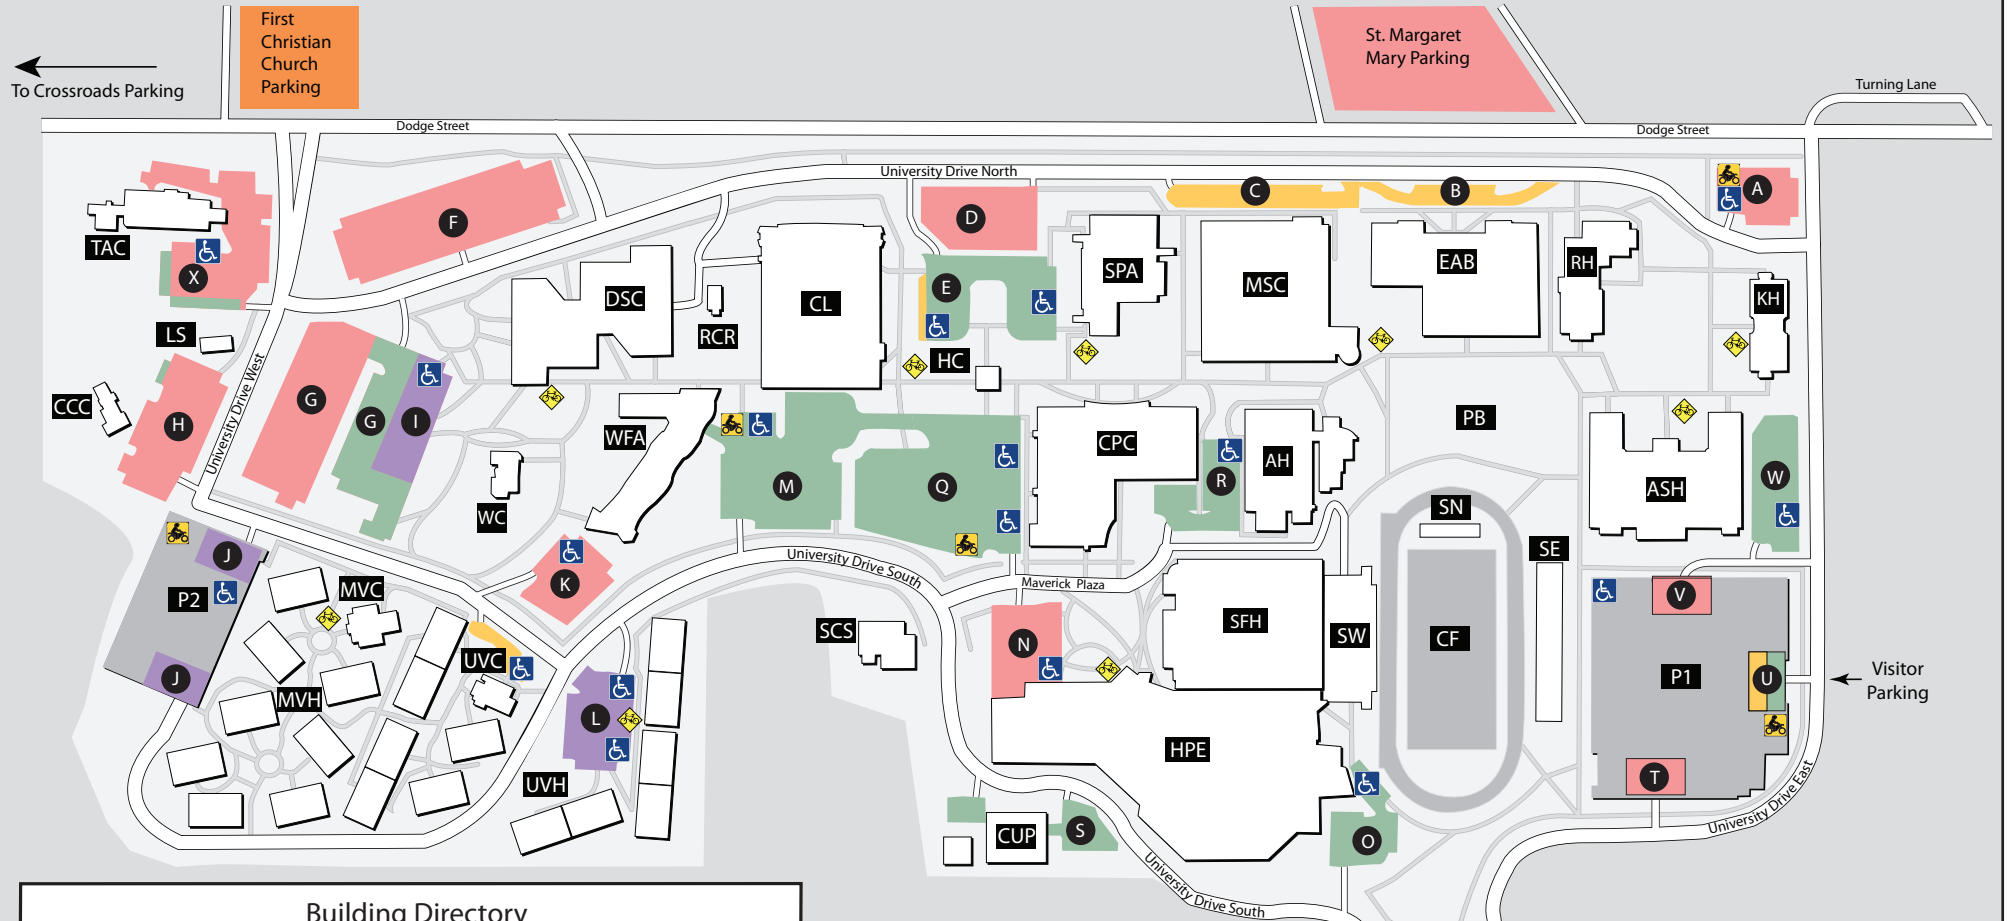

UNIVERSITY OF NEBRASKA OMAHA DODGE CAMPUS

First Christian Church Parking

St. Margaret Mary Parking

To Crossroads Parking

Turning Lane

Visitor Parking

To Pacific St.

Building Directory

AH	Allwine Hall	MVC	Maverick Village Clubhouse
ASH	Arts and Sciences Hall	MSC	Milo Bail Student Center
CUP	Central Utilities Plant	PB	Pep Bowl
CCC	Child Care Center	PS1	Parking Structure One
CF	Caniglia Field	PS2	Parking Structure Two
CPC	College of Public Affairs and Community Service	RH	Roskens Hall
CL	Cris Library	SFH	Sapp Fieldhouse
DCS	Durham Science Center	SCS	Sculpture / Ceramics Lab
EAB	Eppley Administration Building	SPA	Strauss Performing Arts
HPE	Health Physical Education and Recreation	TAC	Thompson Alumni Center
HC	Henningson Campanile	UVH	University Village Housing
KH	Kaysner Hall	UVC	University Village Clubhouse
LS	Landscape Services	WFA	Weber Fine Arts
MVH	Maverick Village Housing	WC	Welcome Center

Parking Lots

Student	Faculty/Staff	All Permits	Multipurpose	Visitor /Metered
Motorcycle Parking	Handicap Parking	Bicycle Rack		

UNIVERSITY OF NEBRASKA OMAHA PACIFIC CAMPUS

Building Directory

MH	Mammel Hall
PKI	Peter Keiwit Institute
SCC	Scott Conference Center
SCH	Scott Court Housing
SRH	Scott Residence Hall
SVH	Scott Villiage Housing
SVC	Scott Villiage Clubhouse

Parking Lots

Student	Faculty / Staff	All Permits	Multipurpose	Visitor /Metered

	Motorcycle Parking		Handicap Parking		Bicycle Rack
--	--------------------	--	------------------	--	--------------

UNIVERSITY OF NEBRASKA OMAHA CENTER CAMPUS