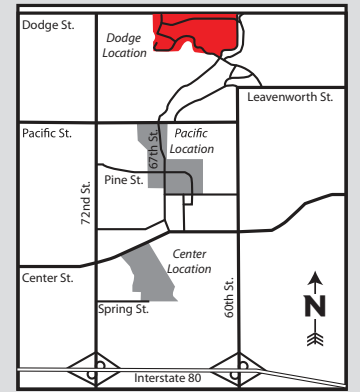

UNIVERSITY OF NEBRASKA OMAHA DODGE CAMPUS

First Christian Church Parking

St. Margaret Mary Parking

To Crossroads Parking

Turning Lane

Visitor Parking

To Pacific St.

Building Directory

AH	Allwine Hall	MVC	Maverick Village Clubhouse
ASH	Arts and Sciences Hall	MSC	Milo Bail Student Center
CUP	Central Utilities Plant	PB	Pep Bowl
CCC	Child Care Center	PS1	Parking Structure One
CF	Caniglia Field	PS2	Parking Structure Two
CPC	College of Public Affairs and Community Service	RH	Roskens Hall
CL	Cris Library	SFH	Sapp Fieldhouse
DCS	Durham Science Center	SCS	Sculpture / Ceramics Lab
EAB	Eppley Administration Building	SPA	Strauss Performing Arts
HPE	Health Physical Education and Recreation	TAC	Thompson Alumni Center
HC	Henningson Campanile	UVH	University Village Housing
KH	Kaysner Hall	UVC	University Village Clubhouse
LS	Landscape Services	WFA	Weber Fine Arts
MVH	Maverick Village Housing	WC	Welcome Center

Parking Lots

Student	Faculty/Staff	All Permits	Multipurpose	Visitor /Metered
Motorcycle Parking	Handicap Parking	Bicycle Rack		

UNIVERSITY OF NEBRASKA OMAHA PACIFIC CAMPUS

Building Directory

MH	Mammel Hall
PKI	Peter Keiwit Institute
SCC	Scott Conference Center
SCH	Scott Court Housing
SRH	Scott Residence Hall
SVH	Scott Villiage Housing
SVC	Scott Villiage Clubhouse

Parking Lots

Student	Faculty / Staff	All Permits	Multipurpose	Visitor /Metered

	Motorcycle Parking		Handicap Parking		Bicycle Rack
--	--------------------	--	------------------	--	--------------

UNIVERSITY OF NEBRASKA OMAHA CENTER CAMPUS