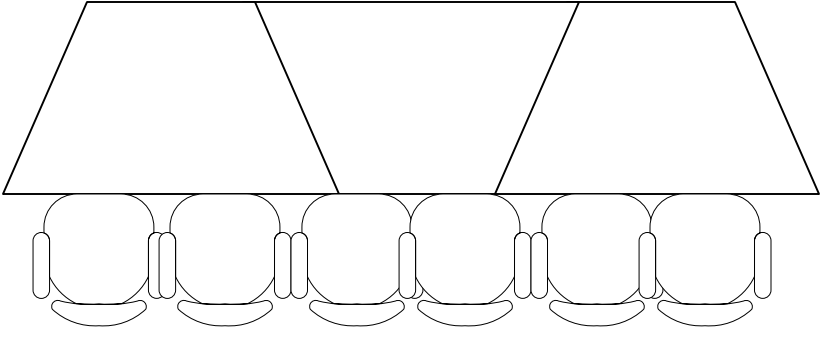

SCREEN

CPACS 132B
Theater-Style

Printer

WALL

DOOR