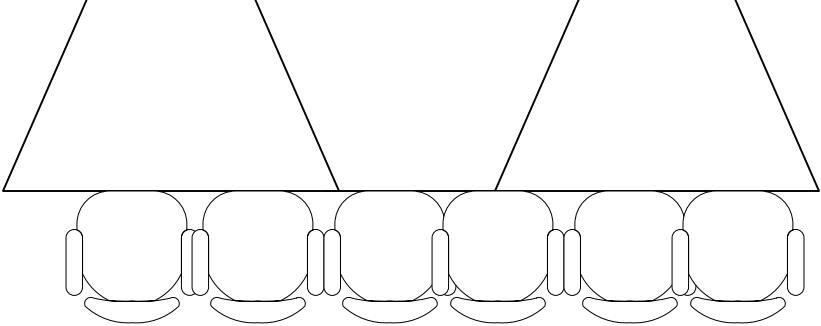

SCREEN

CPACS 132B
Theater-Style

Printer

WALL

DOOR