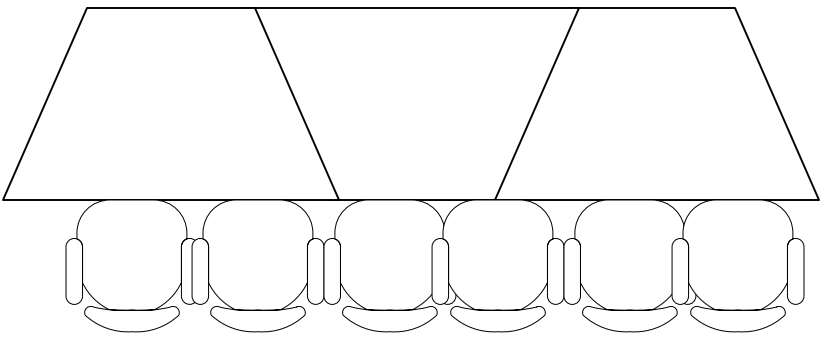

SCREEN

CPACS 132B
Theater-Style

Printer

WALL

DOOR