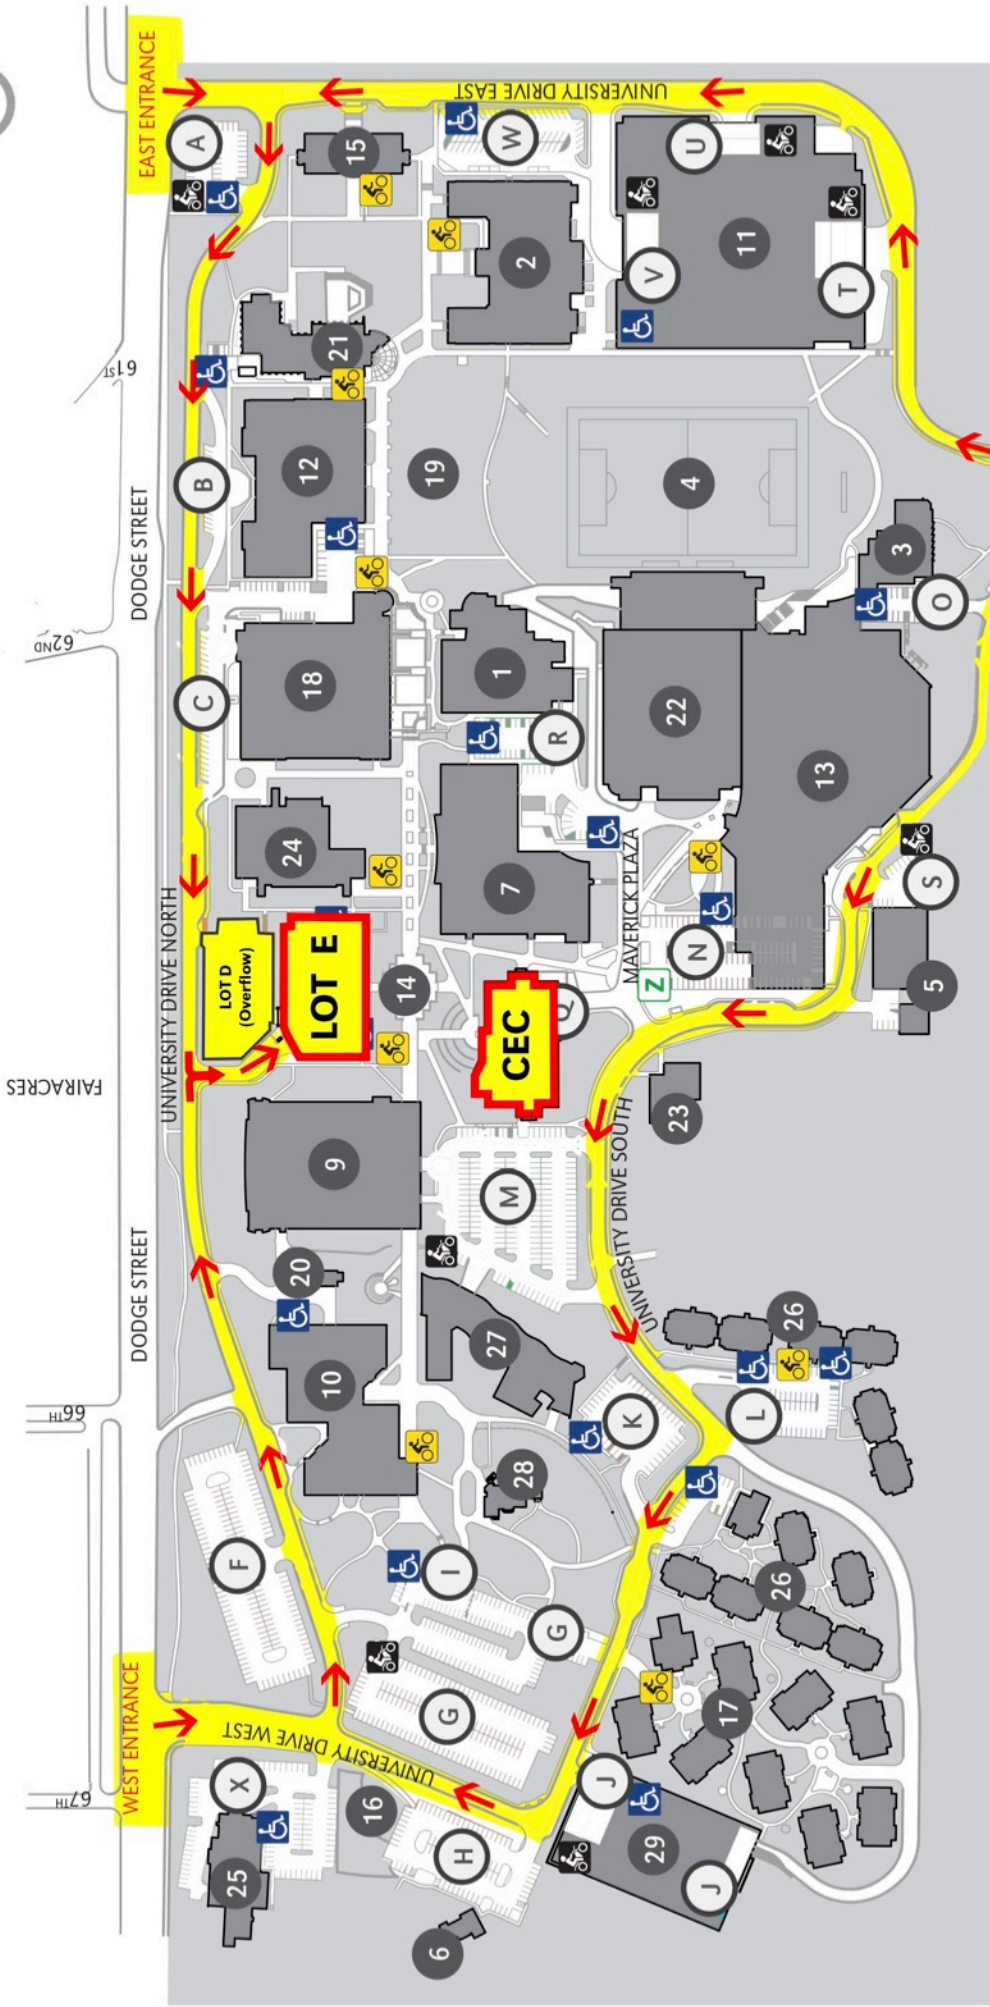

# DODGE CAMPUS PARKING MAP

- 1 Allwine Hall (AH)
- 2 Arts & Sciences Hall (ASH)
- 3 Biomechanics Research Building (BRB)
- 4 Coniglia Field (CF)
- 5 Central Utilities Plant (CUP)
- 6 Child Care Center (CCC)
- 7 College of Public Affairs & Community Service (CPACS)
- 8 Community Engagement Center (CEC)
- 9 Crisis Library (CL)
- 10 Durham Science Center (DSC)
- 11 East Parking Garage (EPG)
- 12 Eppley Administration Building (EAB)
- 13 Health, Physical Education & Recreation (HPER)
- 14 Henningson Memorial Campanile (HMC) (clock tower)
- 15 Kayser Hall (KH)
- 16 Landscape Services (LS)
- 17 Maverick Village (MV)
- 18 Milo Bail Student Center (MBSC)
- 19 Pep Bowl (open space)
- 20 Resource Conservation & Recovery Area (RCRA)
- 21 Roskens Hall (RH)
- 22 Sapp Fieldhouse (SFH)
- 23 Sculpture & Ceramics Studio (SCS)
- 24 Strauss Performing Arts Center (SPAC)
- 25 Thompson Alumni Center (TAC)
- 26 University Village (UV)
- 27 Weber Fine Arts Building (WFAB)
- 28 Welcome Center (WC)
- 29 West Parking Garage (WPG)

- ZIPCARS
- HANDICAP PARKING
- BICYCLE RACK
- MOTORCYCLE PARKING

TO PACIFIC CAMPUS  
/ (0.75 MILES)